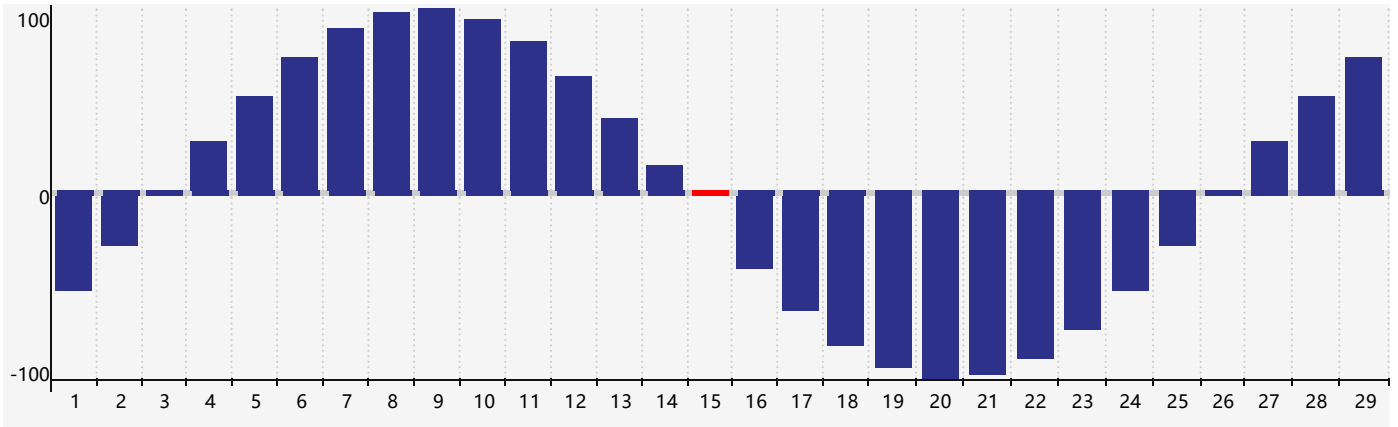

February 2024 Physical Biorhythm Charts

February 2024

| SUN | MON | TUE | WED | THU | FRI | SAT |
|-----|-----|-----|-----|-------------------------------|-----|-----|
| 28 | 29 | 30 | 31 | 1 | 2 | 3 |
| 4 | 5 | 6 | 7 | 8 | 9 | 10 |
| 11 | 12 | 13 | 14 | 15 <small>Physical</small> | 16 | 17 |
| 18 | 19 | 20 | 21 | 22 | 23 | 24 |
| 25 | 26 | 27 | 28 | 29 | 1 | 2 |