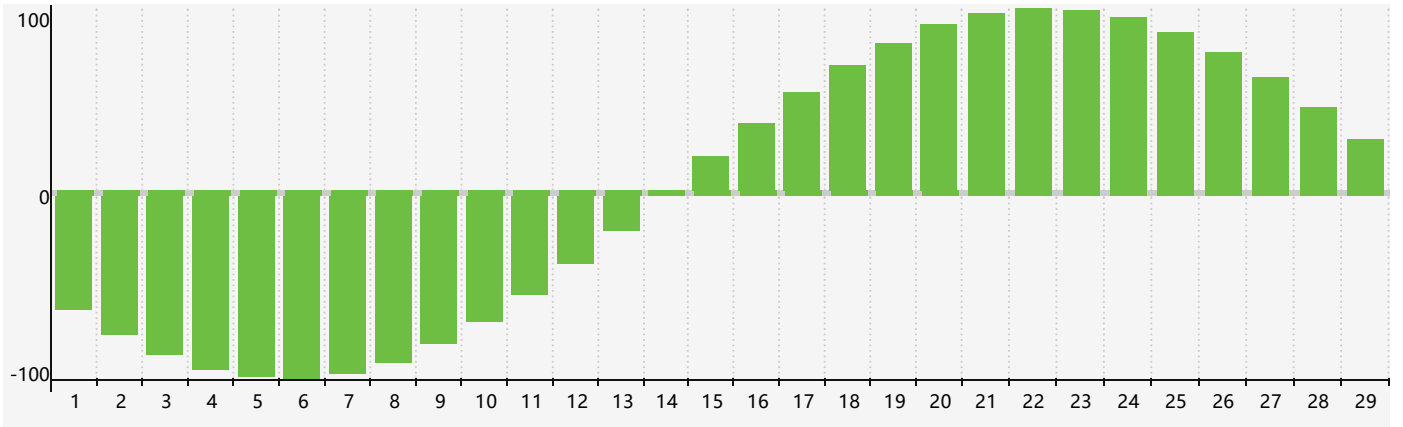

## February 2024 Intellectual Biorhythm Charts

## February 2024

SUN	MON	TUE	WED	THU	FRI	SAT
28 	29 Intellectual 	30 	31 	1 	2 	3 
4 	5 	6 	7 	8 	9 	10 
11 	12 	13 	14 	15 	16 	17 
18 	19 	20 	21 	22 	23 	24 
25 	26 	27 	28 	29 	1 	2 Intellectual 