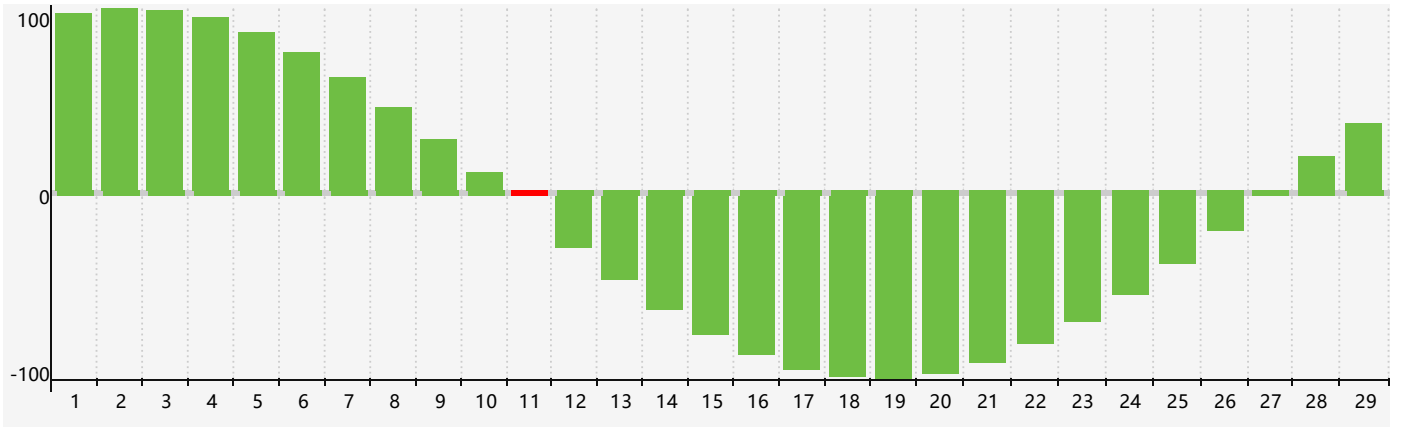

February 2024 Intellectual Biorhythm Charts

February 2024

SUN	MON	TUE	WED	THU	FRI	SAT
28	29	30	31	1	2	3
4	5	6	7	8	9	10
11 Intellectual	12	13	14	15	16	17
18	19	20	21	22	23	24
25	26	27	28	29	1	2