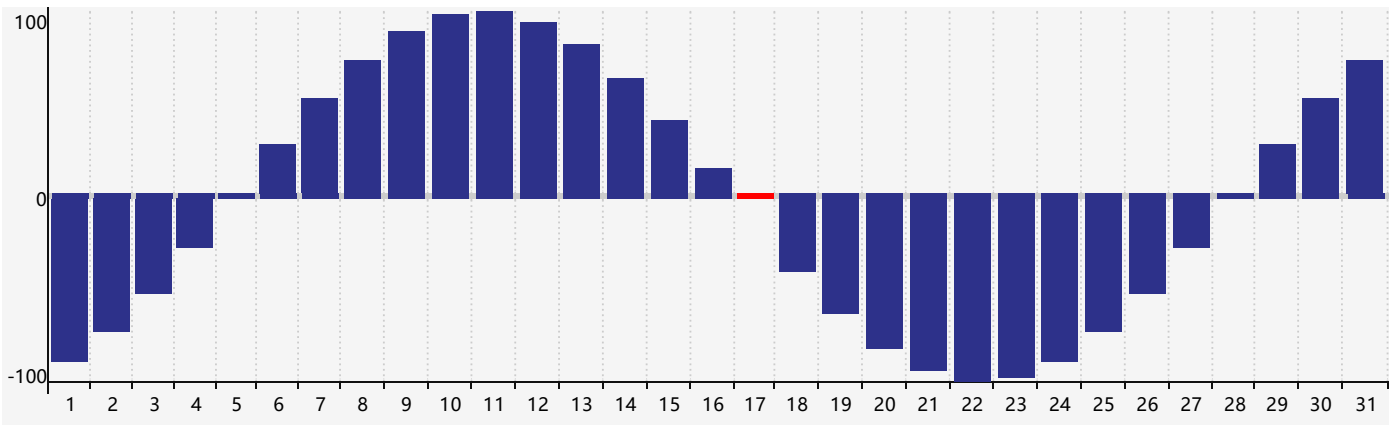

March 2024 Intellectual Biorhythm Charts

March 2024 Emotional Biorhythm Charts

March 2024 Physical Biorhythm Charts

March 2024

SUN	MON	TUE	WED	THU	FRI	SAT
25	26	27	28	29	1	2 Intellectual
3	4	5	6	7	8	9
10	11	12	13	14	15	16 Emotional
17 Physical	18	19	20	21	22	23
24	25	26	27	28	29	30
31	1	2	3	4 Intellectual	5	6