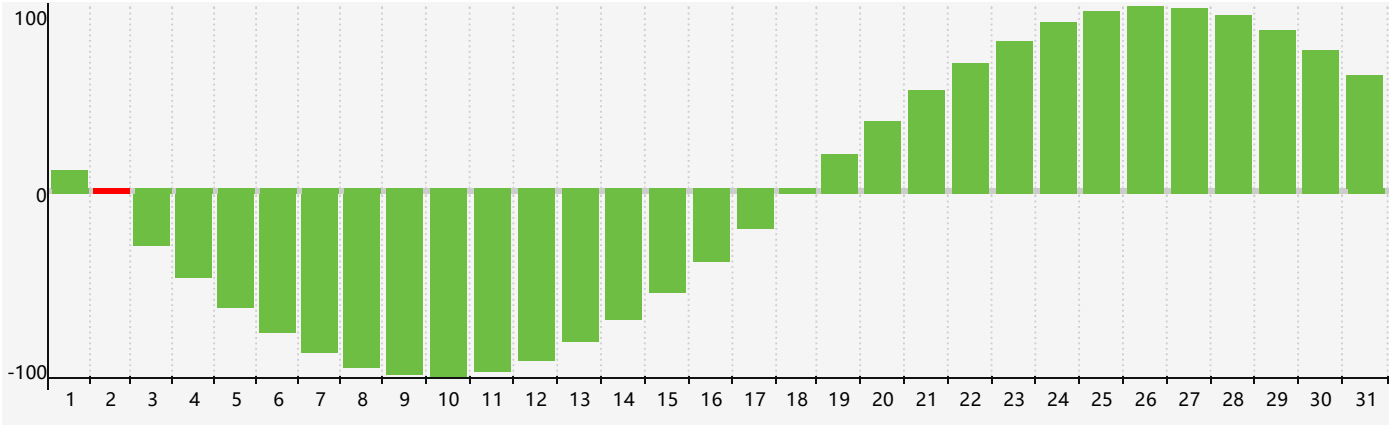

March 2024 Intellectual Biorhythm Charts

March 2024 Emotional Biorhythm Charts

March 2024 Physical Biorhythm Charts

March 2024

SUN	MON	TUE	WED	THU	FRI	SAT
25	26	27	28	29	1	2 Intellectual
3	4	5	6	7	8	9
10	11	12	13	14	15	16 Emotional
17 Physical	18	19	20	21	22	23
24	25	26	27	28	29	30
31	1	2	3	4 Intellectual	5	6