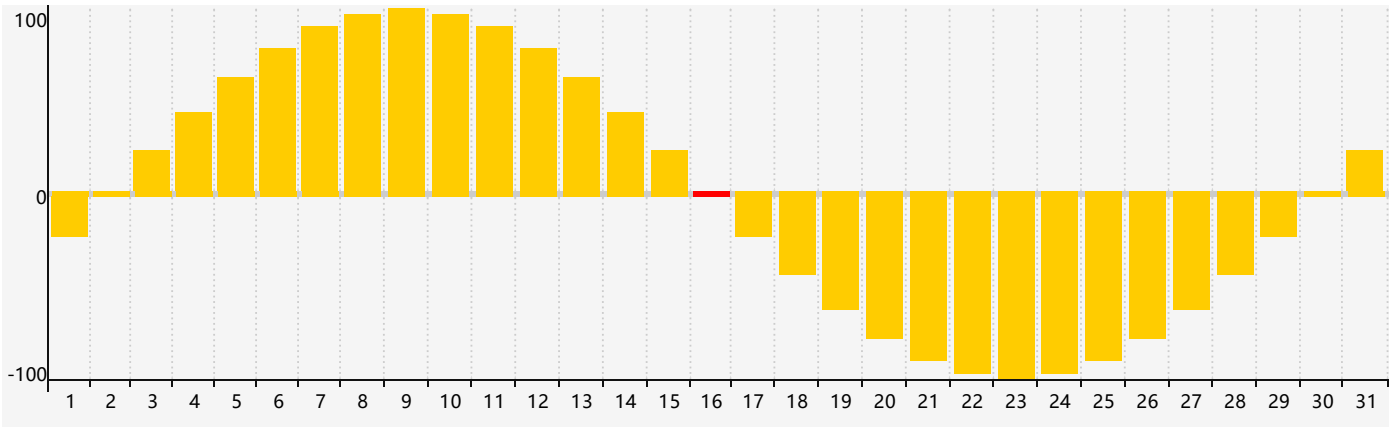

March 2024 Intellectual Biorhythm Charts

March 2024 Emotional Biorhythm Charts

March 2024 Physical Biorhythm Charts

March 2024

SUN	MON	TUE	WED	THU	FRI	SAT
25	26	27	28	29	1	2 Intellectual
3	4	5	6	7	8	9
10	11	12	13	14	15	16 Emotional
17 Physical	18	19	20	21	22	23
24	25	26	27	28	29	30
31	1	2	3	4 Intellectual	5	6