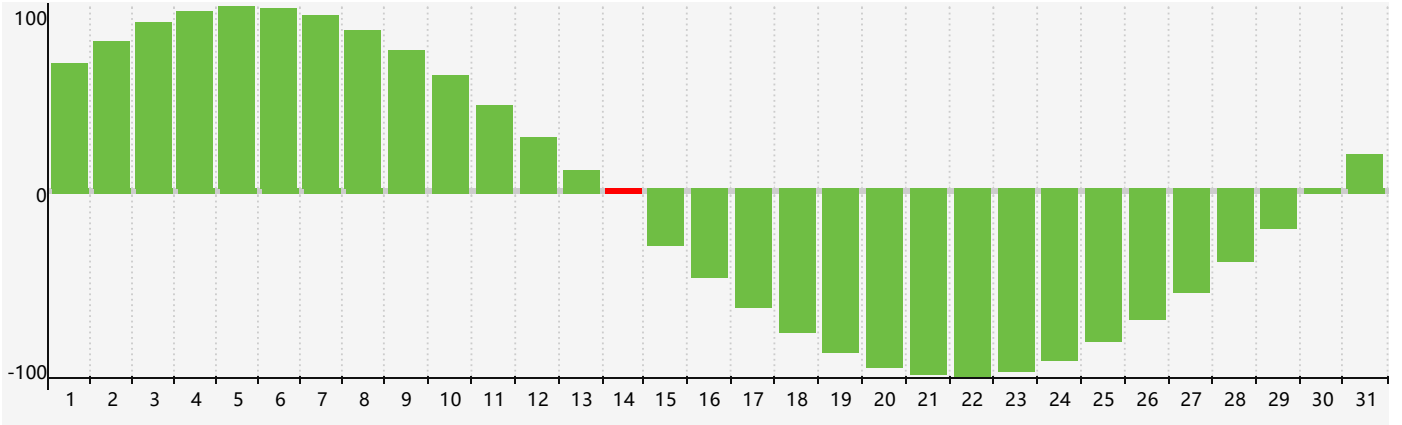

March 2024 Intellectual Biorhythm Charts

March 2024 Emotional Biorhythm Charts

March 2024 Physical Biorhythm Charts

March 2024

SUN	MON	TUE	WED	THU	FRI	SAT
25	26	27	28	29	1	2
3	4	5	6	7	8	9 Emotional
10 Physical	11	12	13	14 Intellectual	15	16
17	18	19	20	21	22	23
24	25	26	27	28	29	30
31	1	2 Physical	3	4	5	6 Emotional