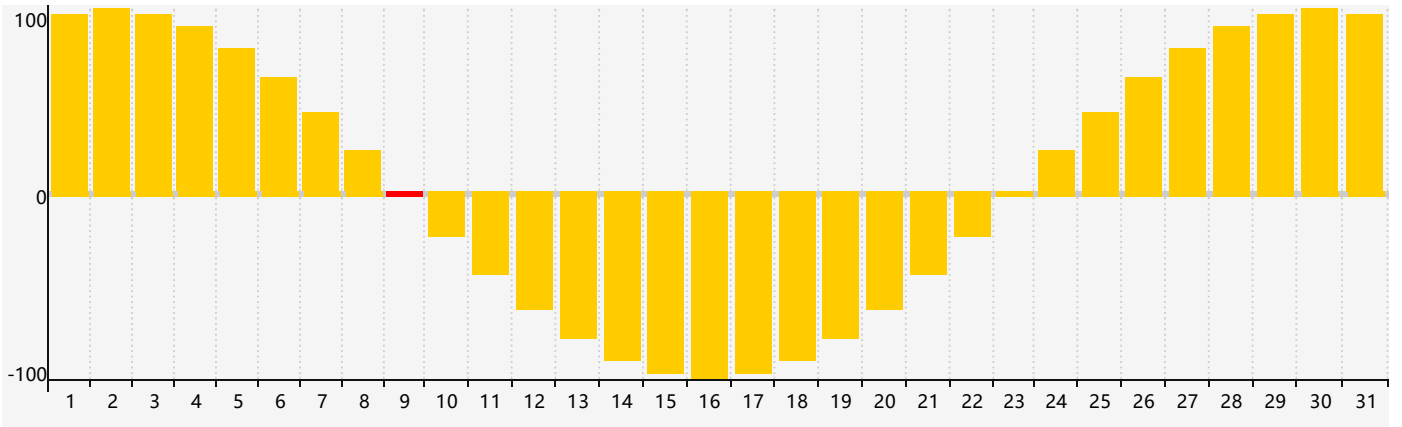

March 2024 Intellectual Biorhythm Charts

March 2024 Emotional Biorhythm Charts

March 2024 Physical Biorhythm Charts

March 2024

SUN	MON	TUE	WED	THU	FRI	SAT
25	26	27	28	29	1	2
3	4	5	6	7	8	9 Emotional
10 Physical	11	12	13	14 Intellectual	15	16
17	18	19	20	21	22	23
24	25	26	27	28	29	30
31	1	2 Physical	3	4	5	6 Emotional