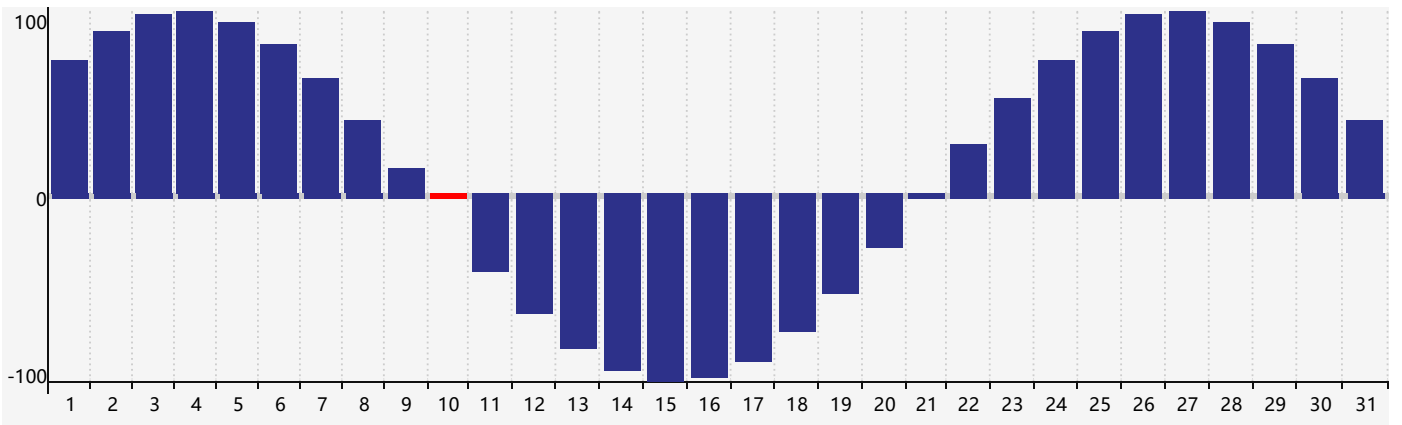

March 2024 Intellectual Biorhythm Charts

March 2024 Emotional Biorhythm Charts

March 2024 Physical Biorhythm Charts

March 2024

SUN	MON	TUE	WED	THU	FRI	SAT
25	26	27	28	29	1	2
3	4	5	6	7	8	9 Emotional
10 Physical	11	12	13	14 Intellectual	15	16
17	18	19	20	21	22	23
24	25	26	27	28	29	30
31	1	2 Physical	3	4	5	6 Emotional