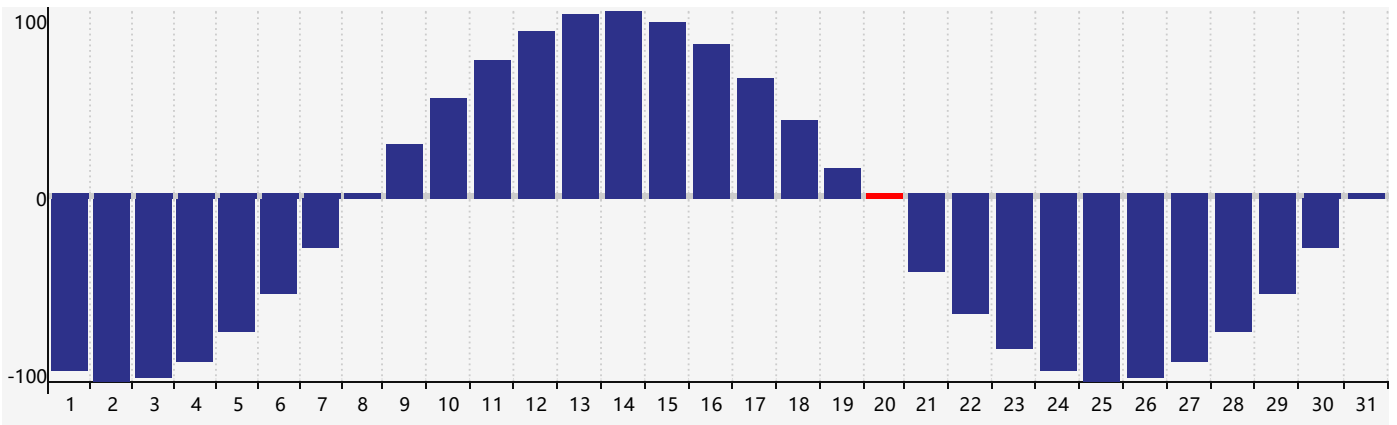

March 2024 Intellectual Biorhythm Charts

March 2024 Emotional Biorhythm Charts

March 2024 Physical Biorhythm Charts

March 2024

SUN	MON	TUE	WED	THU	FRI	SAT
25	26 Emotional Physical	27	28	29	1	2
3	4	5	6	7	8	9
10	11	12	13	14	15	16
17	18	19	20 Physical	21	22	23 Intellectual
24	25 Emotional	26	27	28	29	30
31	1	2	3	4	5	6