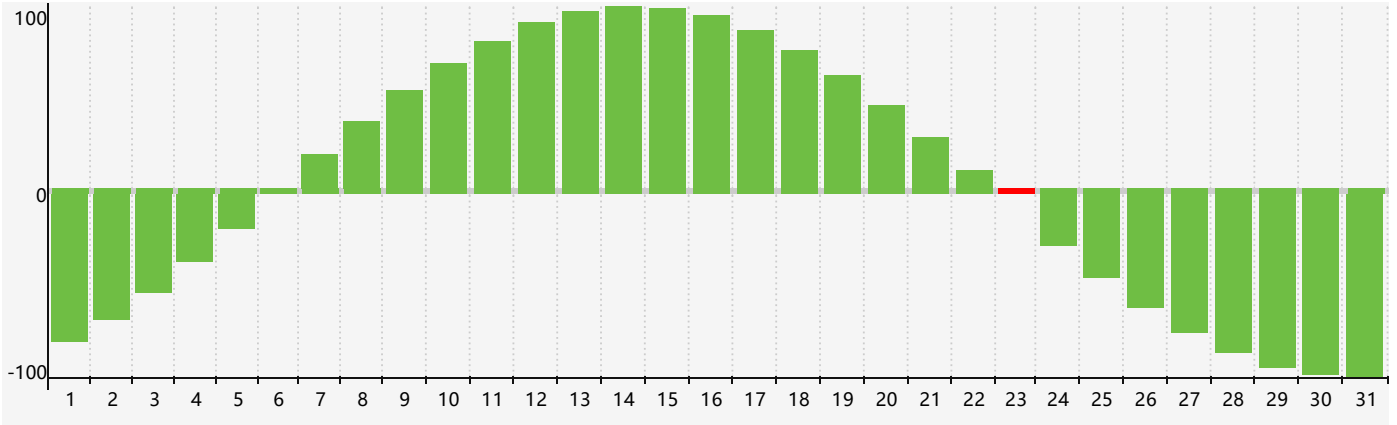

March 2024 Intellectual Biorhythm Charts

March 2024 Emotional Biorhythm Charts

March 2024 Physical Biorhythm Charts

March 2024

SUN	MON	TUE	WED	THU	FRI	SAT
25	26 Emotional Physical	27	28	29	1	2
3	4	5	6	7	8	9
10	11	12	13	14	15	16
17	18	19	20 Physical	21	22	23 Intellectual
24	25 Emotional	26	27	28	29	30
31	1	2	3	4	5	6