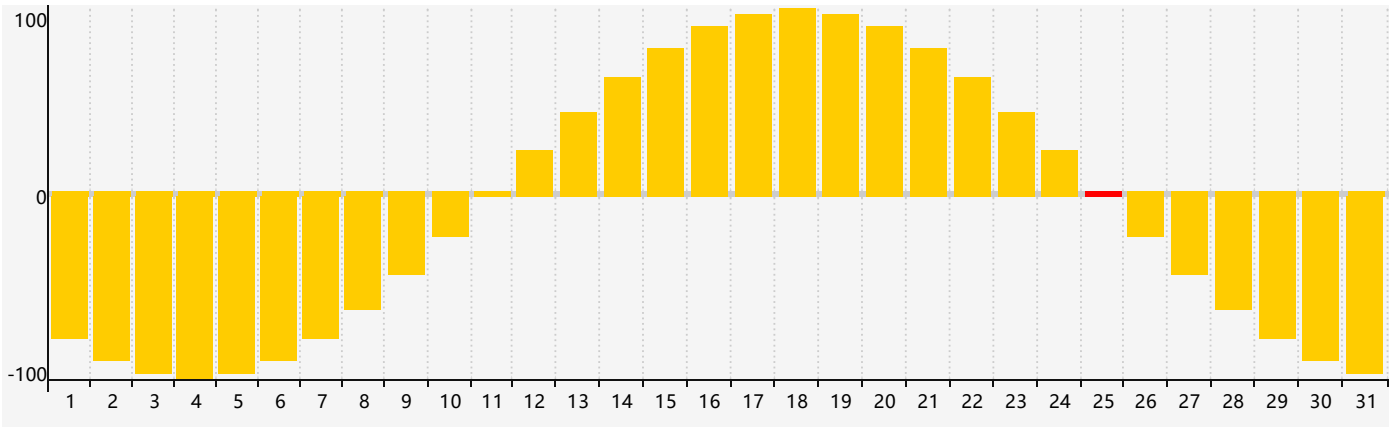

March 2024 Intellectual Biorhythm Charts

March 2024 Emotional Biorhythm Charts

March 2024 Physical Biorhythm Charts

March 2024

SUN	MON	TUE	WED	THU	FRI	SAT
25	26 Emotional Physical	27	28	29	1	2
3	4	5	6	7	8	9
10	11	12	13	14	15	16
17	18	19	20 Physical	21	22	23 Intellectual
24	25 Emotional	26	27	28	29	30
31	1	2	3	4	5	6