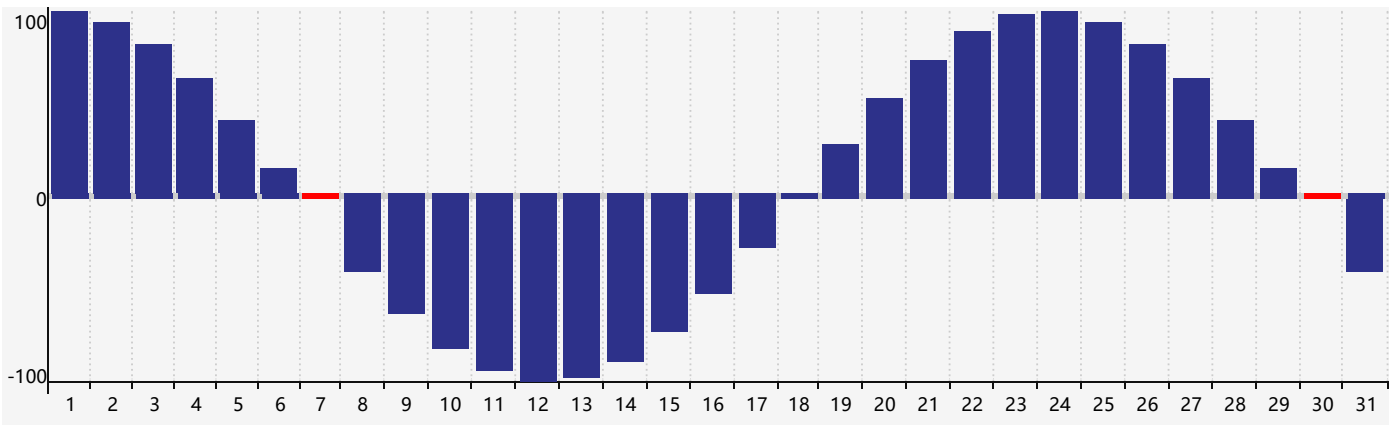

March 2024 Intellectual Biorhythm Charts

March 2024 Emotional Biorhythm Charts

March 2024 Physical Biorhythm Charts

March 2024

SUN	MON	TUE	WED	THU	FRI	SAT
25	26	27	28	29	1	2
3	4	5	6	7 Emotional Physical	8	9
10	11	12	13	14	15	16
17 Intellectual	18	19	20	21	22	23
24	25	26	27	28	29	30 Physical
31	1	2	3	4 Emotional	5	6