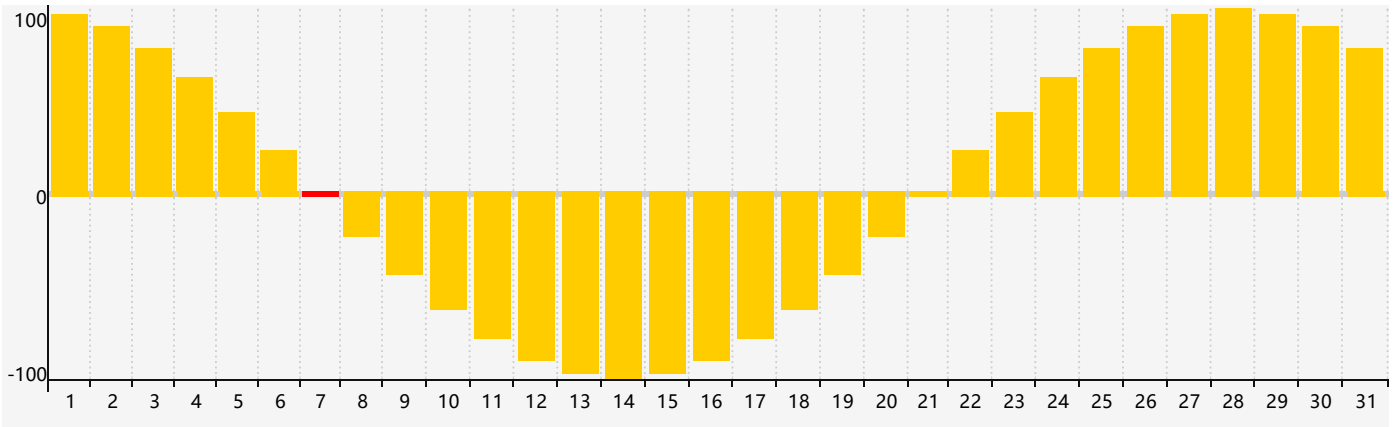

March 2024 Intellectual Biorhythm Charts

March 2024 Emotional Biorhythm Charts

March 2024 Physical Biorhythm Charts

March 2024

SUN	MON	TUE	WED	THU	FRI	SAT
25	26	27	28	29	1	2
3	4	5	6	7 Emotional Physical	8	9
10	11	12	13	14	15	16
17 Intellectual	18	19	20	21	22	23
24	25	26	27	28	29	30 Physical
31	1	2	3	4 Emotional	5	6