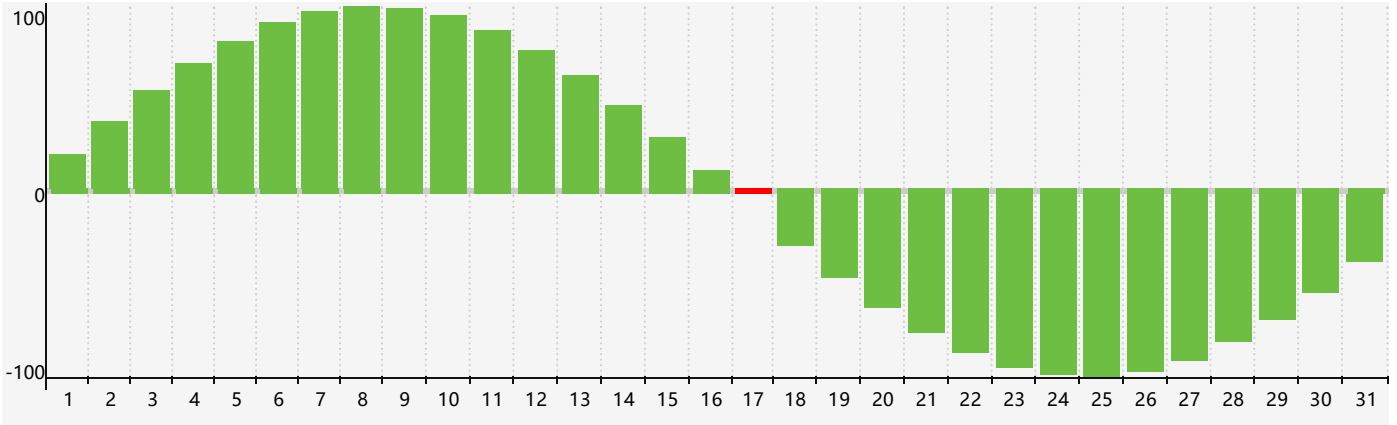

March 2024 Intellectual Biorhythm Charts

March 2024 Emotional Biorhythm Charts

March 2024 Physical Biorhythm Charts

March 2024

SUN	MON	TUE	WED	THU	FRI	SAT
25	26	27	28	29	1	2
3	4	5	6	7 Emotional Physical	8	9
10	11	12	13	14	15	16
17 Intellectual	18	19	20	21	22	23
24	25	26	27	28	29	30 Physical
31	1	2	3	4 Emotional	5	6