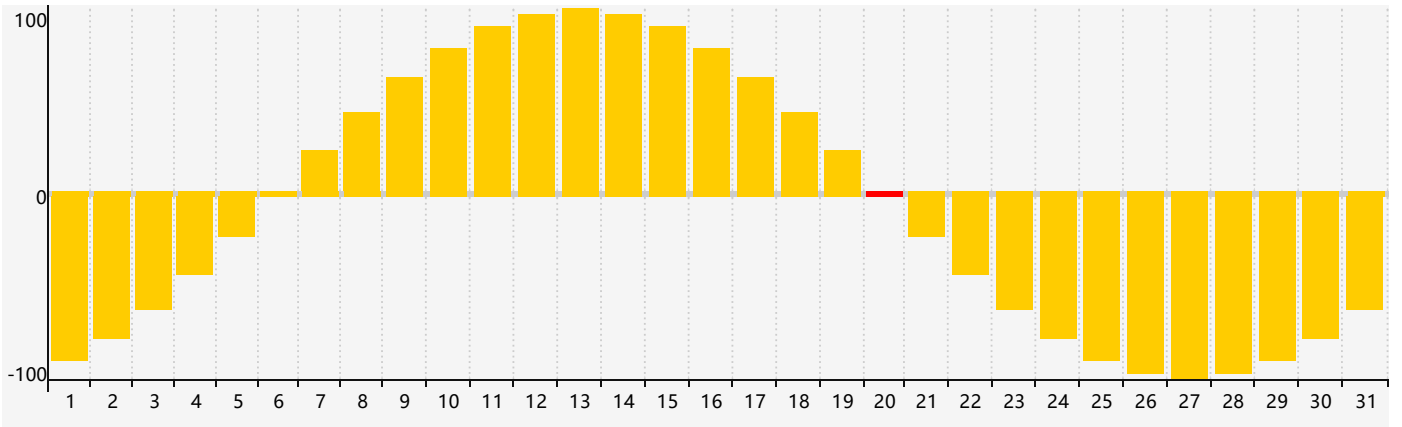

March 2024 Intellectual Biorhythm Charts

March 2024 Emotional Biorhythm Charts

March 2024 Physical Biorhythm Charts

March 2024

SUN	MON	TUE	WED	THU	FRI	SAT
25	26	27	28	29	1	2
3	4	5	6	7 Physical	8	9
10	11	12	13	14	15	16
17	18	19	20 Intellectual Emotional	21	22	23
24	25	26	27	28	29	30 Physical
31	1	2	3	4	5	6