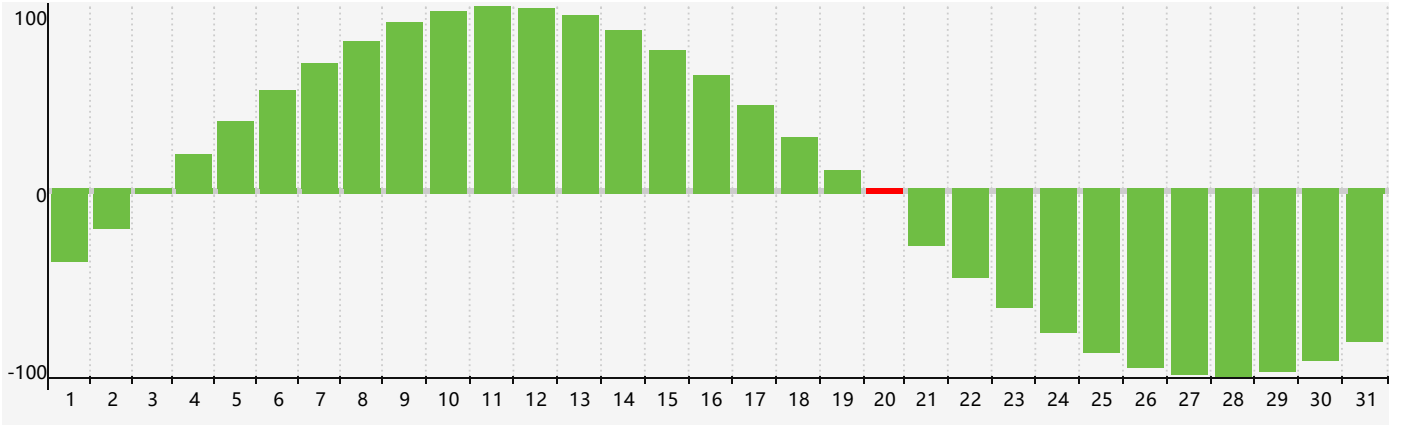

March 2024 Intellectual Biorhythm Charts

March 2024 Emotional Biorhythm Charts

March 2024 Physical Biorhythm Charts

March 2024

SUN	MON	TUE	WED	THU	FRI	SAT
25	26	27	28	29	1	2
3	4	5	6	7 Physical	8	9
10	11	12	13	14	15	16
17	18	19	20 Intellectual Emotional	21	22	23
24	25	26	27	28	29	30 Physical
31	1	2	3	4	5	6