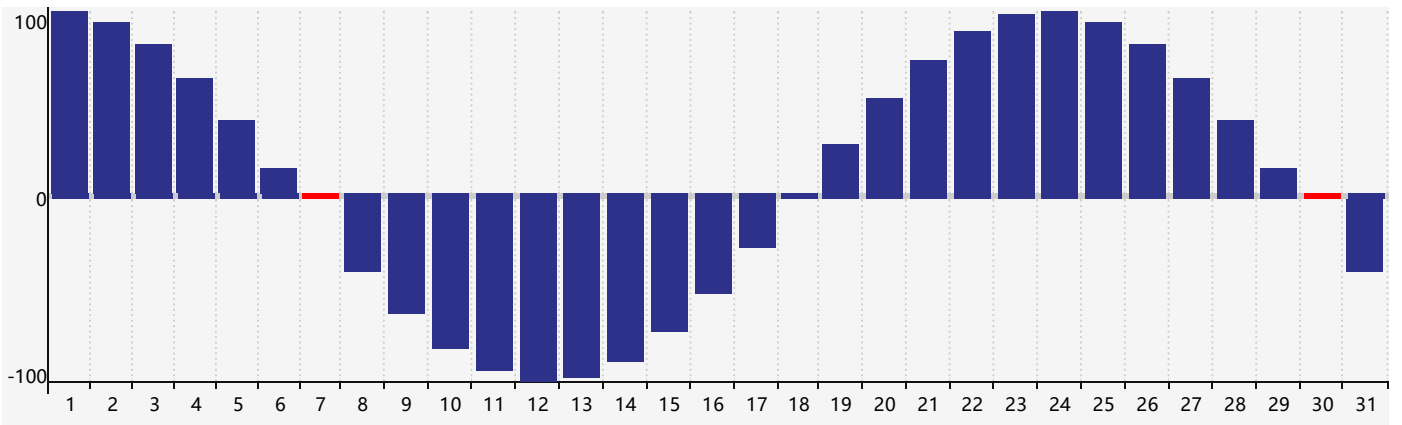

March 2024 Intellectual Biorhythm Charts

March 2024 Emotional Biorhythm Charts

March 2024 Physical Biorhythm Charts

March 2024

SUN	MON	TUE	WED	THU	FRI	SAT
25	26	27	28	29	1	2
3	4	5	6	7 Physical	8	9
10	11	12	13	14	15	16
17	18	19	20 Intellectual Emotional	21	22	23
24	25	26	27	28	29	30 Physical
31	1	2	3	4	5	6