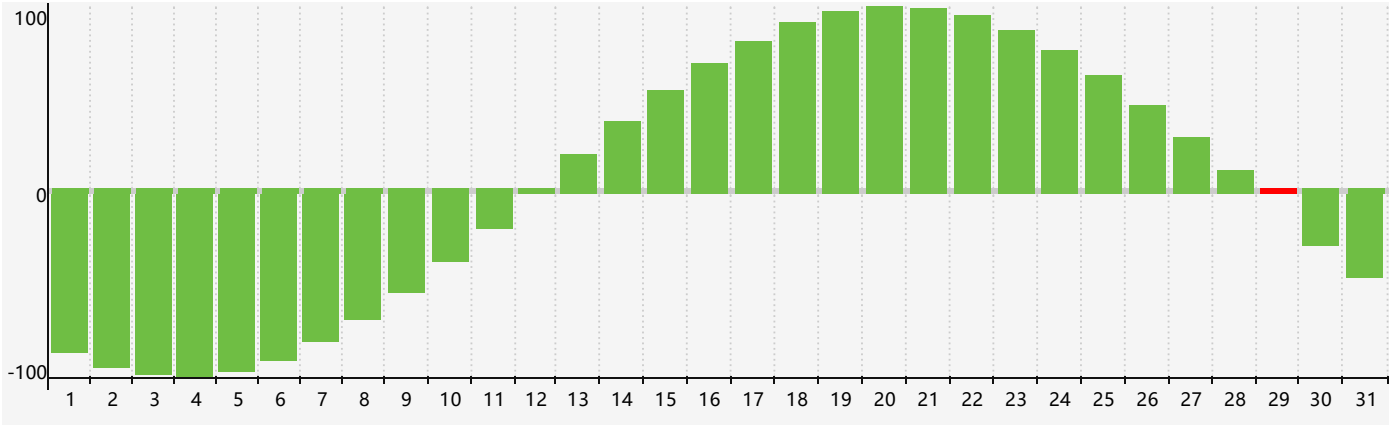

March 2024 Intellectual Biorhythm Charts

March 2024 Emotional Biorhythm Charts

March 2024 Physical Biorhythm Charts

March 2024

| SUN | MON | TUE | WED | THU | FRI | SAT |
|--------------------|-----|---------------|-----|-----------------|--------------------|-----|
| 25 Intellectual | 26 | 27 | 28 | 29 | 1 | 2 |
| 3 | 4 | 5 | 6 | 7 | 8 | 9 |
| 10 Physical | 11 | 12 | 13 | 14 | 15 | 16 |
| 17 | 18 | 19 | 20 | 21 Emotional | 22 | 23 |
| 24 | 25 | 26 | 27 | 28 | 29 Intellectual | 30 |
| 31 | 1 | 2 Physical | 3 | 4 | 5 | 6 |