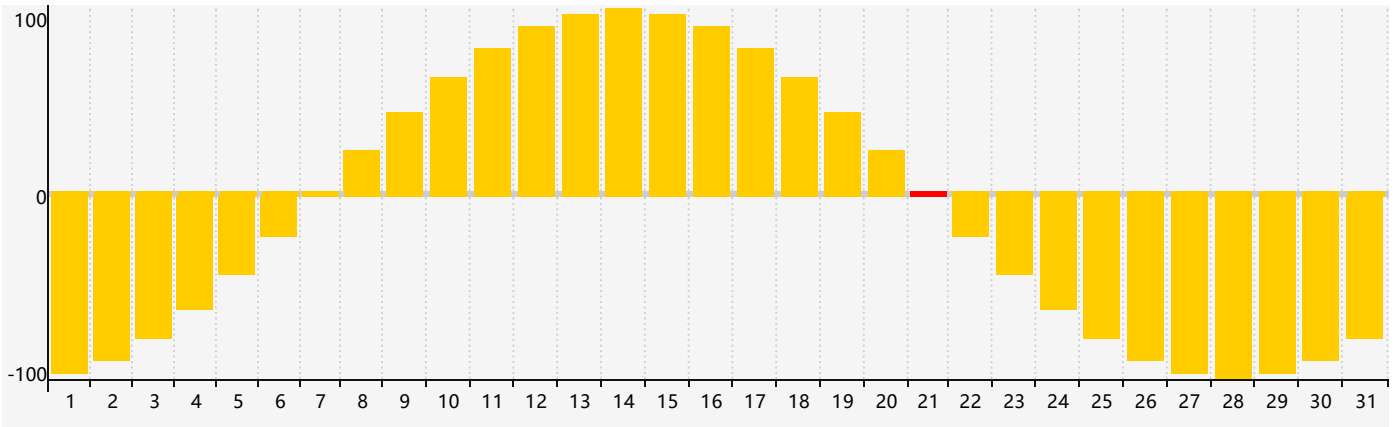

March 2024 Intellectual Biorhythm Charts

March 2024 Emotional Biorhythm Charts

March 2024 Physical Biorhythm Charts

March 2024

| SUN | MON | TUE | WED | THU | FRI | SAT |
|--------------------|-----|---------------|-----|-----------------|--------------------|-----|
| 25 Intellectual | 26 | 27 | 28 | 29 | 1 | 2 |
| 3 | 4 | 5 | 6 | 7 | 8 | 9 |
| 10 Physical | 11 | 12 | 13 | 14 | 15 | 16 |
| 17 | 18 | 19 | 20 | 21 Emotional | 22 | 23 |
| 24 | 25 | 26 | 27 | 28 | 29 Intellectual | 30 |
| 31 | 1 | 2 Physical | 3 | 4 | 5 | 6 |