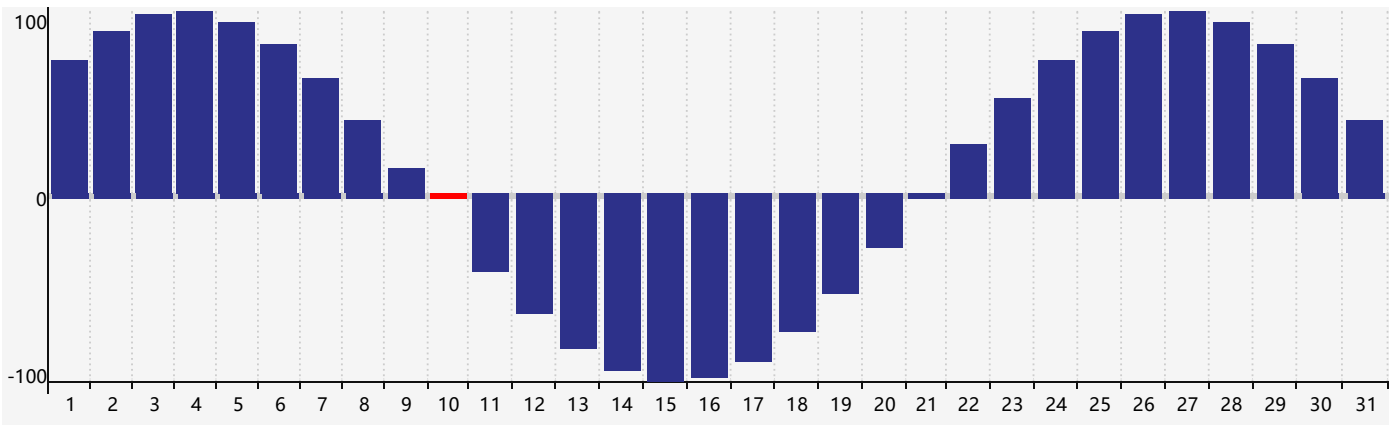

March 2024 Intellectual Biorhythm Charts

March 2024 Emotional Biorhythm Charts

March 2024 Physical Biorhythm Charts

March 2024

| SUN | MON | TUE | WED | THU | FRI | SAT |
|--------------------|-----|---------------|-----|-----------------|--------------------|-----|
| 25 Intellectual | 26 | 27 | 28 | 29 | 1 | 2 |
| 3 | 4 | 5 | 6 | 7 | 8 | 9 |
| 10 Physical | 11 | 12 | 13 | 14 | 15 | 16 |
| 17 | 18 | 19 | 20 | 21 Emotional | 22 | 23 |
| 24 | 25 | 26 | 27 | 28 | 29 Intellectual | 30 |
| 31 | 1 | 2 Physical | 3 | 4 | 5 | 6 |