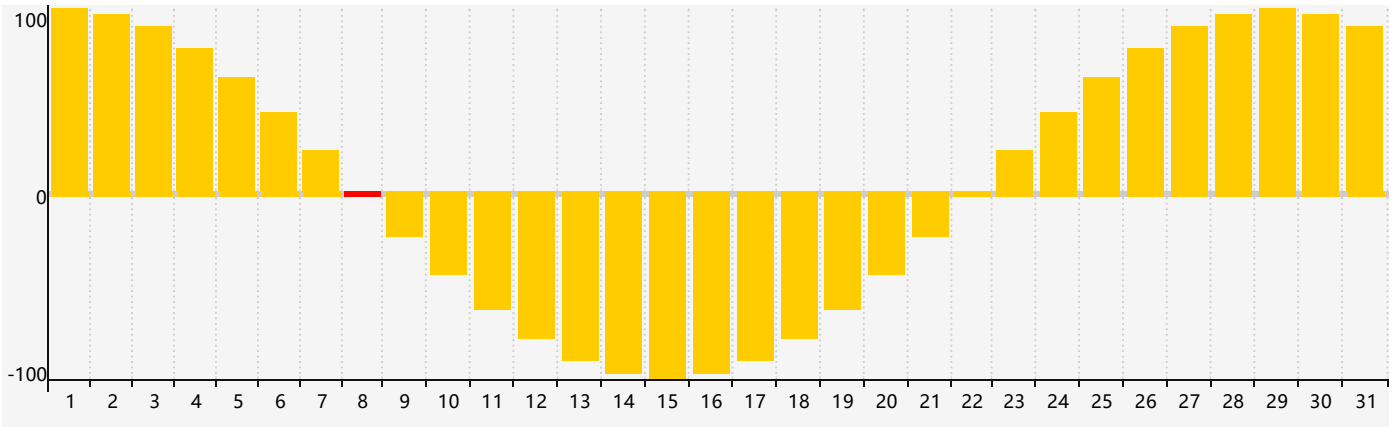

March 2024 Intellectual Biorhythm Charts

March 2024 Emotional Biorhythm Charts

March 2024 Physical Biorhythm Charts

March 2024

SUN	MON	TUE	WED	THU	FRI	SAT
25	26	27	28	29 Physical	1	2
3	4	5 Intellectual	6	7	8 Emotional	9
10	11	12	13	14	15	16
17	18	19	20	21	22	23 Physical
24	25	26	27	28	29	30
31	1	2	3	4	5 Emotional	6