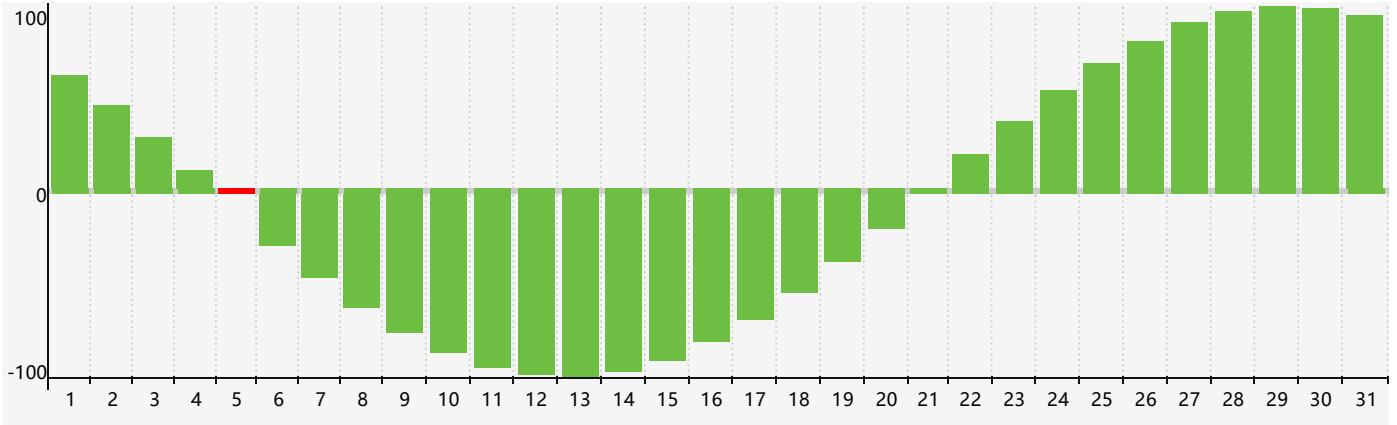

March 2024 Intellectual Biorhythm Charts

March 2024 Emotional Biorhythm Charts

March 2024 Physical Biorhythm Charts

March 2024

SUN	MON	TUE	WED	THU	FRI	SAT
25	26	27	28	29 Physical	1	2
3	4	5 Intellectual	6	7	8 Emotional	9
10	11	12	13	14	15	16
17	18	19	20	21	22	23 Physical
24	25	26	27	28	29	30
31	1	2	3	4	5 Emotional	6