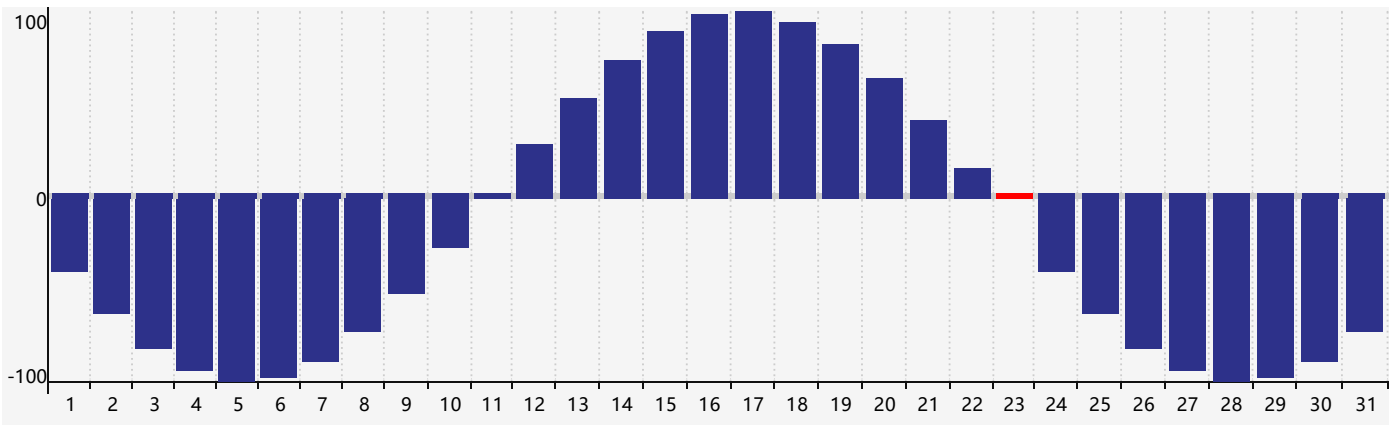

March 2024 Intellectual Biorhythm Charts

March 2024 Emotional Biorhythm Charts

March 2024 Physical Biorhythm Charts

March 2024

SUN	MON	TUE	WED	THU	FRI	SAT
25	26	27	28	29 Physical	1	2
3	4	5 Intellectual	6	7	8 Emotional	9
10	11	12	13	14	15	16
17	18	19	20	21	22	23 Physical
24	25	26	27	28	29	30
31	1	2	3	4	5 Emotional	6