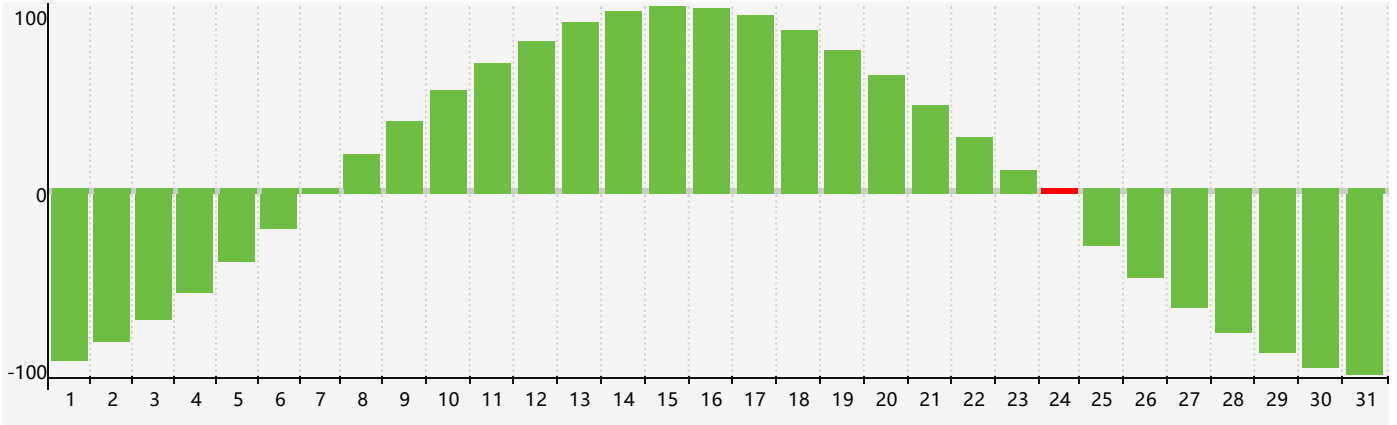

March 2024 Intellectual Biorhythm Charts

March 2024 Emotional Biorhythm Charts

March 2024 Physical Biorhythm Charts

March 2024

SUN	MON	TUE	WED	THU	FRI	SAT
25	26	27	28	29	1	2
3	4	5	6	7	8	9
10	11	12 <small>Physical</small>	13	14	15 <small>Emotional</small>	16
17	18	19	20	21	22	23
24 <small>Intellectual</small>	25	26	27	28	29	30
31	1	2	3	4 <small>Physical</small>	5	6