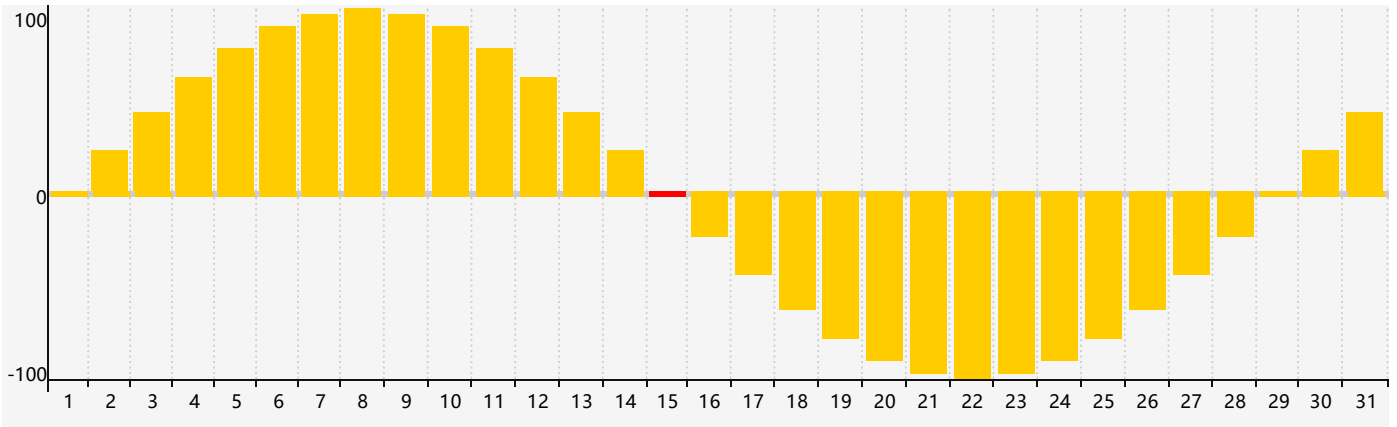

March 2024 Intellectual Biorhythm Charts

March 2024 Emotional Biorhythm Charts

March 2024 Physical Biorhythm Charts

March 2024

SUN	MON	TUE	WED	THU	FRI	SAT
25	26	27	28	29	1	2
3	4	5	6	7	8	9
10	11	12 <small>Physical</small>	13	14	15 <small>Emotional</small>	16
17	18	19	20	21	22	23
24 <small>Intellectual</small>	25	26	27	28	29	30
31	1	2	3	4 <small>Physical</small>	5	6