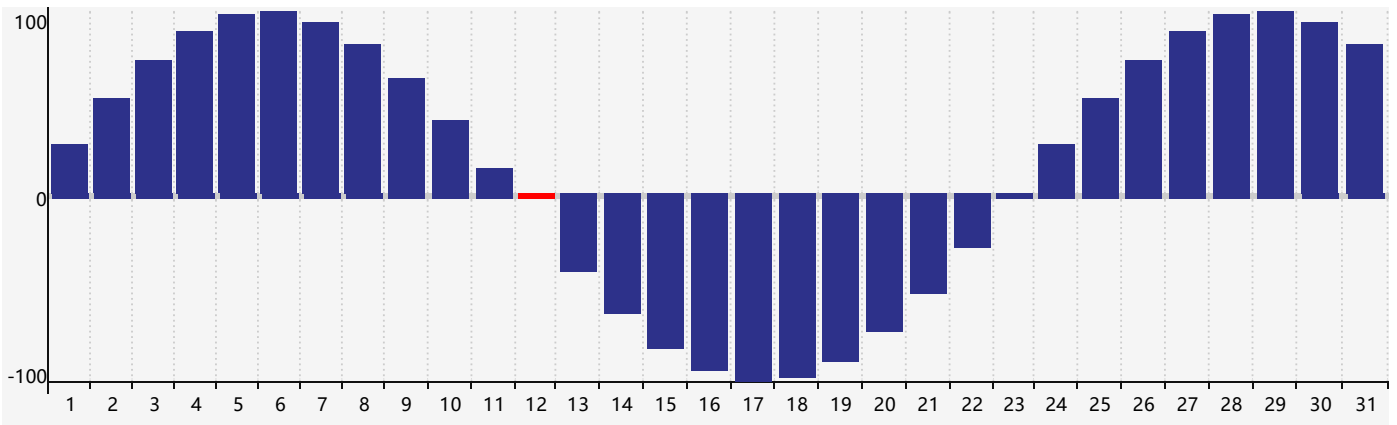

March 2024 Intellectual Biorhythm Charts

March 2024 Emotional Biorhythm Charts

March 2024 Physical Biorhythm Charts

March 2024

SUN	MON	TUE	WED	THU	FRI	SAT
25	26	27	28	29	1	2
3	4	5	6	7	8	9
10	11	12 <small>Physical</small>	13	14	15 <small>Emotional</small>	16
17	18	19	20	21	22	23
24 <small>Intellectual</small>	25	26	27	28	29	30
31	1	2	3	4 <small>Physical</small>	5	6