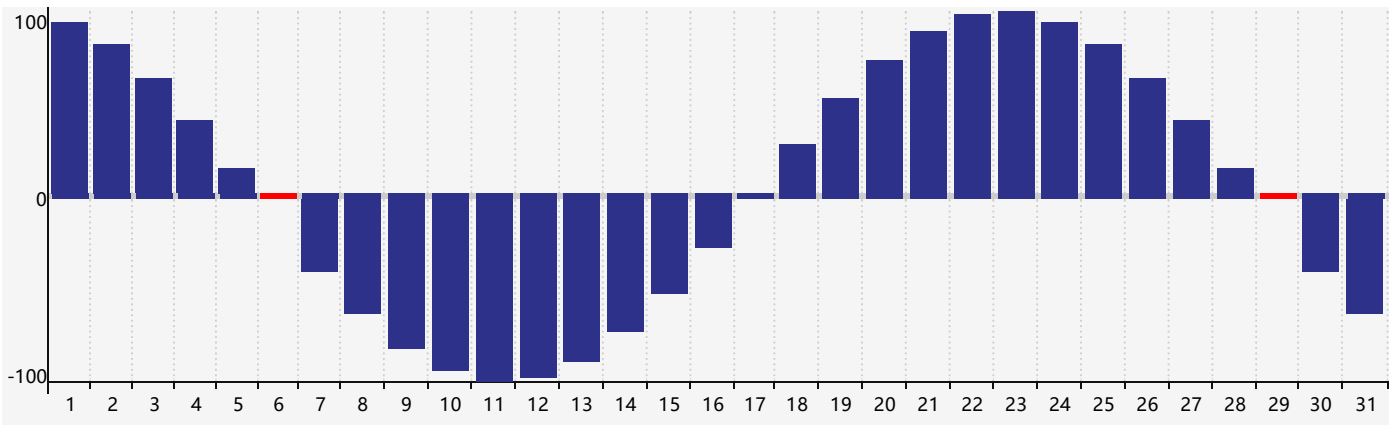

March 2024 Intellectual Biorhythm Charts

March 2024 Emotional Biorhythm Charts

March 2024 Physical Biorhythm Charts

March 2024

SUN	MON	TUE	WED	THU	FRI	SAT
25	26	27	28	29	1 Emotional	2
3	4	5	6 Physical	7	8	9
10	11	12	13	14	15	16
17	18	19	20	21	22	23
24	25 Intellectual	26	27	28	29 Emotional Physical	30
31	1	2	3	4	5	6