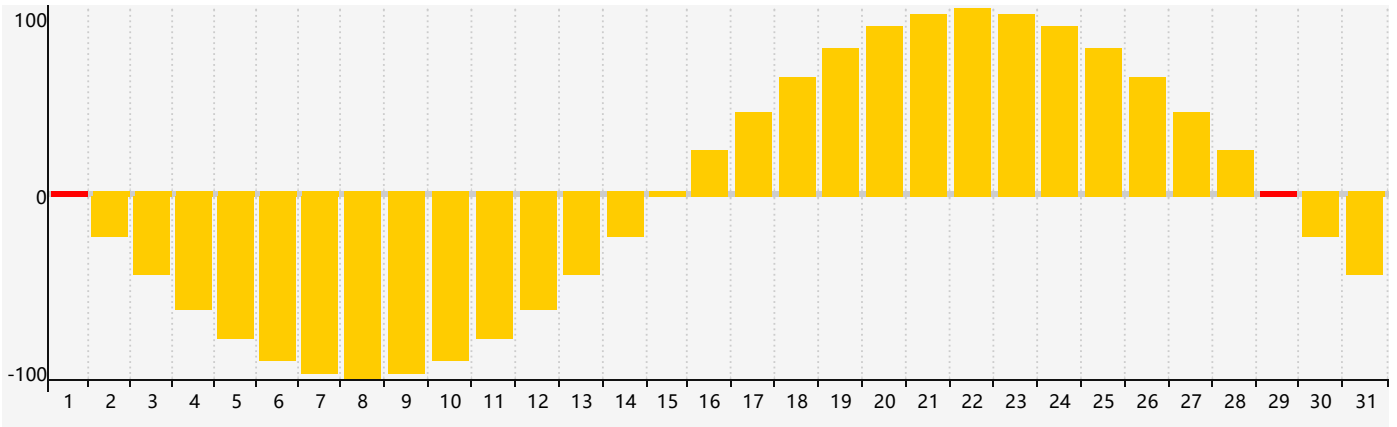

March 2024 Intellectual Biorhythm Charts

March 2024 Emotional Biorhythm Charts

March 2024 Physical Biorhythm Charts

March 2024

SUN	MON	TUE	WED	THU	FRI	SAT
25	26	27	28	29	1 Emotional	2
3	4	5	6 Physical	7	8	9
10	11	12	13	14	15	16
17	18	19	20	21	22	23
24	25 Intellectual	26	27	28	29 Emotional Physical	30
31	1	2	3	4	5	6