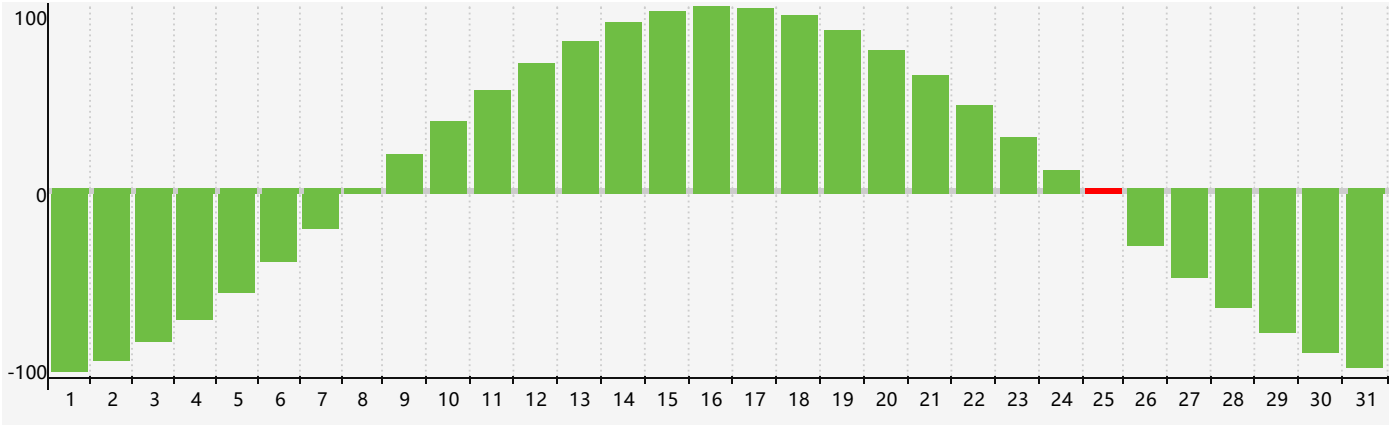

March 2024 Intellectual Biorhythm Charts

March 2024 Emotional Biorhythm Charts

March 2024 Physical Biorhythm Charts

March 2024

SUN	MON	TUE	WED	THU	FRI	SAT
25	26	27	28	29	1 Emotional	2
3	4	5	6 Physical	7	8	9
10	11	12	13	14	15	16
17	18	19	20	21	22	23
24	25 Intellectual	26	27	28	29 Emotional Physical	30
31	1	2	3	4	5	6