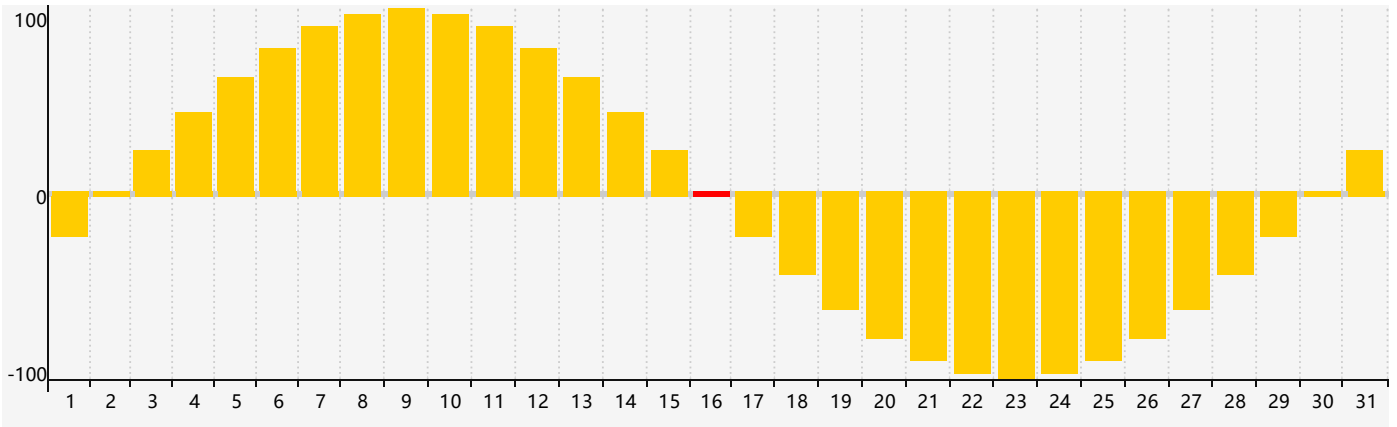

March 2024 Intellectual Biorhythm Charts

March 2024 Emotional Biorhythm Charts

March 2024 Physical Biorhythm Charts

March 2024

SUN	MON	TUE	WED	THU	FRI	SAT
25	26 Physical	27	28	29	1	2
3	4	5	6	7	8	9
10	11	12	13	14	15 Intellectual	16 Emotional
17	18	19	20 Physical	21	22	23
24	25	26	27	28	29	30
31	1	2	3	4	5	6