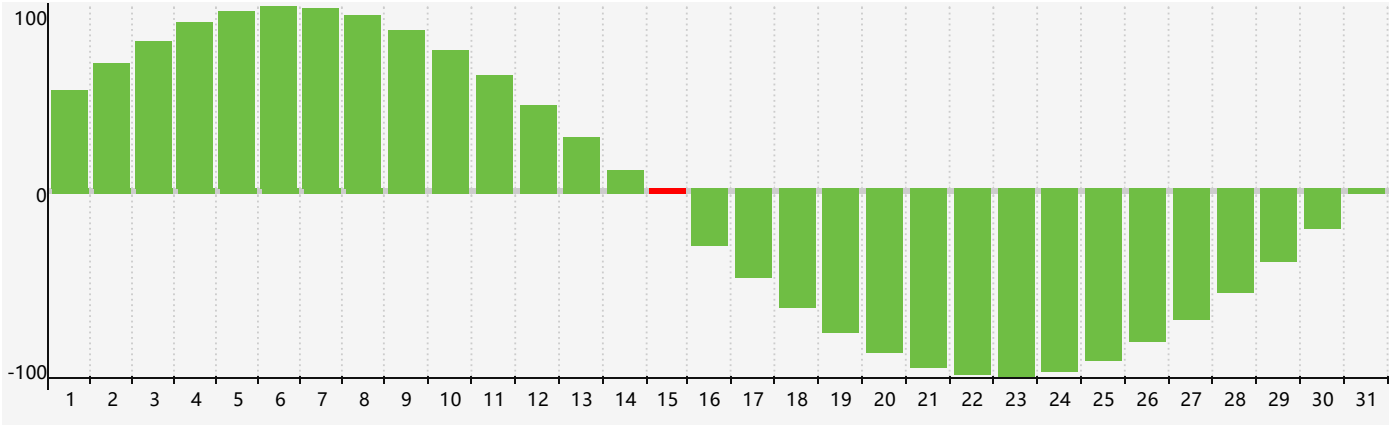

March 2024 Intellectual Biorhythm Charts

March 2024 Emotional Biorhythm Charts

March 2024 Physical Biorhythm Charts

March 2024

SUN	MON	TUE	WED	THU	FRI	SAT
25	26 Physical	27	28	29	1	2
3	4	5	6	7	8	9
10	11	12	13	14	15 Intellectual	16 Emotional
17	18	19	20 Physical	21	22	23
24	25	26	27	28	29	30
31	1	2	3	4	5	6