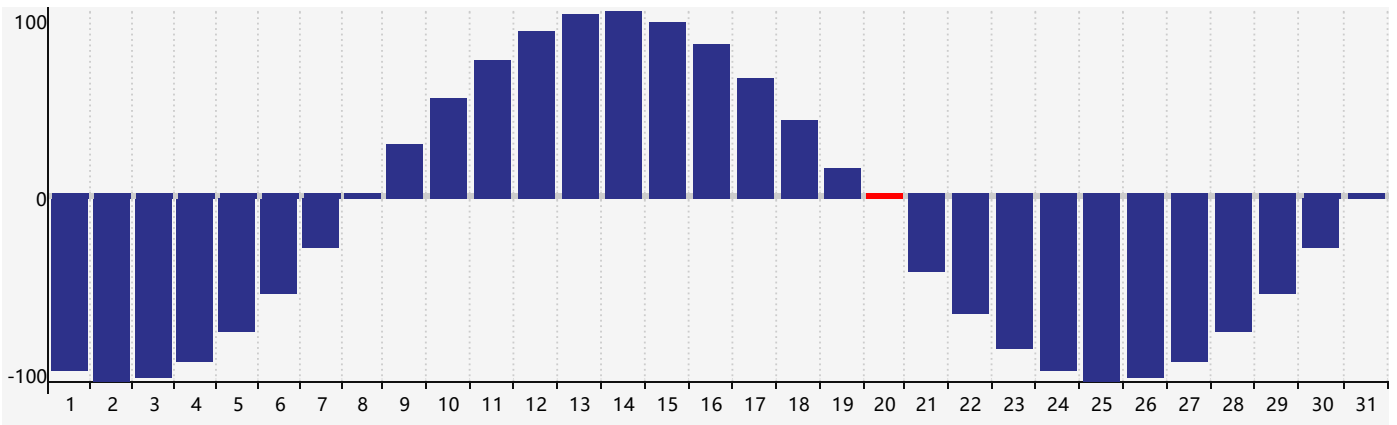

March 2024 Intellectual Biorhythm Charts

March 2024 Emotional Biorhythm Charts

March 2024 Physical Biorhythm Charts

March 2024

SUN	MON	TUE	WED	THU	FRI	SAT
25	26 Physical	27	28	29	1	2
3	4	5	6	7	8	9
10	11	12	13	14	15 Intellectual	16 Emotional
17	18	19	20 Physical	21	22	23
24	25	26	27	28	29	30
31	1	2	3	4	5	6