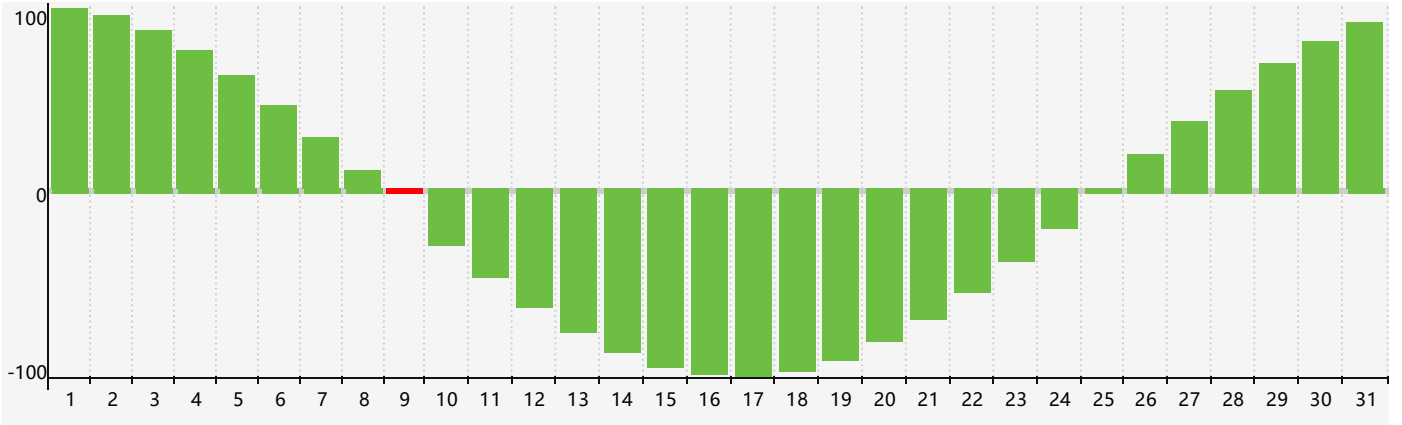

March 2024 Intellectual Biorhythm Charts

March 2024 Emotional Biorhythm Charts

March 2024 Physical Biorhythm Charts

March 2024

SUN	MON	TUE	WED	THU	FRI	SAT
25	26 Emotional	27	28	29	1	2 Physical
3	4	5	6	7	8	9 Intellectual
10	11	12	13	14	15	16
17	18	19	20	21	22	23
24	25 Emotional Physical	26	27	28	29	30
31	1	2	3	4	5	6