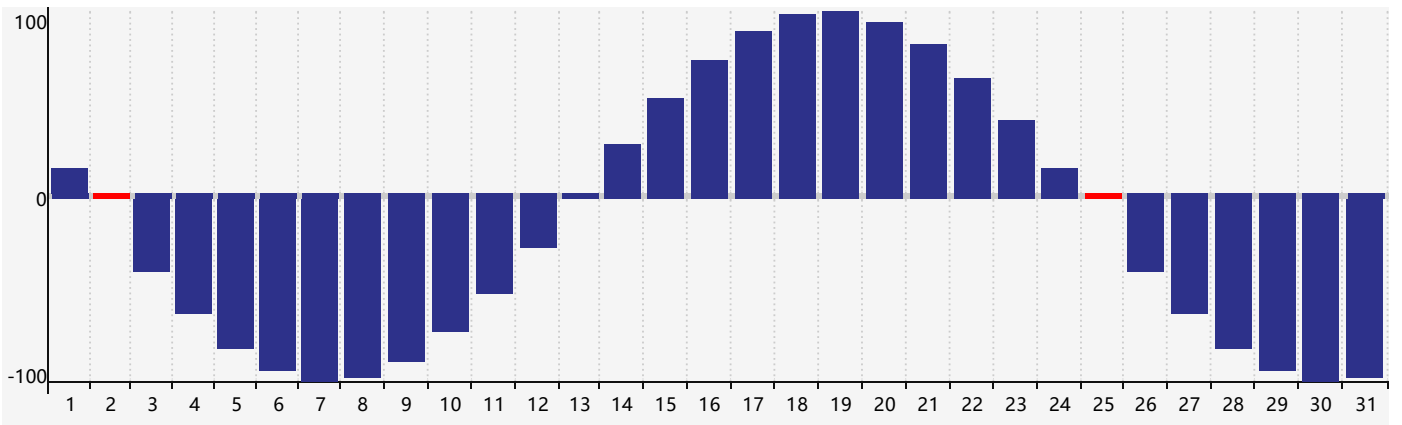

March 2024 Intellectual Biorhythm Charts

March 2024 Emotional Biorhythm Charts

March 2024 Physical Biorhythm Charts

March 2024

SUN	MON	TUE	WED	THU	FRI	SAT
25	26 Emotional	27	28	29	1	2 Physical
3	4	5	6	7	8	9 Intellectual
10	11	12	13	14	15	16
17	18	19	20	21	22	23
24	25 Emotional Physical	26	27	28	29	30
31	1	2	3	4	5	6