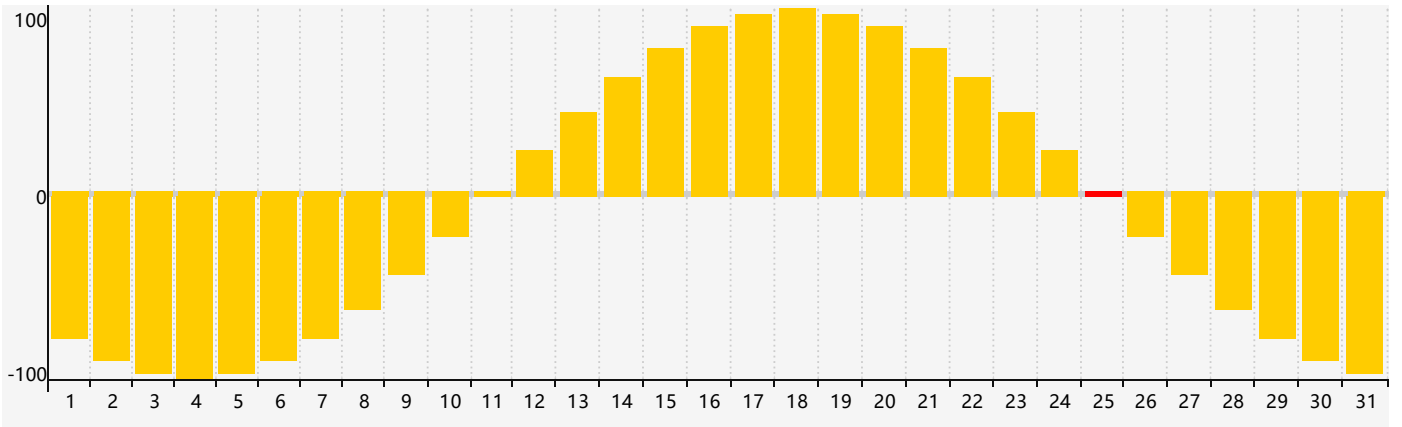

March 2024 Intellectual Biorhythm Charts

March 2024 Emotional Biorhythm Charts

March 2024 Physical Biorhythm Charts

March 2024

SUN	MON	TUE	WED	THU	FRI	SAT
25	26 Emotional	27	28	29	1	2 Physical
3	4	5	6	7	8	9 Intellectual
10	11	12	13	14	15	16
17	18	19	20	21	22	23
24	25 Emotional Physical	26	27	28	29	30
31	1	2	3	4	5	6