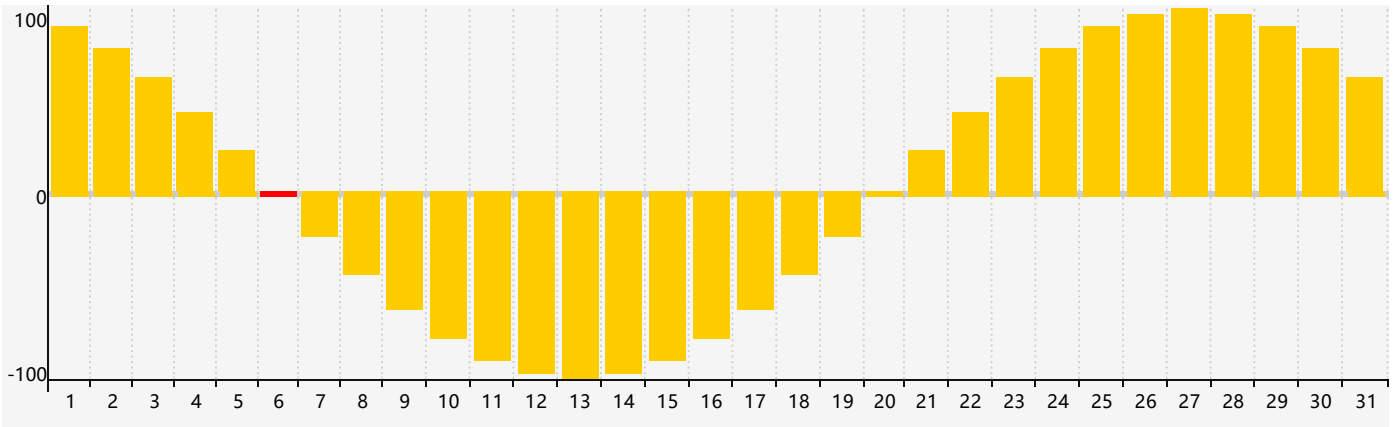

March 2024 Intellectual Biorhythm Charts

March 2024 Emotional Biorhythm Charts

March 2024 Physical Biorhythm Charts

March 2024

SUN	MON	TUE	WED	THU	FRI	SAT
25	26	27	28 Physical	29	1	2
3	4	5 Intellectual	6 Emotional	7	8	9
10	11	12	13	14	15	16
17	18	19	20	21	22 Physical	23
24	25	26	27	28	29	30
31	1	2	3 Emotional	4	5	6