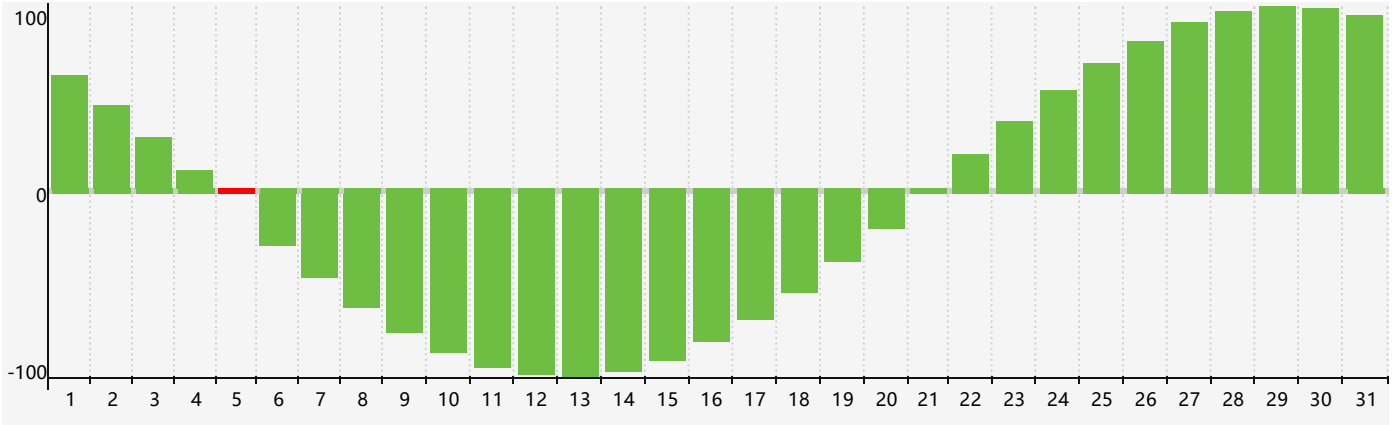

March 2024 Intellectual Biorhythm Charts

March 2024 Emotional Biorhythm Charts

March 2024 Physical Biorhythm Charts

March 2024

SUN	MON	TUE	WED	THU	FRI	SAT
25	26	27	28 Physical	29	1	2
3	4	5 Intellectual	6 Emotional	7	8	9
10	11	12	13	14	15	16
17	18	19	20	21	22 Physical	23
24	25	26	27	28	29	30
31	1	2	3 Emotional	4	5	6