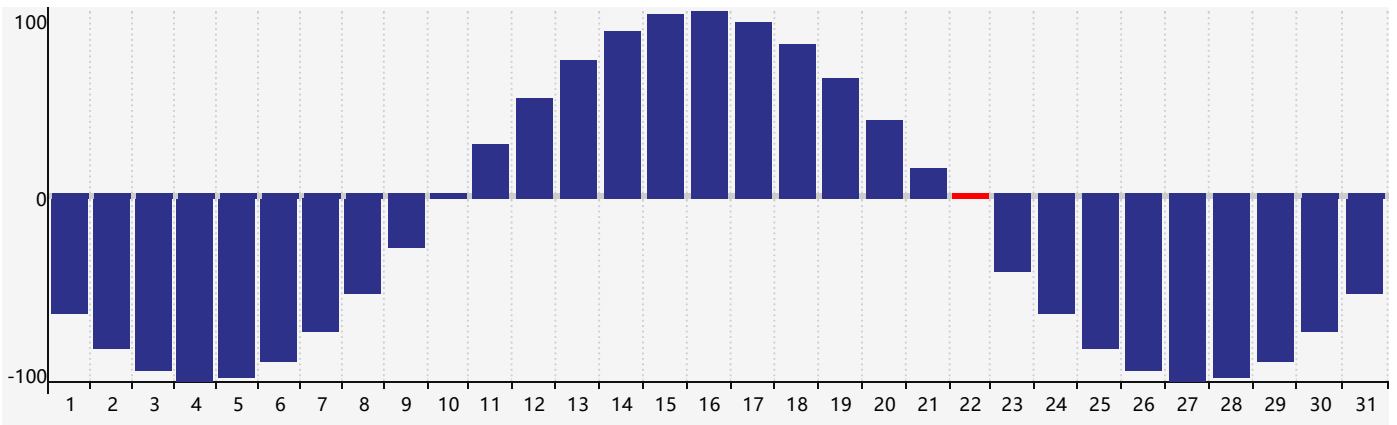

March 2024 Intellectual Biorhythm Charts

March 2024 Emotional Biorhythm Charts

March 2024 Physical Biorhythm Charts

March 2024

SUN	MON	TUE	WED	THU	FRI	SAT
25	26	27	28 Physical	29	1	2
3	4	5 Intellectual	6 Emotional	7	8	9
10	11	12	13	14	15	16
17	18	19	20	21	22 Physical	23
24	25	26	27	28	29	30
31	1	2	3 Emotional	4	5	6