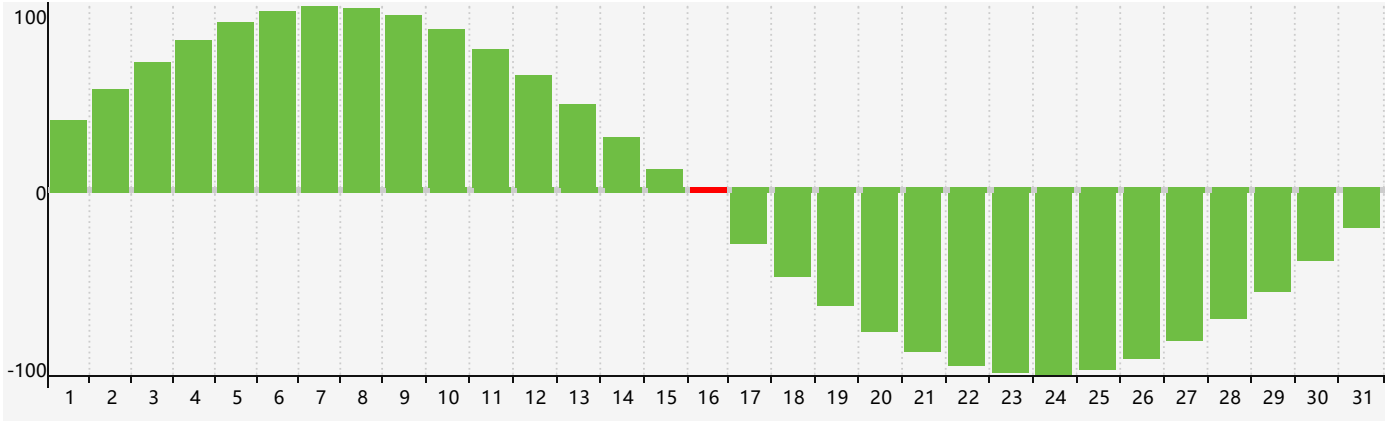

March 2024 Intellectual Biorhythm Charts

March 2024 Emotional Biorhythm Charts

March 2024 Physical Biorhythm Charts

March 2024

SUN	MON	TUE	WED	THU	FRI	SAT
25	26	27	28	29 Emotional	1	2
3	4	5	6	7	8	9
10	11	12	13	14	15	16 Intellectual Physical
17	18	19	20	21	22	23
24	25	26	27	28 Emotional	29	30
31	1	2	3	4	5	6