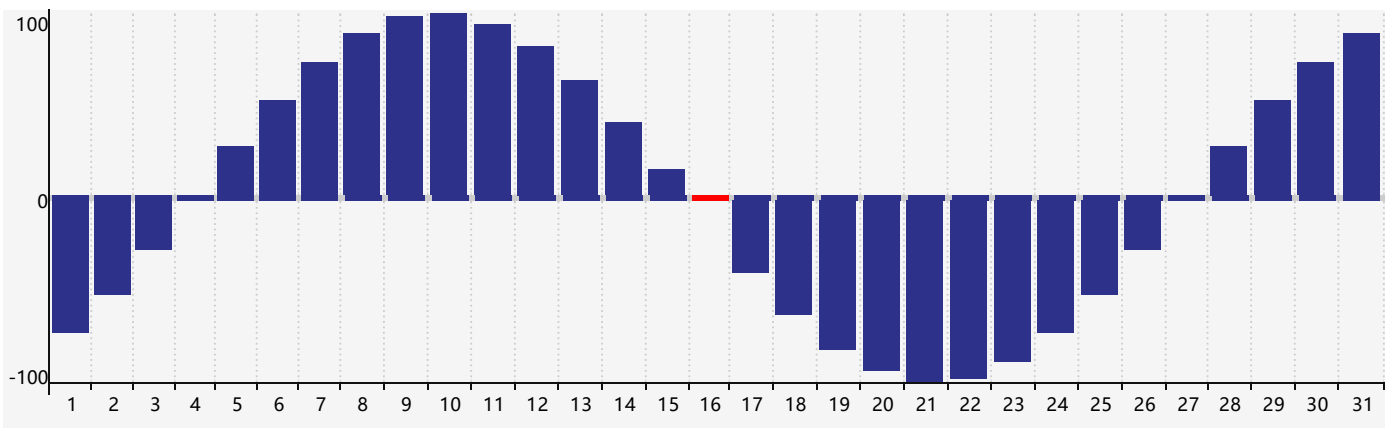

March 2024 Intellectual Biorhythm Charts

March 2024 Emotional Biorhythm Charts

March 2024 Physical Biorhythm Charts

March 2024

SUN	MON	TUE	WED	THU	FRI	SAT
25	26	27	28	29 Emotional	1	2
3	4	5	6	7	8	9
10	11	12	13	14	15	16 Intellectual Physical
17	18	19	20	21	22	23
24	25	26	27	28 Emotional	29	30
31	1	2	3	4	5	6