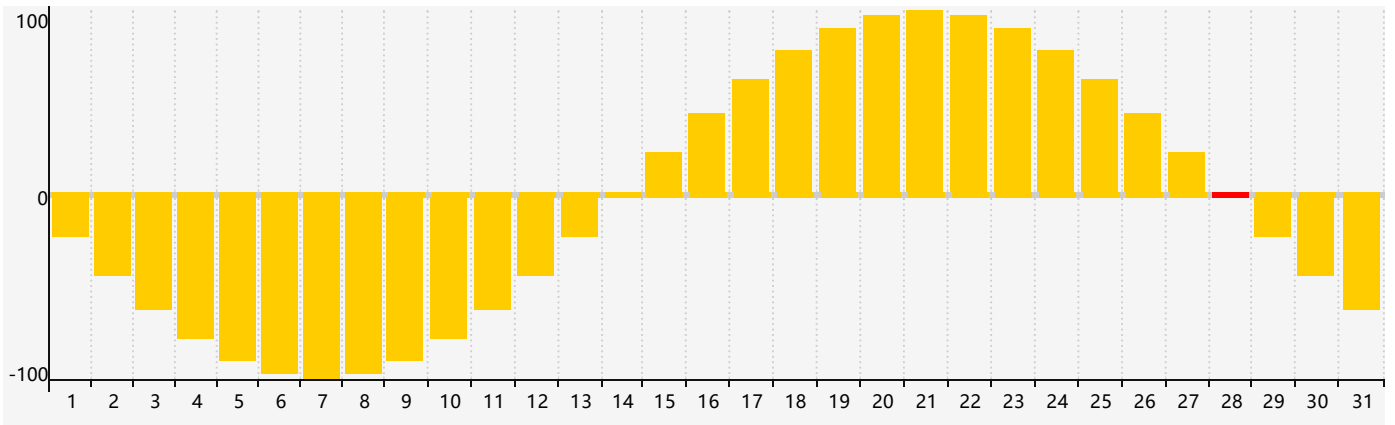

March 2024 Intellectual Biorhythm Charts

March 2024 Emotional Biorhythm Charts

March 2024 Physical Biorhythm Charts

March 2024

SUN	MON	TUE	WED	THU	FRI	SAT
25	26	27	28	29 Emotional	1	2
3	4	5	6	7	8	9
10	11	12	13	14	15	16 Intellectual Physical
17	18	19	20	21	22	23
24	25	26	27	28 Emotional	29	30
31	1	2	3	4	5	6