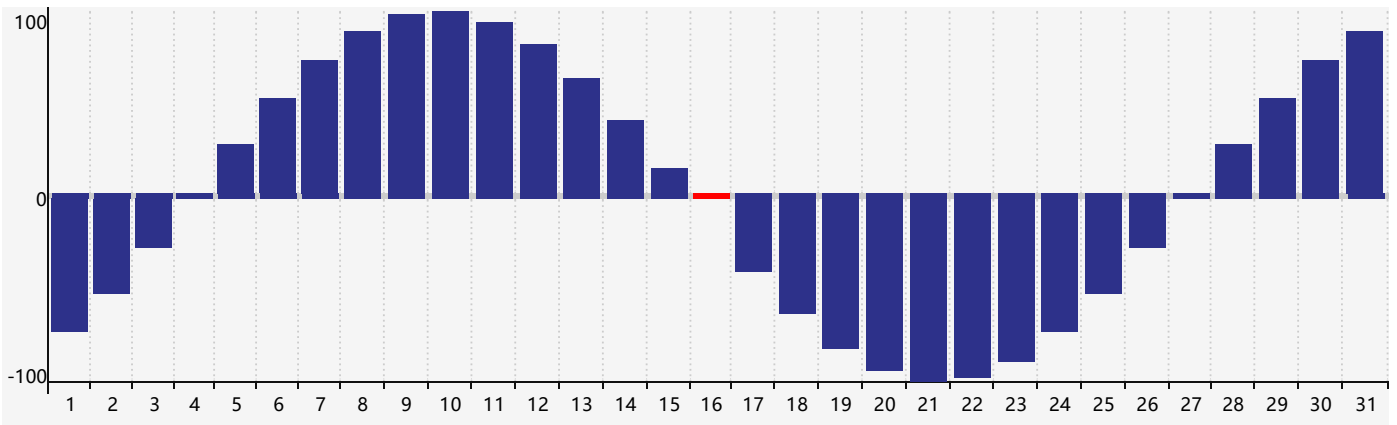

March 2024 Intellectual Biorhythm Charts

March 2024 Emotional Biorhythm Charts

March 2024 Physical Biorhythm Charts

March 2024

SUN	MON	TUE	WED	THU	FRI	SAT
25	26	27	28	29	1	2
3	4	5	6	7	8	9
10	11	12	13	14 <small>Emotional</small>	15	16 <small>Physical</small>
17	18	19	20	21	22	23
24	25	26 <small>Intellectual</small>	27	28	29	30
31	1	2	3	4	5	6