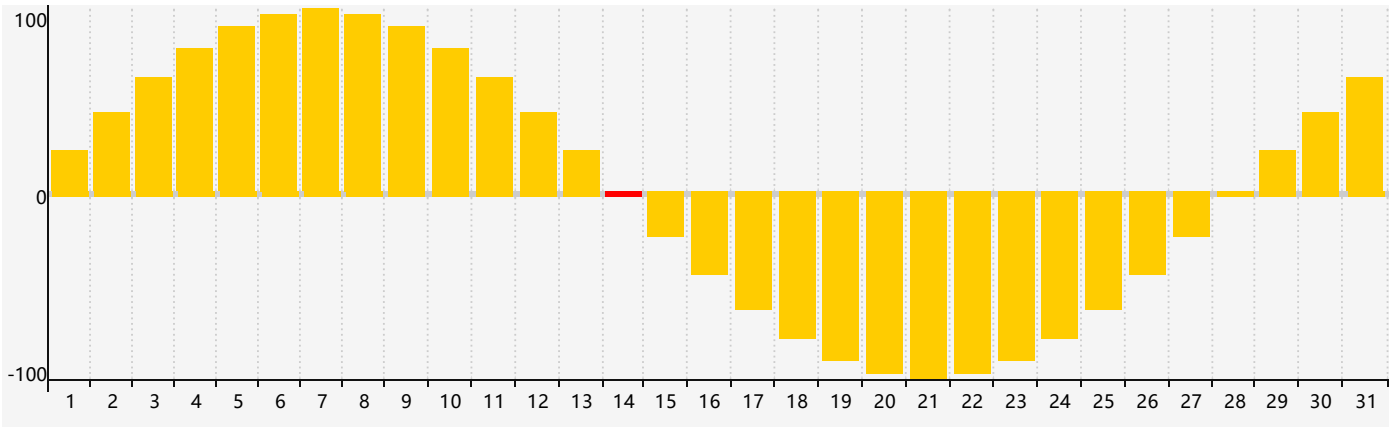

March 2024 Intellectual Biorhythm Charts

March 2024 Emotional Biorhythm Charts

March 2024 Physical Biorhythm Charts

March 2024

SUN	MON	TUE	WED	THU	FRI	SAT
25	26	27	28	29	1	2
3	4	5	6	7	8	9
10	11	12	13	14 <small>Emotional</small>	15	16 <small>Physical</small>
17	18	19	20	21	22	23
24	25	26 <small>Intellectual</small>	27	28	29	30
31	1	2	3	4	5	6