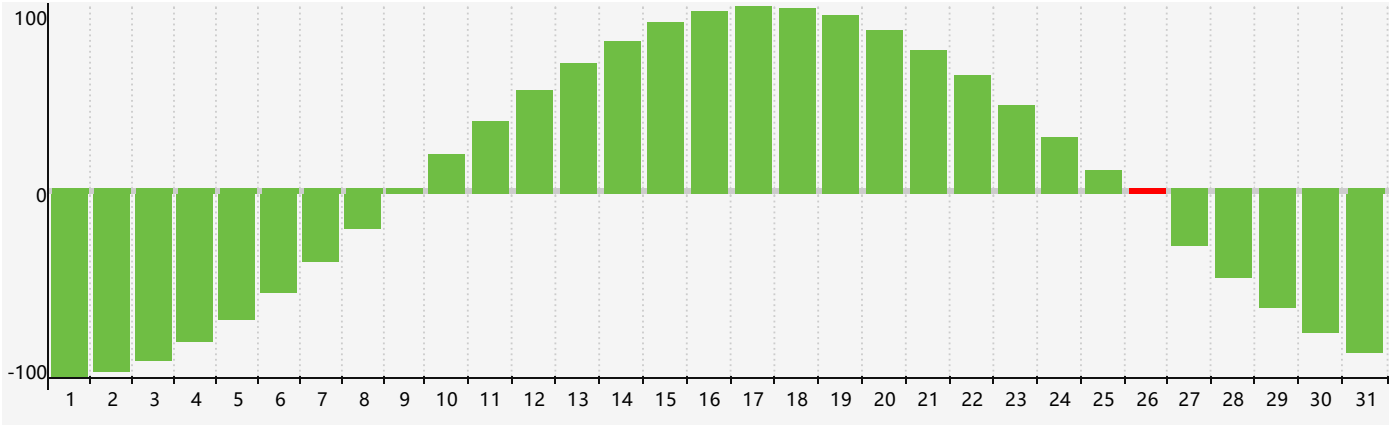

March 2024 Intellectual Biorhythm Charts

March 2024 Emotional Biorhythm Charts

March 2024 Physical Biorhythm Charts

March 2024

SUN	MON	TUE	WED	THU	FRI	SAT
25	26	27	28	29	1	2
3	4	5	6	7	8	9
10	11	12	13	14 <small>Emotional</small>	15	16 <small>Physical</small>
17	18	19	20	21	22	23
24	25	26 <small>Intellectual</small>	27	28	29	30
31	1	2	3	4	5	6