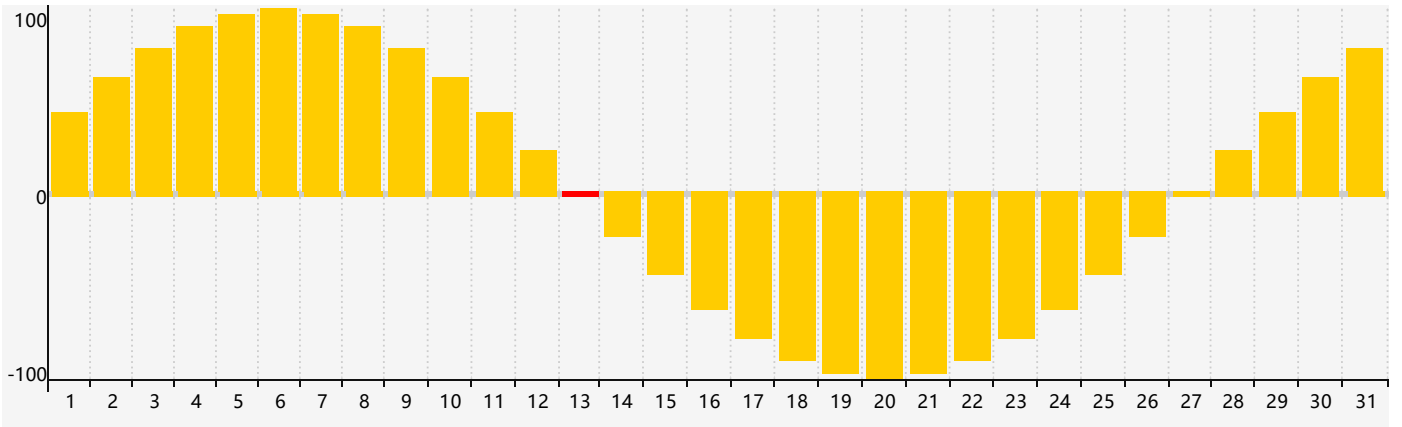

March 2024 Intellectual Biorhythm Charts

March 2024 Emotional Biorhythm Charts

March 2024 Physical Biorhythm Charts

March 2024

SUN	MON	TUE	WED	THU	FRI	SAT
25	26	27	28	29 <small>Physical</small>	1	2
3	4	5	6	7	8	9
10	11	12	13 <small>Emotional</small>	14	15	16
17	18	19	20	21	22	23 <small>Physical</small>
24 <small>Intellectual</small>	25	26	27	28	29	30
31	1	2	3	4	5	6