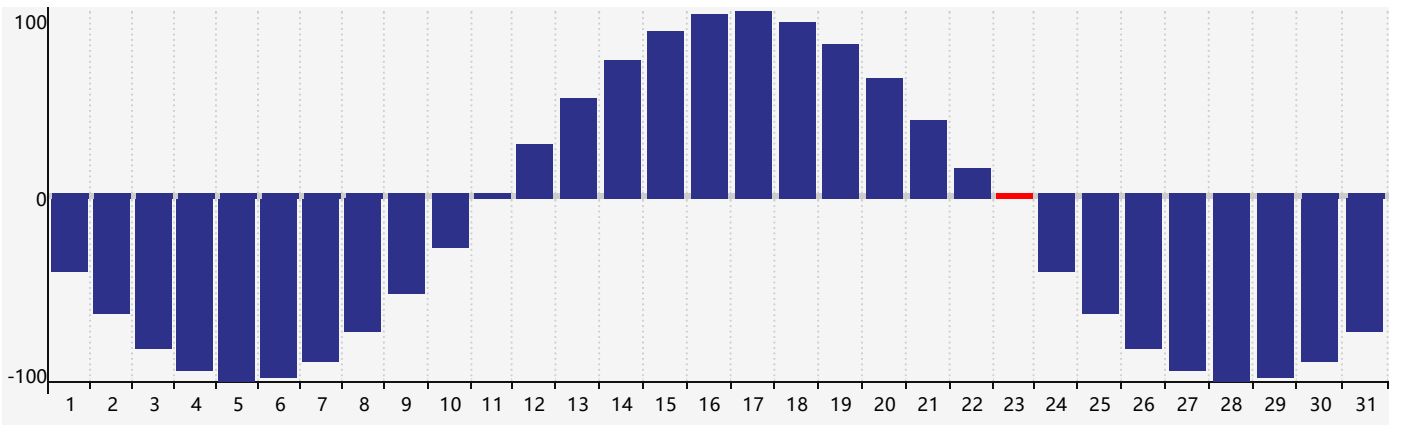

March 2024 Intellectual Biorhythm Charts

March 2024 Emotional Biorhythm Charts

March 2024 Physical Biorhythm Charts

March 2024

SUN	MON	TUE	WED	THU	FRI	SAT
25	26	27	28	29 <small>Physical</small>	1	2
3	4	5	6	7	8	9
10	11	12	13 <small>Emotional</small>	14	15	16
17	18	19	20	21	22	23 <small>Physical</small>
24 <small>Intellectual</small>	25	26	27	28	29	30
31	1	2	3	4	5	6