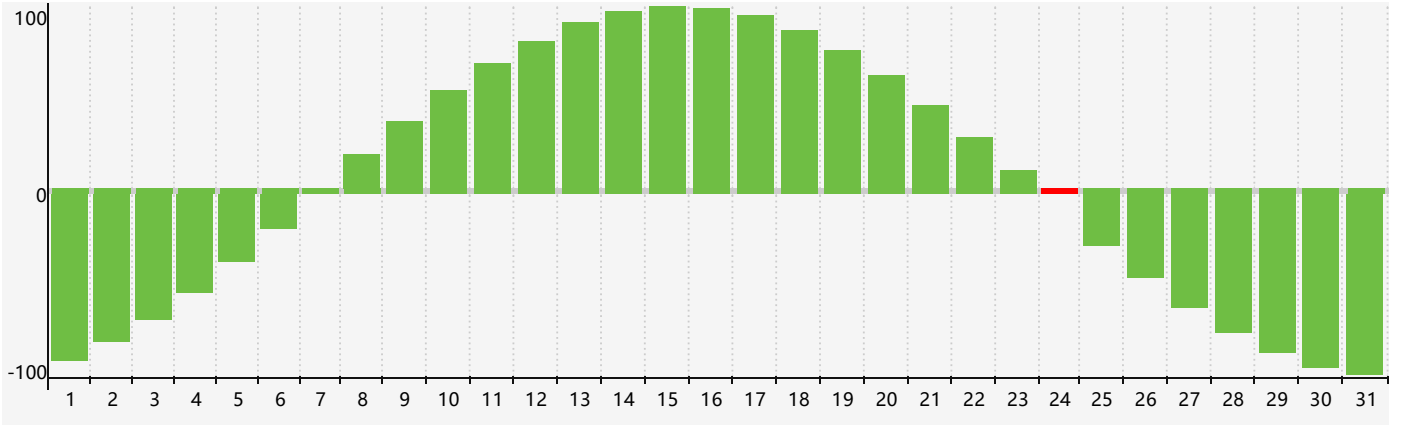

March 2024 Intellectual Biorhythm Charts

March 2024 Emotional Biorhythm Charts

March 2024 Physical Biorhythm Charts

March 2024

SUN	MON	TUE	WED	THU	FRI	SAT
25	26	27	28	29 <small>Physical</small>	1	2
3	4	5	6	7	8	9
10	11	12	13 <small>Emotional</small>	14	15	16
17	18	19	20	21	22	23 <small>Physical</small>
24 <small>Intellectual</small>	25	26	27	28	29	30
31	1	2	3	4	5	6