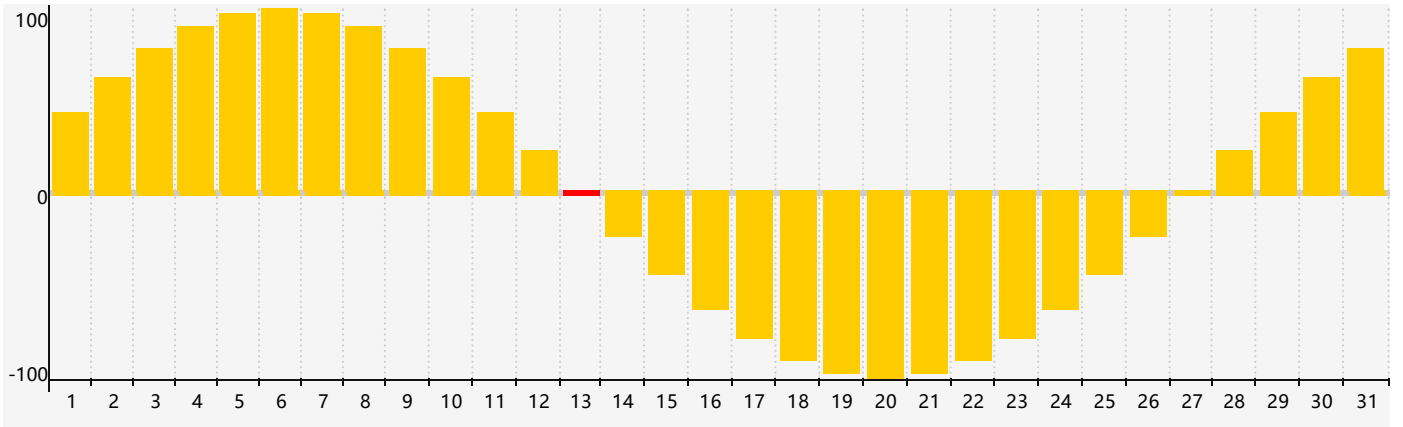

## March 2024 Emotional Biorhythm Charts

## March 2024

SUN	MON	TUE	WED	THU	FRI	SAT
25	26	27	28	29	1	2
3	4	5	6	7	8	9
10	11	12	13 <small>Emotional</small>	14	15	16
17	18	19	20	21	22	23
24	25	26	27	28	29	30
31	1	2	3	4	5	6