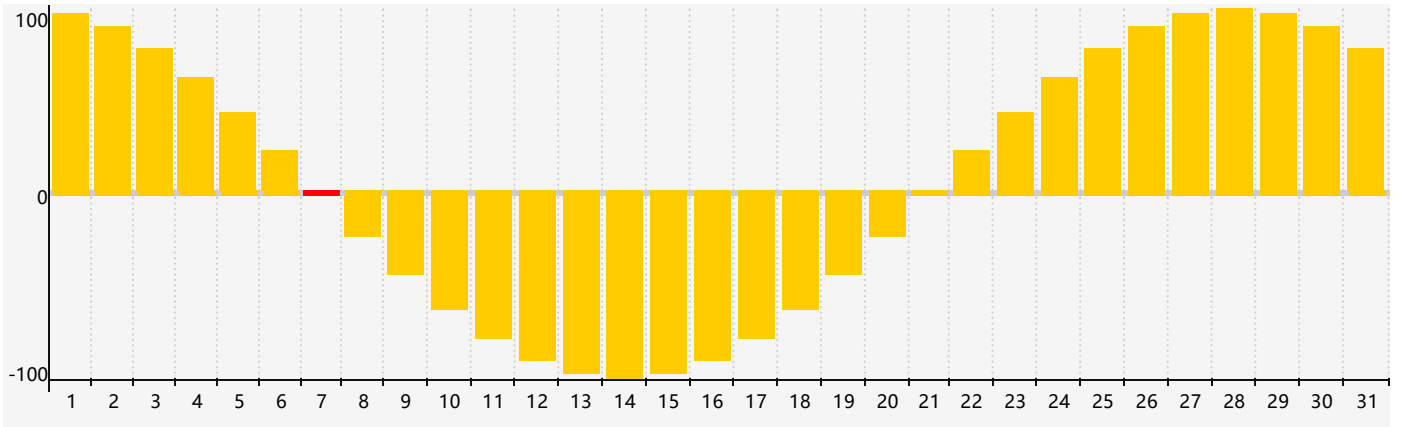

March 2024 Emotional Biorhythm Charts

March 2024

SUN	MON	TUE	WED	THU	FRI	SAT
25	26	27	28	29	1	2
3	4	5	6	7 Emotional	8	9
10	11	12	13	14	15	16
17	18	19	20	21	22	23
24	25	26	27	28	29	30
31	1	2	3	4 Emotional	5	6