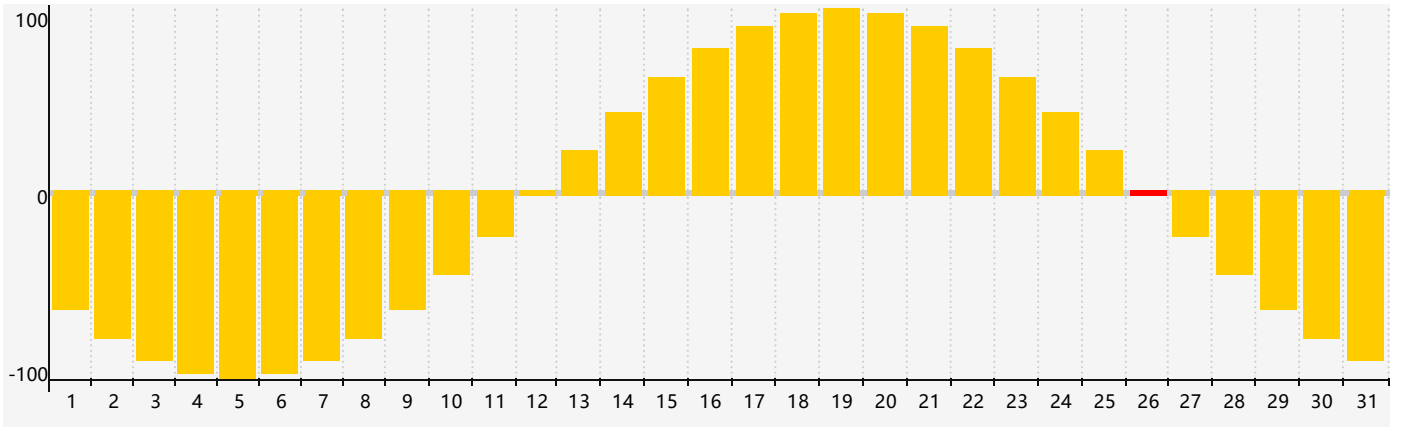

March 2024 Emotional Biorhythm Charts

March 2024

SUN	MON	TUE	WED	THU	FRI	SAT
25	26	27 Emotional	28	29	1	2
3	4	5	6	7	8	9
10	11	12	13	14	15	16
17	18	19	20	21	22	23
24	25	26 Emotional	27	28	29	30
31	1	2	3	4	5	6