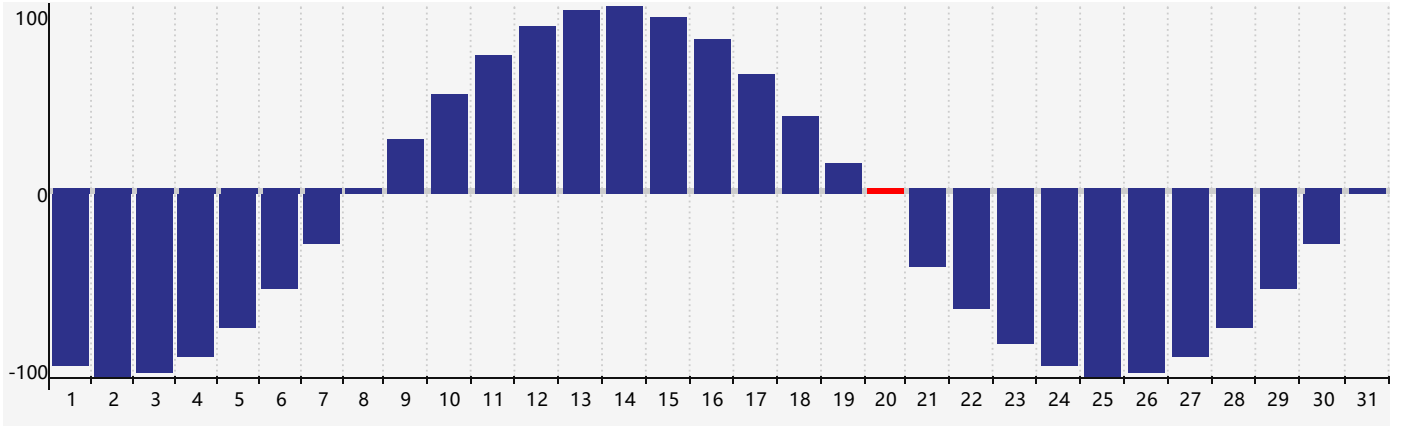

## March 2024 Physical Biorhythm Charts

# March 2024

SUN	MON	TUE	WED	THU	FRI	SAT
25	26 <small>Physical</small>	27	28	29	1	2
3	4	5	6	7	8	9
10	11	12	13	14	15	16
17	18	19	20 <small>Physical</small>	21	22	23
24	25	26	27	28	29	30
31	1	2	3	4	5	6