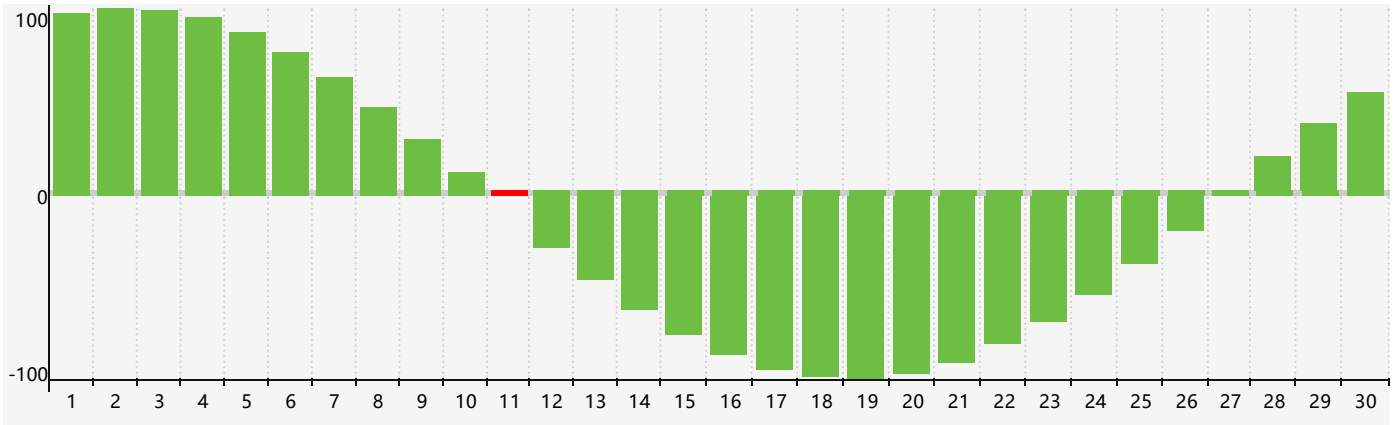

April 2024 Intellectual Biorhythm Charts

April 2024 Emotional Biorhythm Charts

April 2024 Physical Biorhythm Charts

April 2024

SUN	MON	TUE	WED	THU	FRI	SAT
31	1	2	3	4	5 Physical	6
7	8	9 Emotional	10	11 Intellectual	12	13
14	15	16	17	18	19	20
21	22	23	24	25	26	27
28 Physical	29	30	1	2	3	4