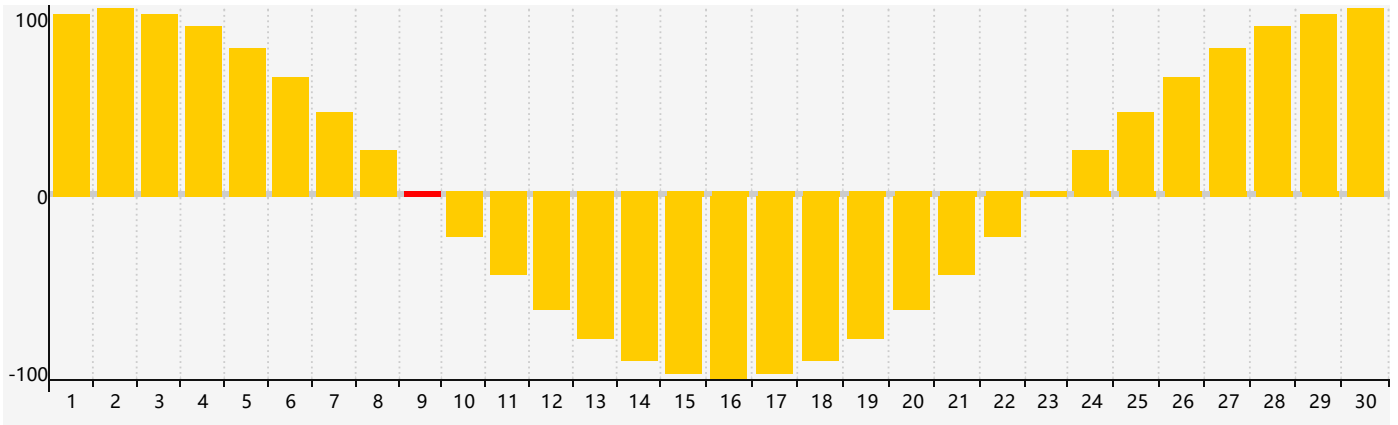

April 2024 Intellectual Biorhythm Charts

April 2024 Emotional Biorhythm Charts

April 2024 Physical Biorhythm Charts

April 2024

SUN	MON	TUE	WED	THU	FRI	SAT
31	1	2	3	4	5 Physical	6
7	8	9 Emotional	10	11 Intellectual	12	13
14	15	16	17	18	19	20
21	22	23	24	25	26	27
28 Physical	29	30	1	2	3	4