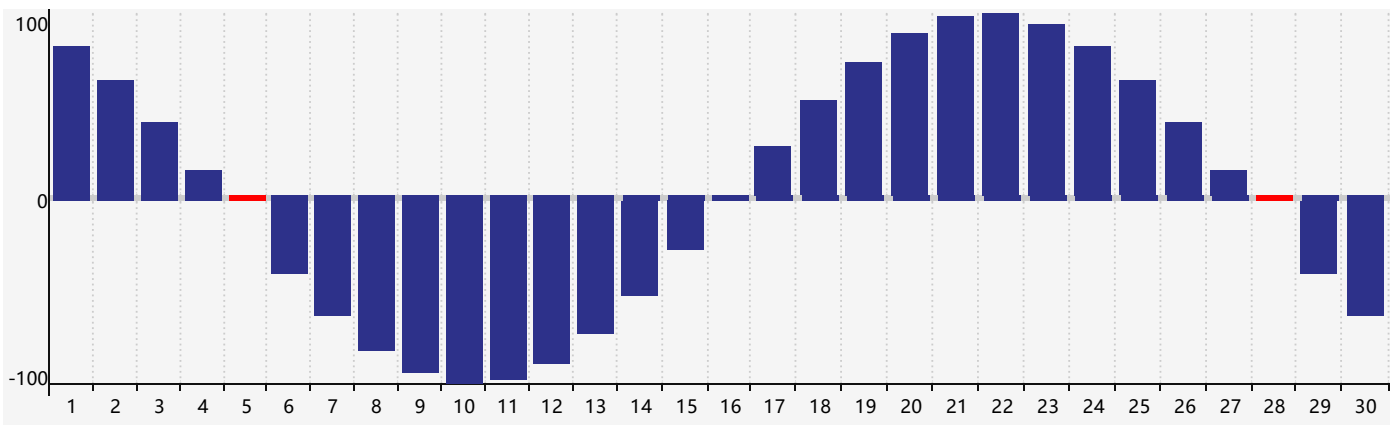

April 2024 Intellectual Biorhythm Charts

April 2024 Emotional Biorhythm Charts

April 2024 Physical Biorhythm Charts

April 2024

SUN	MON	TUE	WED	THU	FRI	SAT
31	1	2	3	4	5 Physical	6
7	8	9 Emotional	10	11 Intellectual	12	13
14	15	16	17	18	19	20
21	22	23	24	25	26	27
28 Physical	29	30	1	2	3	4