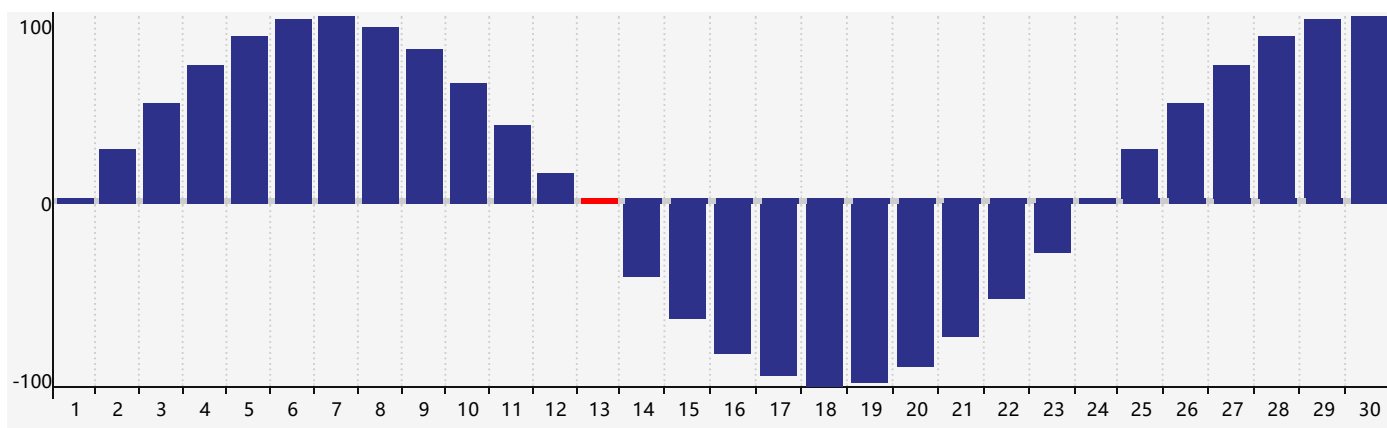

April 2024 Intellectual Biorhythm Charts

April 2024 Emotional Biorhythm Charts

April 2024 Physical Biorhythm Charts

April 2024

SUN	MON	TUE	WED	THU	FRI	SAT
31 	1 	2 	3 	4 	5 	6 
7 	8 	9 	10 	11 	12 	13 Physical 
14 	15 	16 Emotional 	17 	18 	19 	20 
21 	22 	23 	24 	25 	26 	27 
28 	29 	30 	1 Intellectual 	2 	3 	4 