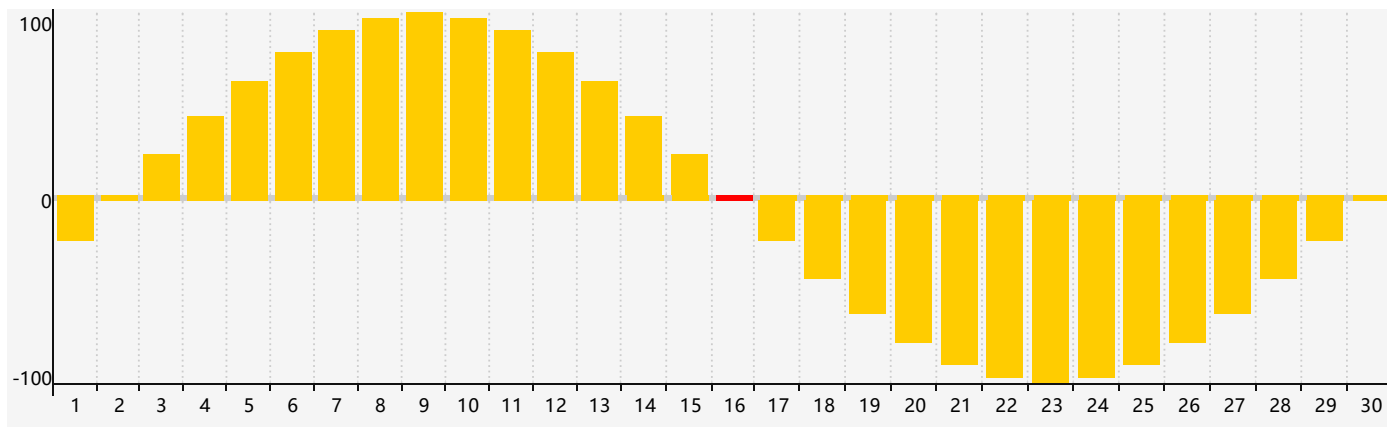

April 2024 Intellectual Biorhythm Charts

April 2024 Emotional Biorhythm Charts

April 2024 Physical Biorhythm Charts

April 2024

SUN	MON	TUE	WED	THU	FRI	SAT
31 	1 	2 	3 	4 	5 	6 
7 	8 	9 	10 	11 	12 	13 Physical 
14 	15 	16 Emotional 	17 	18 	19 	20 
21 	22 	23 	24 	25 	26 	27 
28 	29 	30 	1 Intellectual 	2 	3 	4 