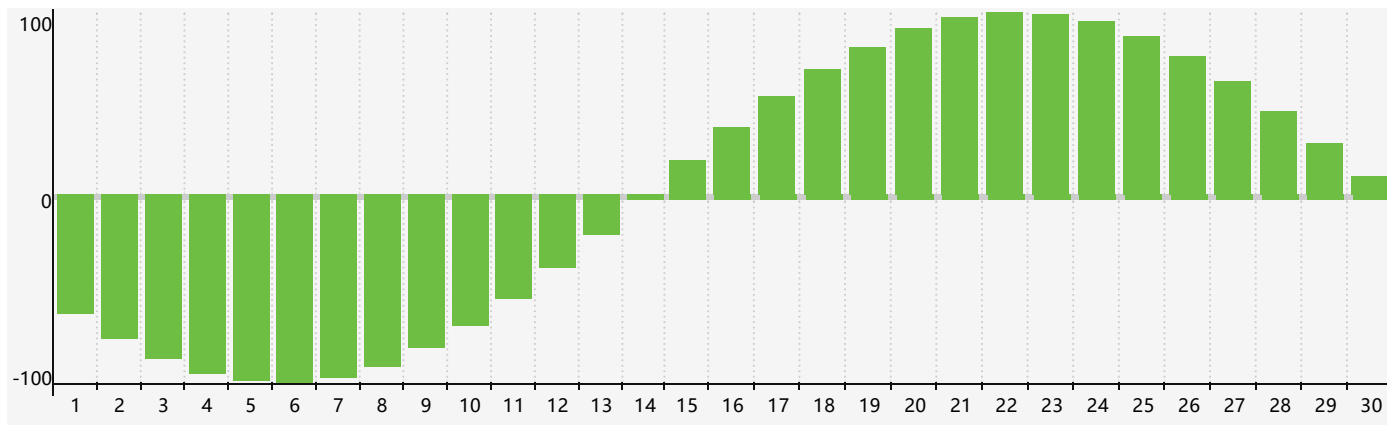

April 2024 Intellectual Biorhythm Charts

April 2024 Emotional Biorhythm Charts

April 2024 Physical Biorhythm Charts

April 2024

SUN	MON	TUE	WED	THU	FRI	SAT
31 	1 	2 	3 	4 	5 	6 
7 	8 	9 	10 	11 	12 	13 Physical 
14 	15 	16 Emotional 	17 	18 	19 	20 
21 	22 	23 	24 	25 	26 	27 
28 	29 	30 	1 Intellectual 	2 	3 	4 