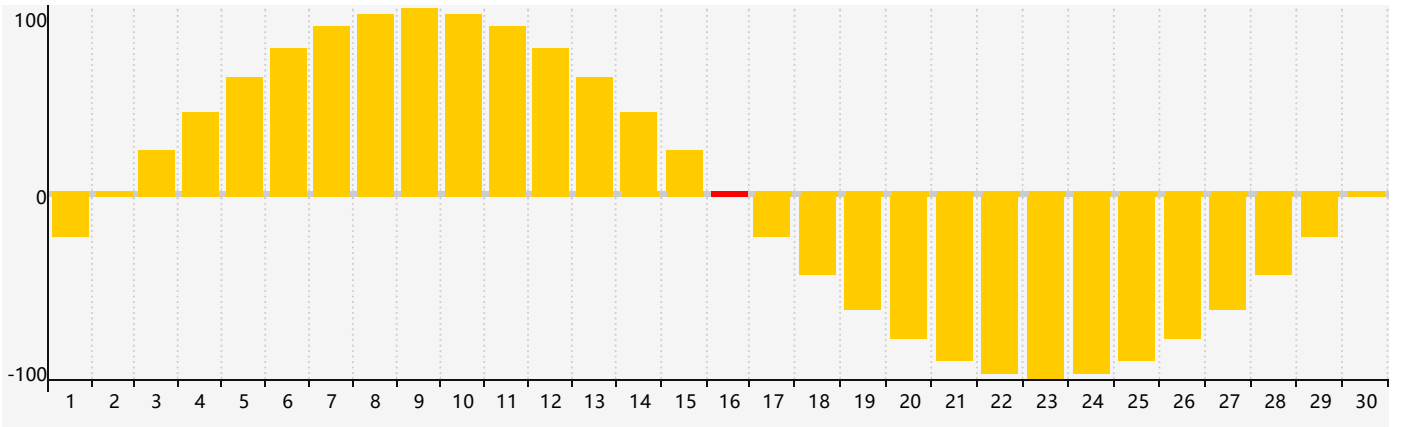

April 2024 Intellectual Biorhythm Charts

April 2024 Emotional Biorhythm Charts

April 2024 Physical Biorhythm Charts

April 2024

SUN	MON	TUE	WED	THU	FRI	SAT
31	1	2	3	4	5	6
7	8	9	10	11	12	13
14	15	16 Emotional	17	18	19 Physical	20
21	22	23 Intellectual	24	25	26	27
28	29	30	1	2	3	4