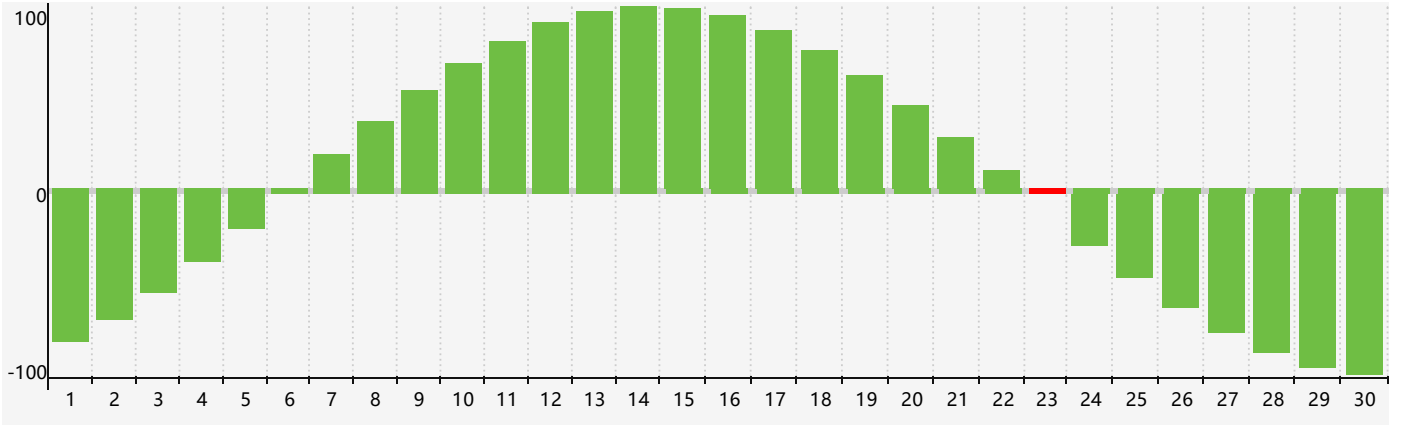

April 2024 Intellectual Biorhythm Charts

April 2024 Emotional Biorhythm Charts

April 2024 Physical Biorhythm Charts

April 2024

SUN	MON	TUE	WED	THU	FRI	SAT
31	1	2	3	4	5	6
7	8	9	10	11	12	13
14	15	16 Emotional	17	18	19 Physical	20
21	22	23 Intellectual	24	25	26	27
28	29	30	1	2	3	4