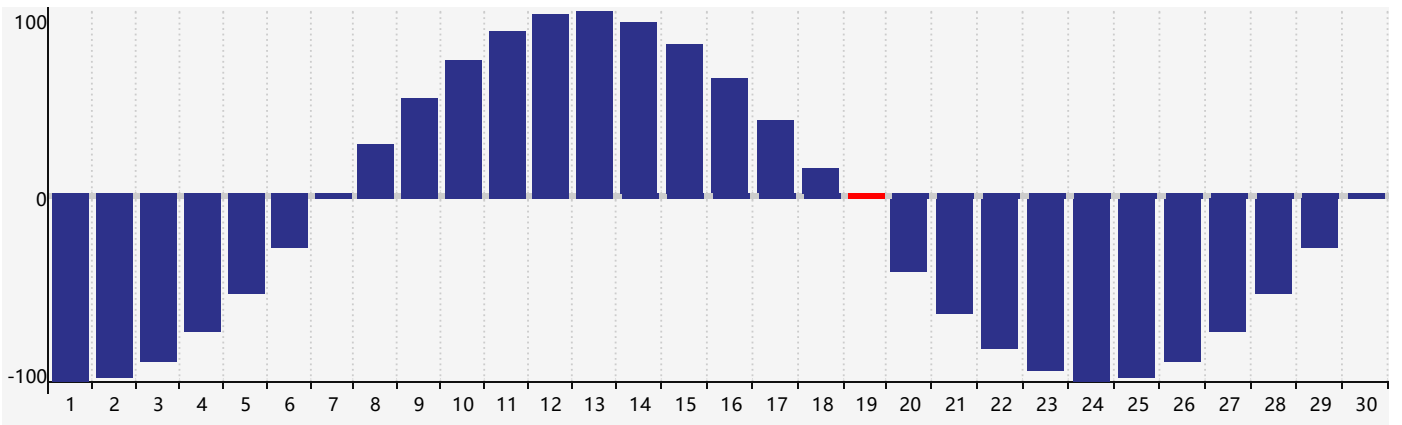

April 2024 Intellectual Biorhythm Charts

April 2024 Emotional Biorhythm Charts

April 2024 Physical Biorhythm Charts

April 2024

SUN	MON	TUE	WED	THU	FRI	SAT
31	1	2	3	4	5	6
7	8	9	10	11	12	13
14	15	16 Emotional	17	18	19 Physical	20
21	22	23 Intellectual	24	25	26	27
28	29	30	1	2	3	4