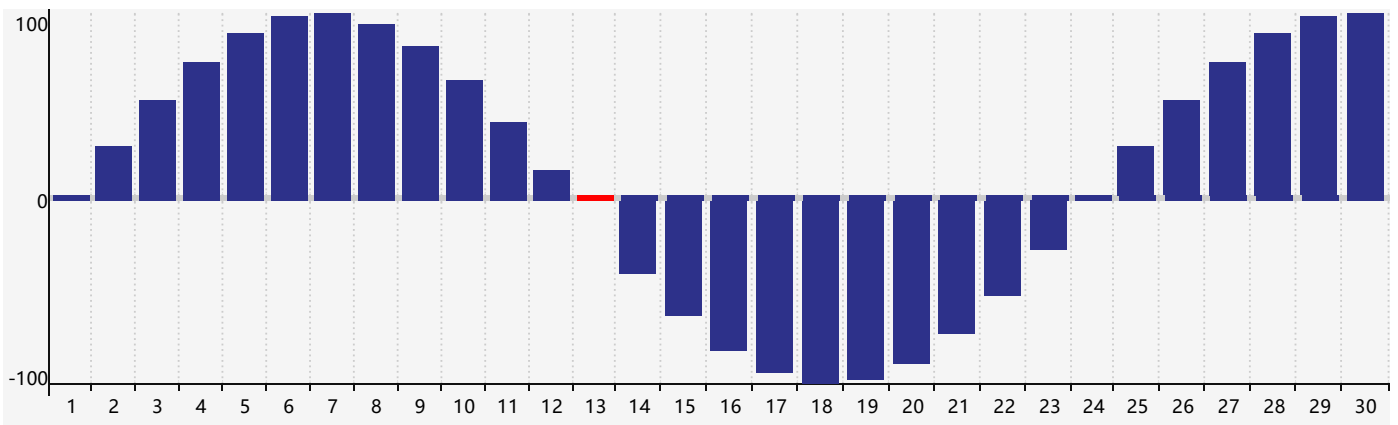

April 2024 Intellectual Biorhythm Charts

April 2024 Emotional Biorhythm Charts

April 2024 Physical Biorhythm Charts

April 2024

SUN	MON	TUE	WED	THU	FRI	SAT
31	1	2	3	4	5	6
7	8	9 Emotional	10	11	12	13 Physical
14	15 Intellectual	16	17	18	19	20
21	22	23	24	25	26	27
28	29	30	1	2	3	4