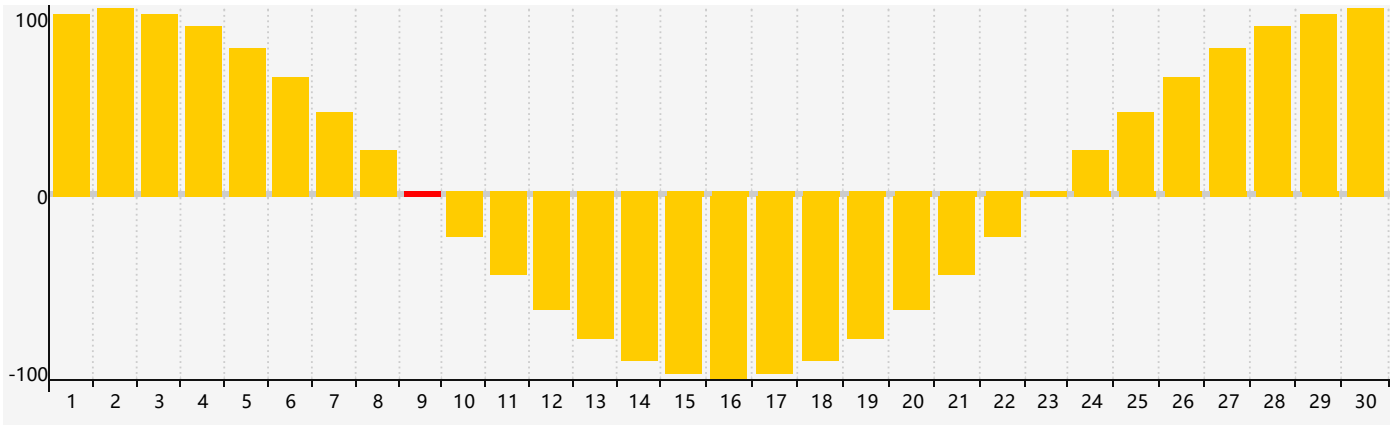

April 2024 Intellectual Biorhythm Charts

April 2024 Emotional Biorhythm Charts

April 2024 Physical Biorhythm Charts

April 2024

SUN	MON	TUE	WED	THU	FRI	SAT
31	1	2	3	4	5	6
7	8	9 Emotional	10	11	12	13 Physical
14	15 Intellectual	16	17	18	19	20
21	22	23	24	25	26	27
28	29	30	1	2	3	4