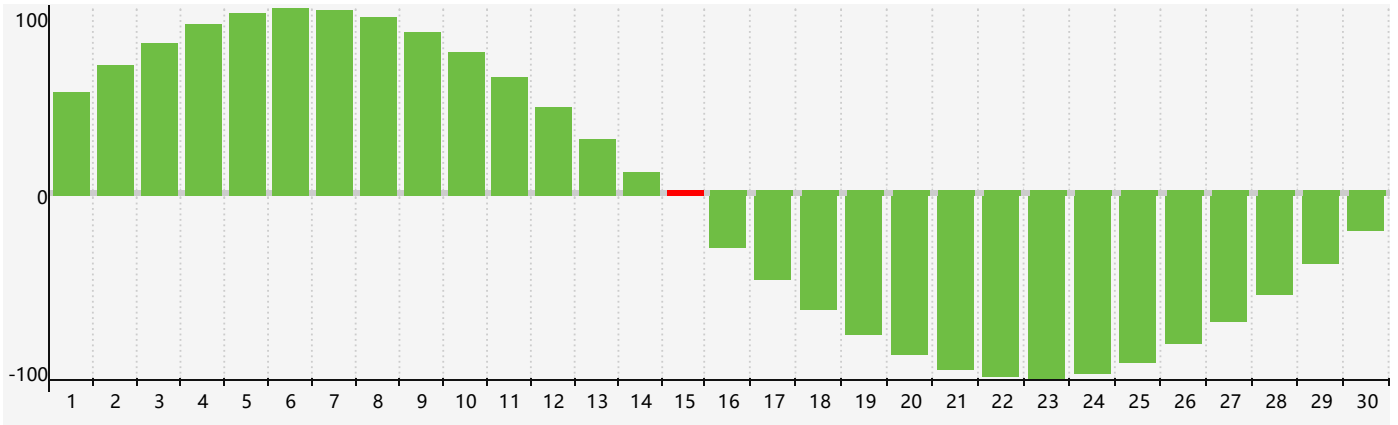

April 2024 Intellectual Biorhythm Charts

April 2024 Emotional Biorhythm Charts

April 2024 Physical Biorhythm Charts

April 2024

SUN	MON	TUE	WED	THU	FRI	SAT
31	1	2	3	4	5	6
7	8	9 Emotional	10	11	12	13 Physical
14	15 Intellectual	16	17	18	19	20
21	22	23	24	25	26	27
28	29	30	1	2	3	4