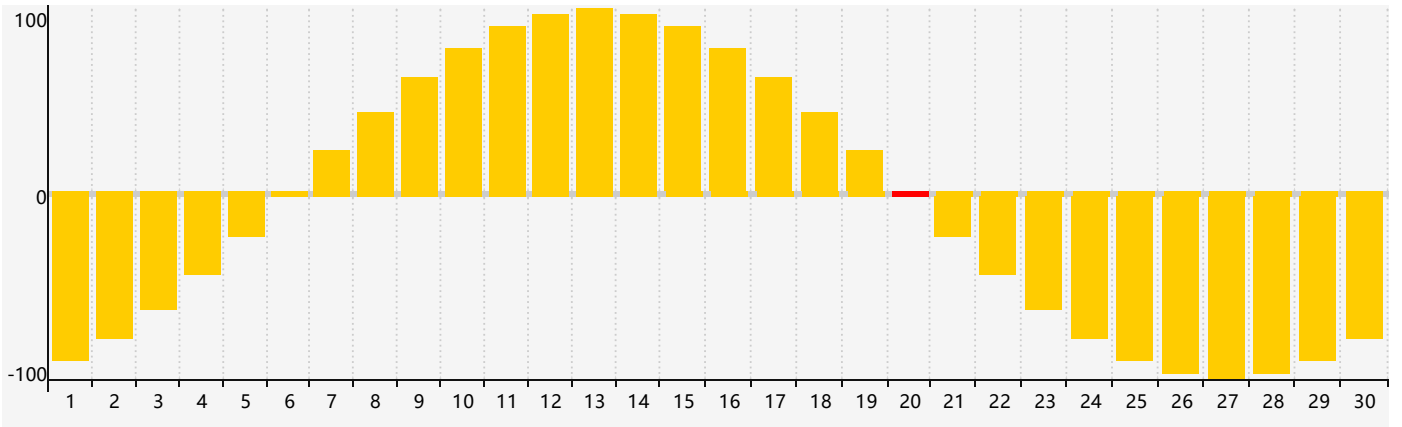

April 2024 Intellectual Biorhythm Charts

April 2024 Emotional Biorhythm Charts

April 2024 Physical Biorhythm Charts

April 2024

SUN	MON	TUE	WED	THU	FRI	SAT
31 	1 	2 	3 	4 	5 	6 
7 	8 	9 	10 	11 	12 Physical 	13 Intellectual 
14 	15 	16 	17 	18 	19 	20 Emotional 
21 	22 	23 	24 	25 	26 	27 
28 	29 	30 	1 	2 	3 	4 