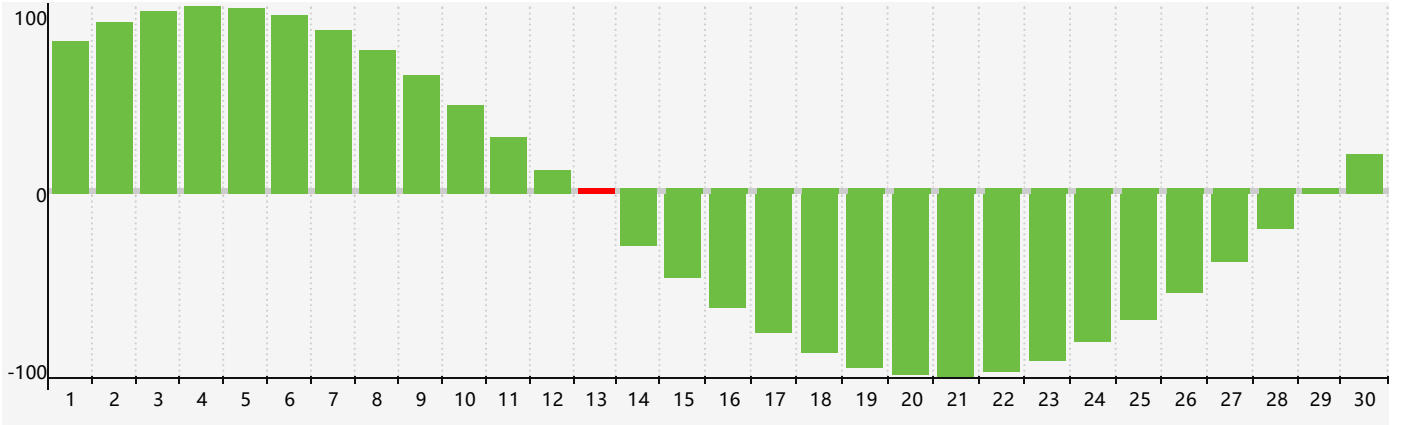

April 2024 Intellectual Biorhythm Charts

April 2024 Emotional Biorhythm Charts

April 2024 Physical Biorhythm Charts

April 2024

SUN	MON	TUE	WED	THU	FRI	SAT
31 	1 	2 	3 	4 	5 	6 
7 	8 	9 	10 	11 	12 Physical 	13 Intellectual 
14 	15 	16 	17 	18 	19 	20 Emotional 
21 	22 	23 	24 	25 	26 	27 
28 	29 	30 	1 	2 	3 	4 