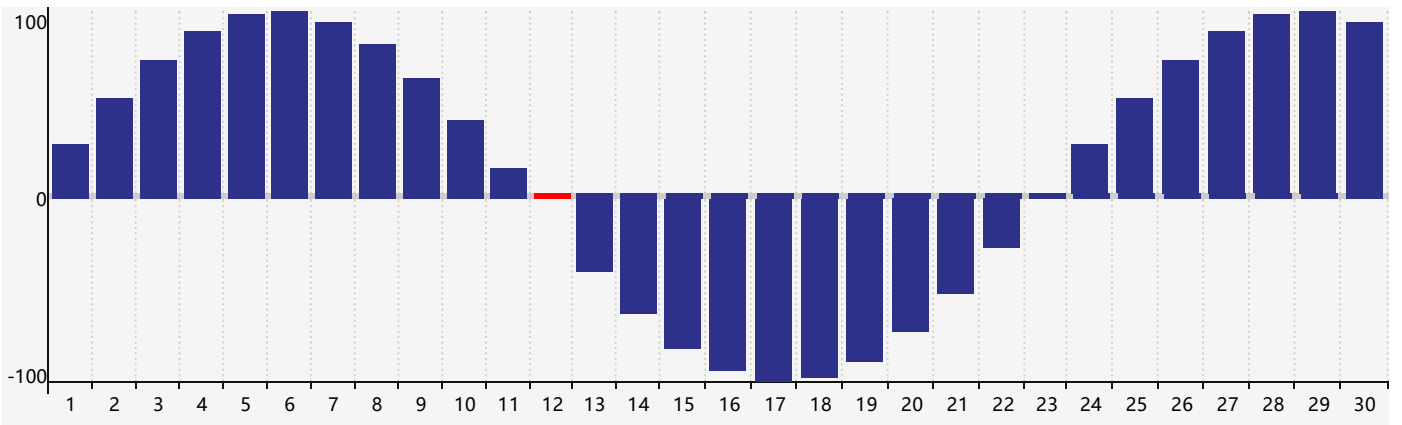

April 2024 Intellectual Biorhythm Charts

April 2024 Emotional Biorhythm Charts

April 2024 Physical Biorhythm Charts

April 2024

SUN	MON	TUE	WED	THU	FRI	SAT
31 	1 	2 	3 	4 	5 	6 
7 	8 	9 	10 	11 	12 Physical 	13 Intellectual 
14 	15 	16 	17 	18 	19 	20 Emotional 
21 	22 	23 	24 	25 	26 	27 
28 	29 	30 	1 	2 	3 	4 