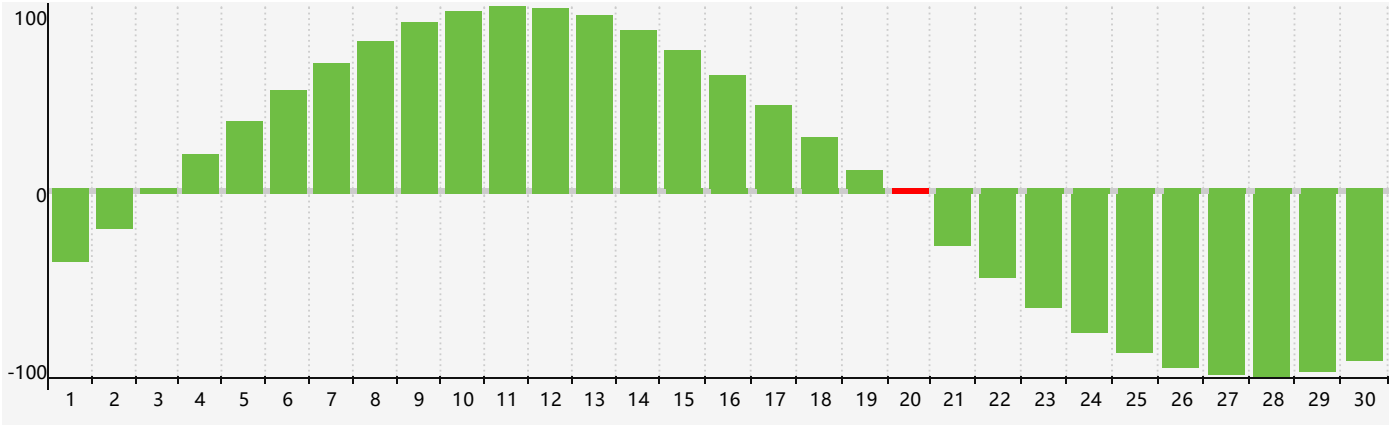

April 2024 Intellectual Biorhythm Charts

April 2024 Emotional Biorhythm Charts

April 2024 Physical Biorhythm Charts

April 2024

SUN	MON	TUE	WED	THU	FRI	SAT
31	1	2	3	4	5	6
7	8	9	10	11	12	13
14	15	16	17	18	19	20 Intellectual
21 Physical	22	23	24	25 Emotional	26	27
28	29	30	1	2	3	4