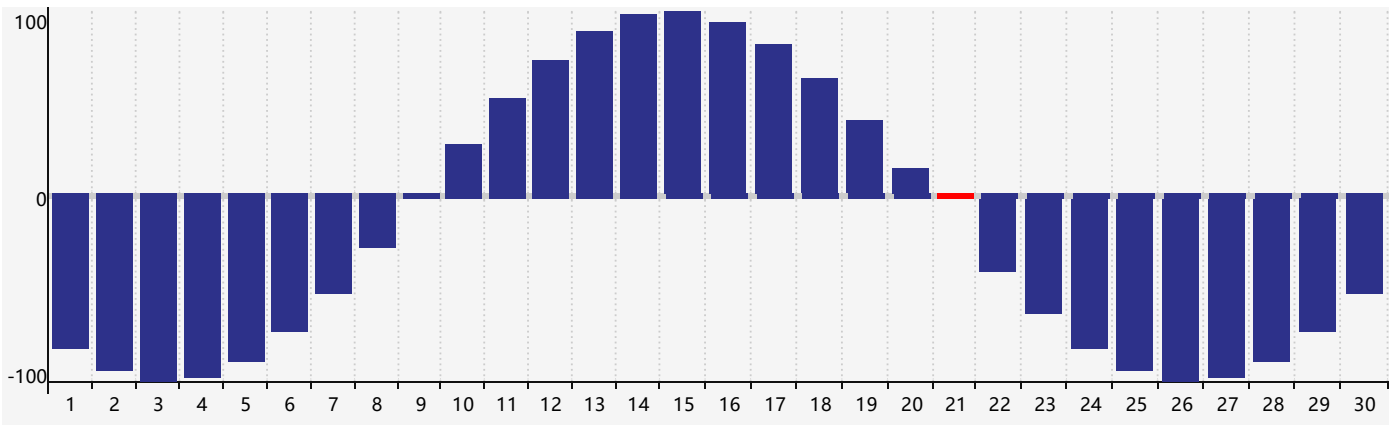

April 2024 Intellectual Biorhythm Charts

April 2024 Emotional Biorhythm Charts

April 2024 Physical Biorhythm Charts

April 2024

SUN	MON	TUE	WED	THU	FRI	SAT
31	1	2	3	4	5	6
7	8	9	10	11	12	13
14	15	16	17	18	19	20 Intellectual
21 Physical	22	23	24	25 Emotional	26	27
28	29	30	1	2	3	4