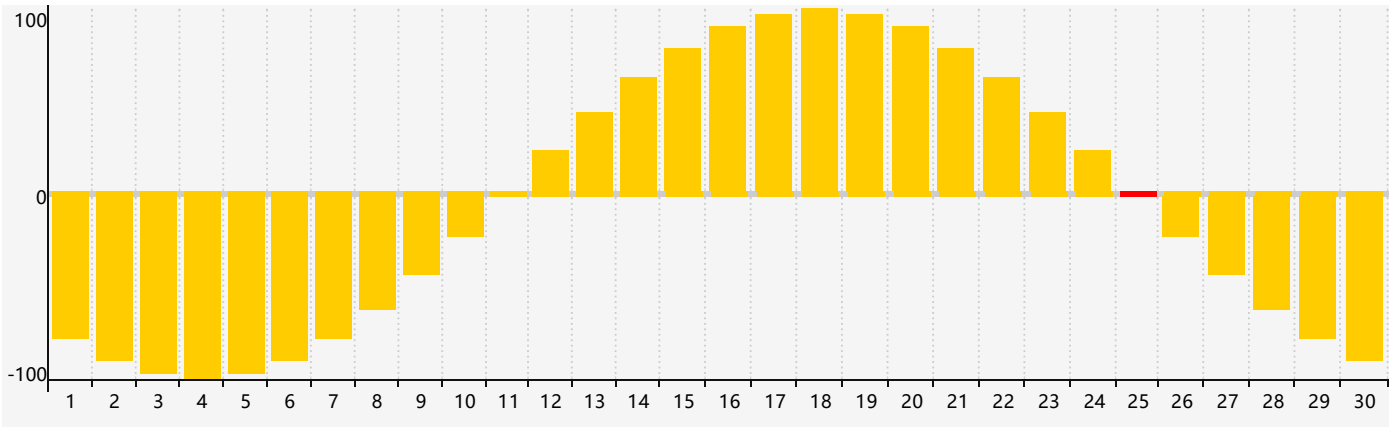

April 2024 Intellectual Biorhythm Charts

April 2024 Emotional Biorhythm Charts

April 2024 Physical Biorhythm Charts

April 2024

SUN	MON	TUE	WED	THU	FRI	SAT
31	1	2	3	4	5	6
7	8	9	10	11	12	13
14	15	16	17	18	19	20 Intellectual
21 Physical	22	23	24	25 Emotional	26	27
28	29	30	1	2	3	4