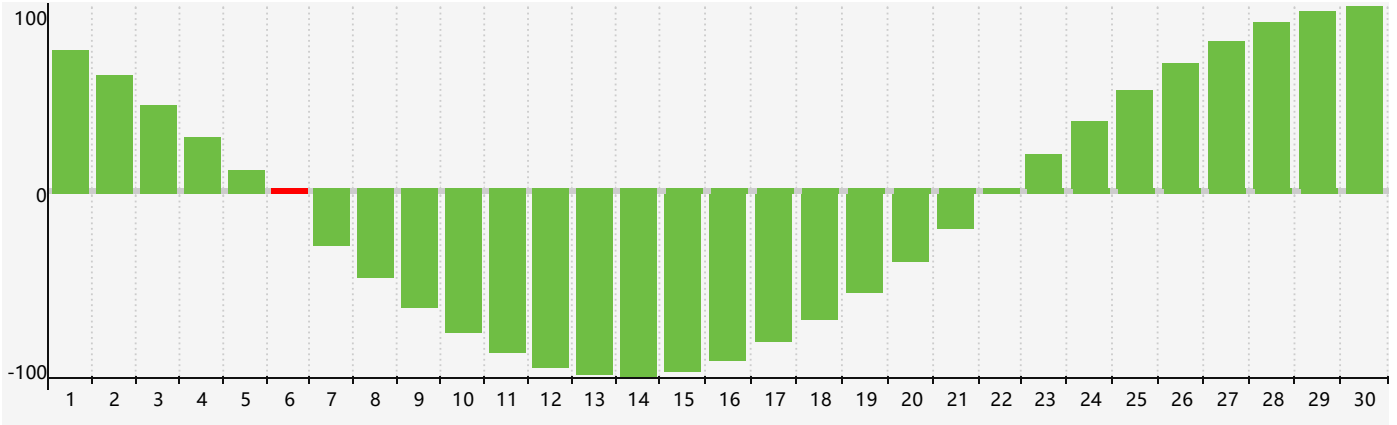

April 2024 Intellectual Biorhythm Charts

April 2024 Emotional Biorhythm Charts

April 2024 Physical Biorhythm Charts

April 2024

SUN	MON	TUE	WED	THU	FRI	SAT
31	1	2	3	4	5	6 Intellectual
7	8	9	10	11	12	13 Physical
14	15	16	17	18	19	20
21	22 Emotional	23	24	25	26	27
28	29	30	1	2	3	4