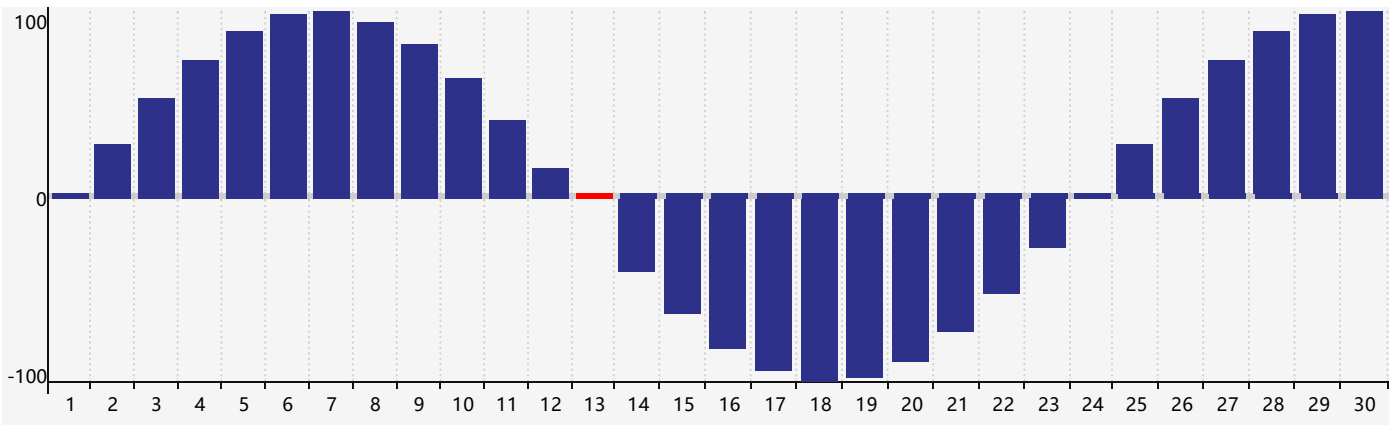

April 2024 Intellectual Biorhythm Charts

April 2024 Emotional Biorhythm Charts

April 2024 Physical Biorhythm Charts

April 2024

SUN	MON	TUE	WED	THU	FRI	SAT
31	1	2	3	4	5	6 Intellectual
7	8	9	10	11	12	13 Physical
14	15	16	17	18	19	20
21	22 Emotional	23	24	25	26	27
28	29	30	1	2	3	4