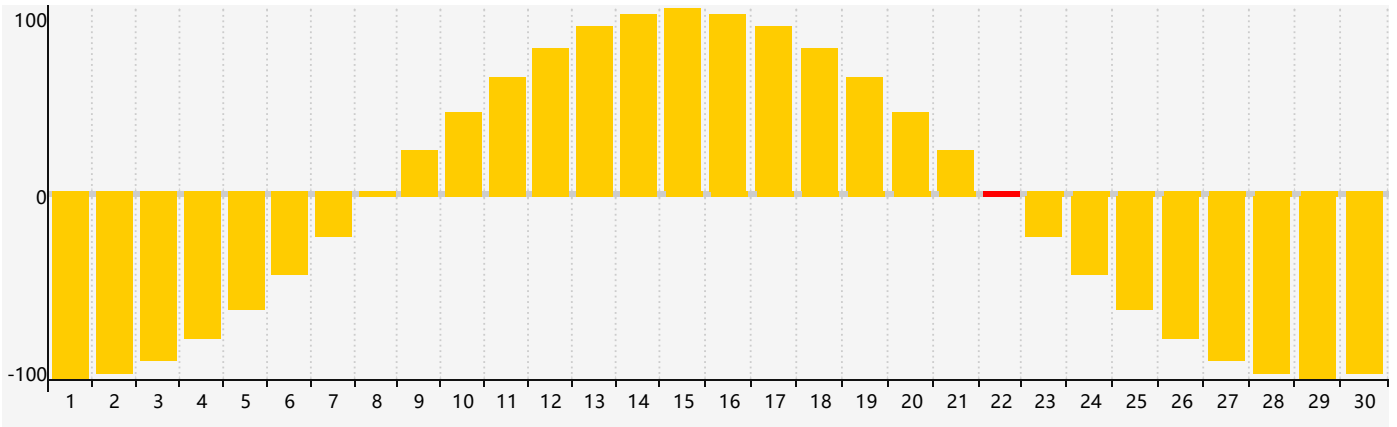

April 2024 Intellectual Biorhythm Charts

April 2024 Emotional Biorhythm Charts

April 2024 Physical Biorhythm Charts

April 2024

SUN	MON	TUE	WED	THU	FRI	SAT
31	1	2	3	4	5	6 Intellectual
7	8	9	10	11	12	13 Physical
14	15	16	17	18	19	20
21	22 Emotional	23	24	25	26	27
28	29	30	1	2	3	4