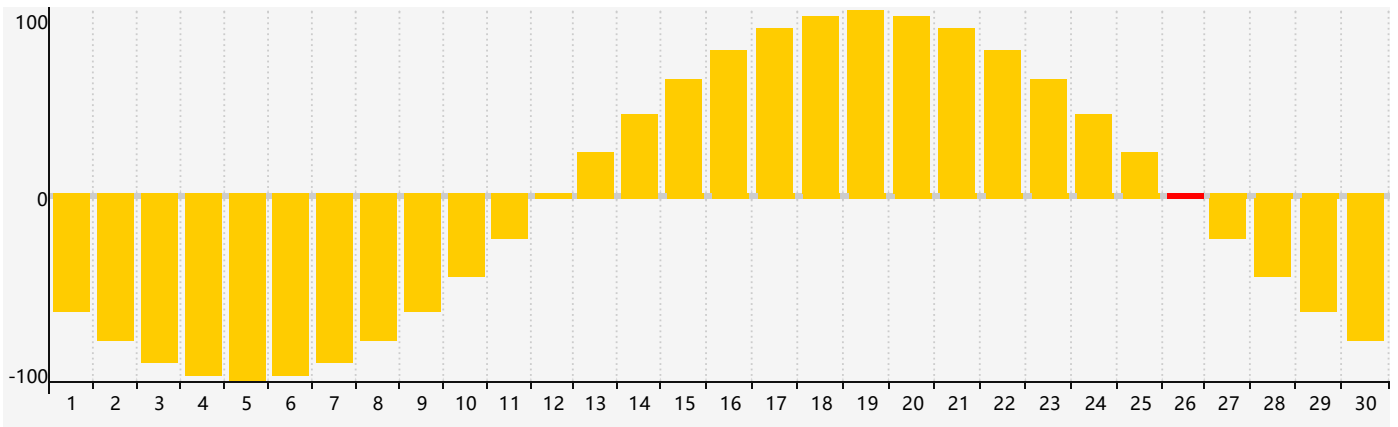

April 2024 Intellectual Biorhythm Charts

April 2024 Emotional Biorhythm Charts

April 2024 Physical Biorhythm Charts

April 2024

SUN	MON	TUE	WED	THU	FRI	SAT
31 	1 	2 	3 	4 	5 	6 
7 	8 	9 	10 	11 	12 	13 
14 	15 	16 	17 	18 	19 	20 
21 Physical 	22 	23 	24 	25 	26 Emotional 	27 Intellectual 
28 	29 	30 	1 	2 	3 	4 