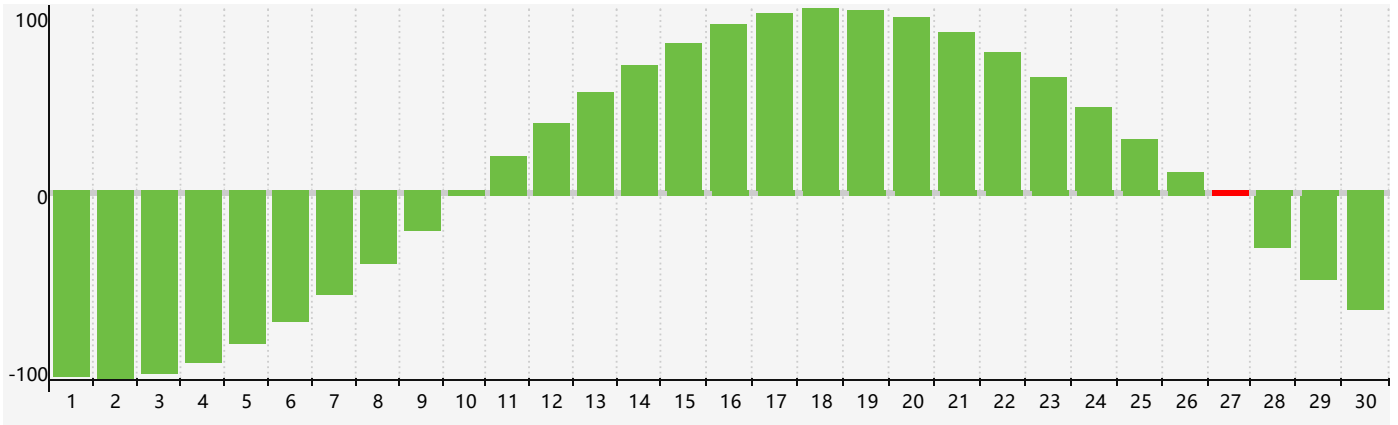

April 2024 Intellectual Biorhythm Charts

April 2024 Emotional Biorhythm Charts

April 2024 Physical Biorhythm Charts

April 2024

SUN	MON	TUE	WED	THU	FRI	SAT
31 	1 	2 	3 	4 	5 	6 
7 	8 	9 	10 	11 	12 	13 
14 	15 	16 	17 	18 	19 	20 
21 Physical 	22 	23 	24 	25 	26 Emotional 	27 Intellectual 
28 	29 	30 	1 	2 	3 	4 