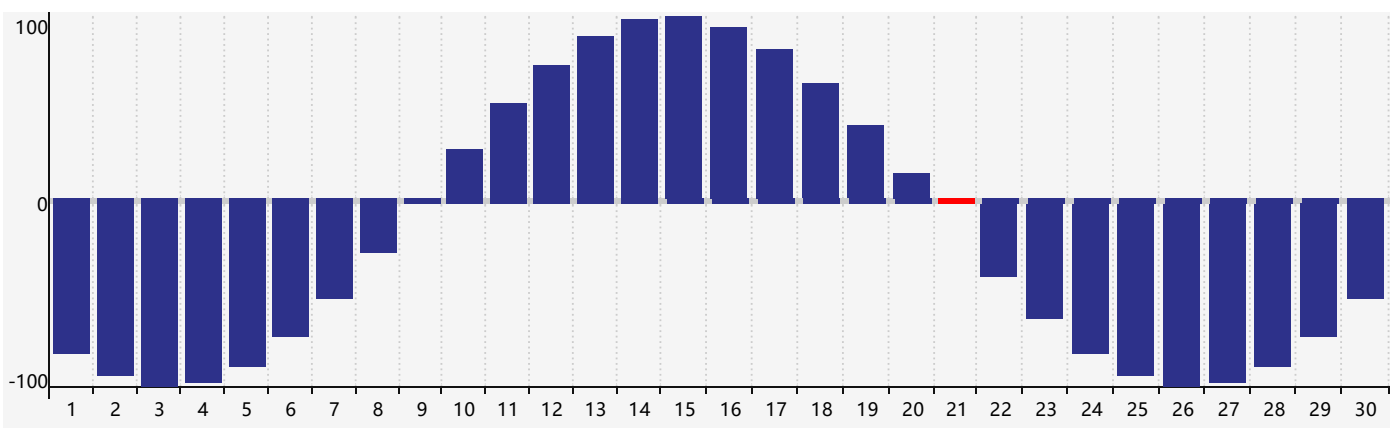

April 2024 Intellectual Biorhythm Charts

April 2024 Emotional Biorhythm Charts

April 2024 Physical Biorhythm Charts

April 2024

SUN	MON	TUE	WED	THU	FRI	SAT
31 	1 	2 	3 	4 	5 	6 
7 	8 	9 	10 	11 	12 	13 
14 	15 	16 	17 	18 	19 	20 
21 Physical 	22 	23 	24 	25 	26 Emotional 	27 Intellectual 
28 	29 	30 	1 	2 	3 	4 