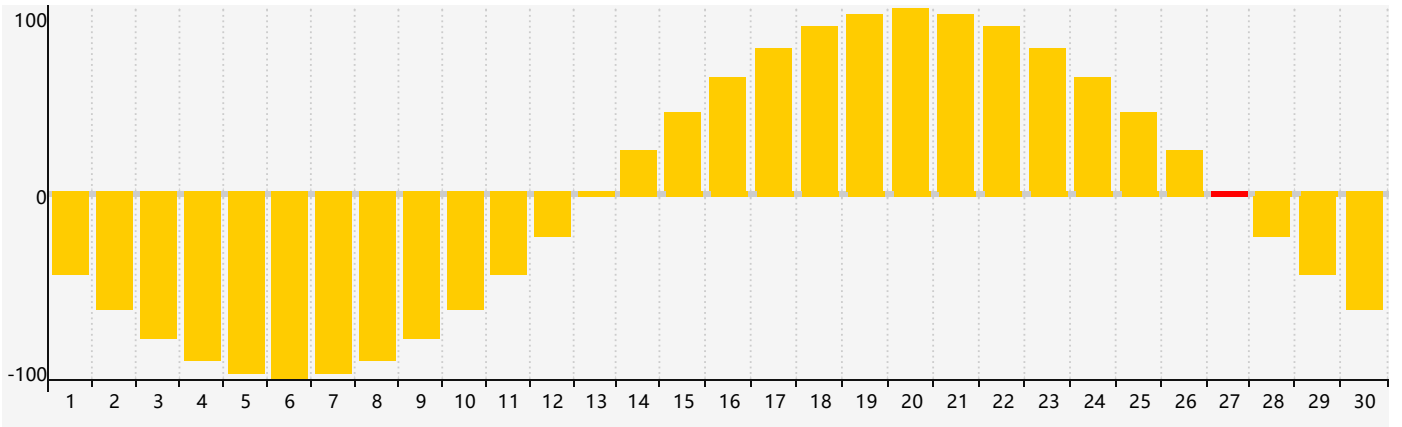

April 2024 Intellectual Biorhythm Charts

April 2024 Emotional Biorhythm Charts

April 2024 Physical Biorhythm Charts

April 2024

SUN	MON	TUE	WED	THU	FRI	SAT
31	1	2	3	4	5	6
7	8	9	10	11	12 Physical	13
14	15	16	17	18	19	20
21	22 Intellectual	23	24	25	26	27 Emotional
28	29	30	1	2	3	4