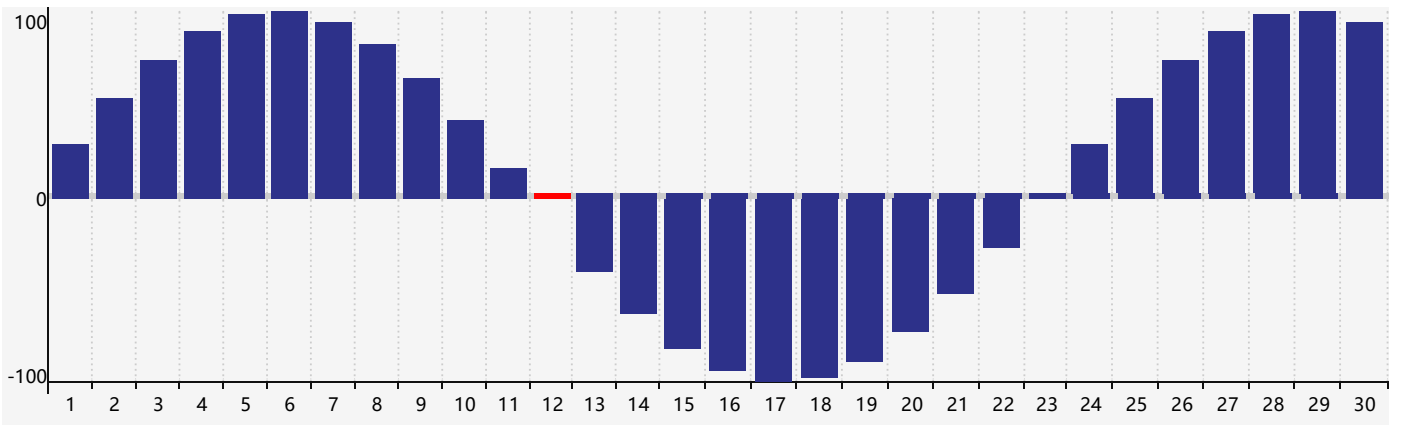

April 2024 Intellectual Biorhythm Charts

April 2024 Emotional Biorhythm Charts

April 2024 Physical Biorhythm Charts

April 2024

SUN	MON	TUE	WED	THU	FRI	SAT
31	1	2	3	4	5	6
7	8	9	10	11	12 Physical	13
14	15	16	17	18	19	20
21	22 Intellectual	23	24	25	26	27 Emotional
28	29	30	1	2	3	4