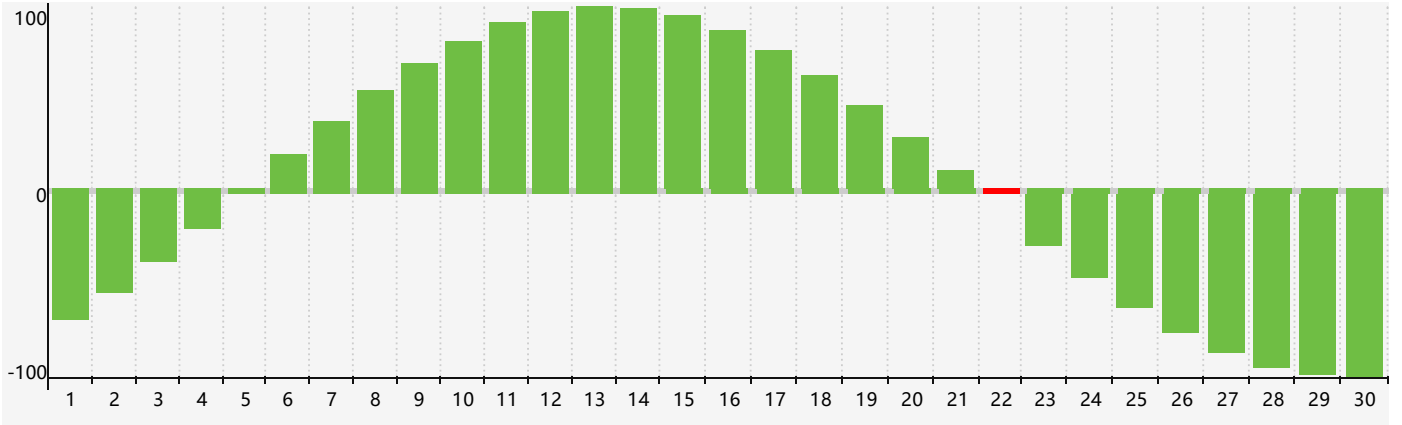

April 2024 Intellectual Biorhythm Charts

April 2024 Emotional Biorhythm Charts

April 2024 Physical Biorhythm Charts

April 2024

SUN	MON	TUE	WED	THU	FRI	SAT
31	1	2	3	4	5	6
7	8	9	10	11	12 Physical	13
14	15	16	17	18	19	20
21	22 Intellectual	23	24	25	26	27 Emotional
28	29	30	1	2	3	4