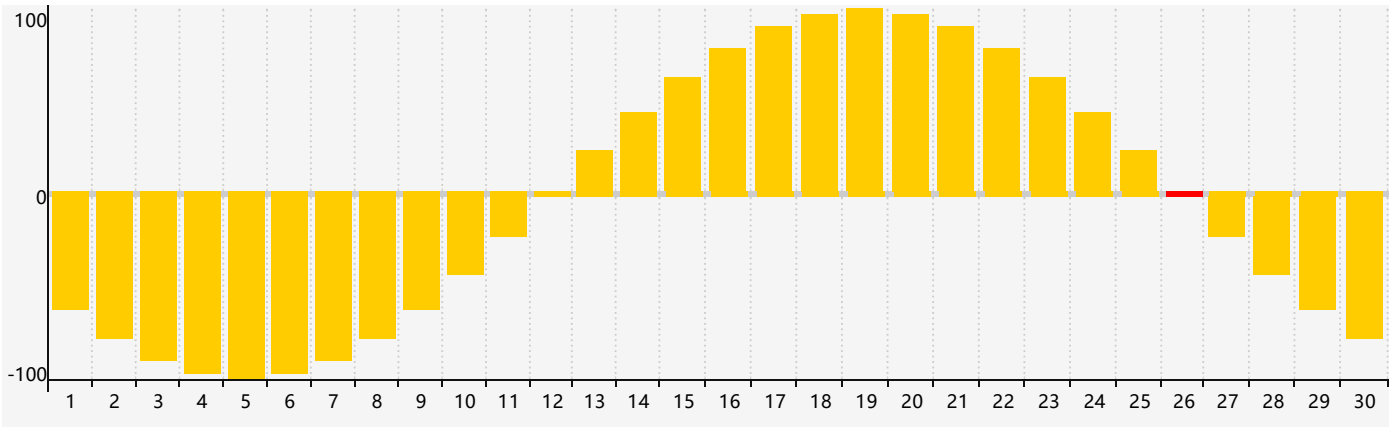

April 2024 Intellectual Biorhythm Charts

April 2024 Emotional Biorhythm Charts

April 2024 Physical Biorhythm Charts

April 2024

SUN	MON	TUE	WED	THU	FRI	SAT
31	1 Intellectual	2	3	4	5	6
7	8	9	10	11	12	13
14	15	16 Physical	17	18	19	20
21	22	23	24	25	26 Emotional	27
28	29	30	1	2	3	4 Intellectual