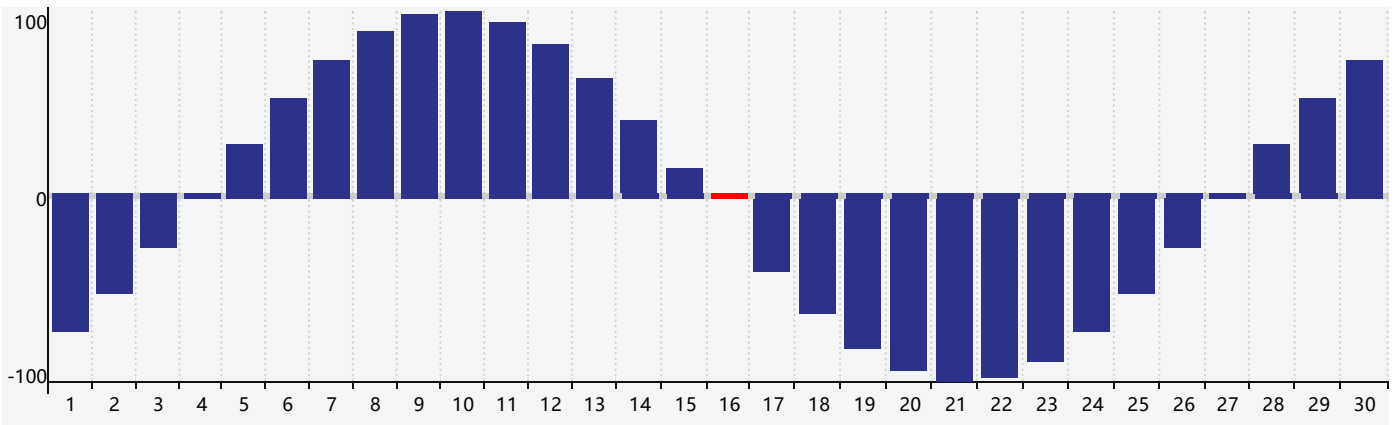

April 2024 Intellectual Biorhythm Charts

April 2024 Emotional Biorhythm Charts

April 2024 Physical Biorhythm Charts

April 2024

SUN	MON	TUE	WED	THU	FRI	SAT
31	1 Intellectual	2	3	4	5	6
7	8	9	10	11	12	13
14	15	16 Physical	17	18	19	20
21	22	23	24	25	26 Emotional	27
28	29	30	1	2	3	4 Intellectual