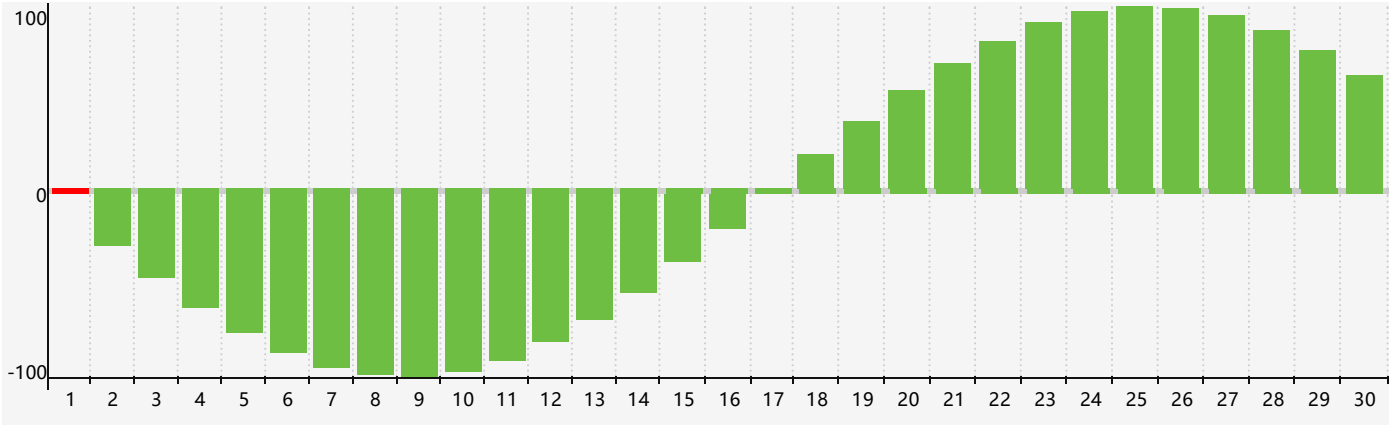

April 2024 Intellectual Biorhythm Charts

April 2024 Emotional Biorhythm Charts

April 2024 Physical Biorhythm Charts

April 2024

SUN	MON	TUE	WED	THU	FRI	SAT
31	1 Intellectual	2	3	4	5	6
7	8	9	10	11	12	13
14	15	16 Physical	17	18	19	20
21	22	23	24	25	26 Emotional	27
28	29	30	1	2	3	4 Intellectual