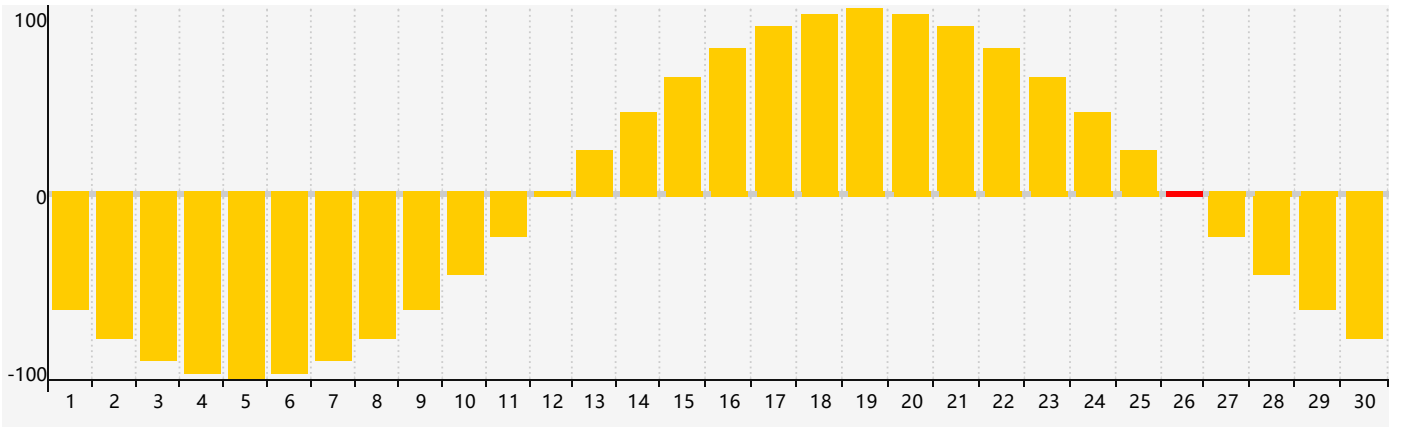

April 2024 Intellectual Biorhythm Charts

April 2024 Emotional Biorhythm Charts

April 2024 Physical Biorhythm Charts

April 2024

SUN	MON	TUE	WED	THU	FRI	SAT
31	1	2	3	4	5	6
7	8	9	10	11	12	13 Intellectual
14	15	16	17	18	19	20
21 Physical	22	23	24	25	26 Emotional	27
28	29	30	1	2	3	4