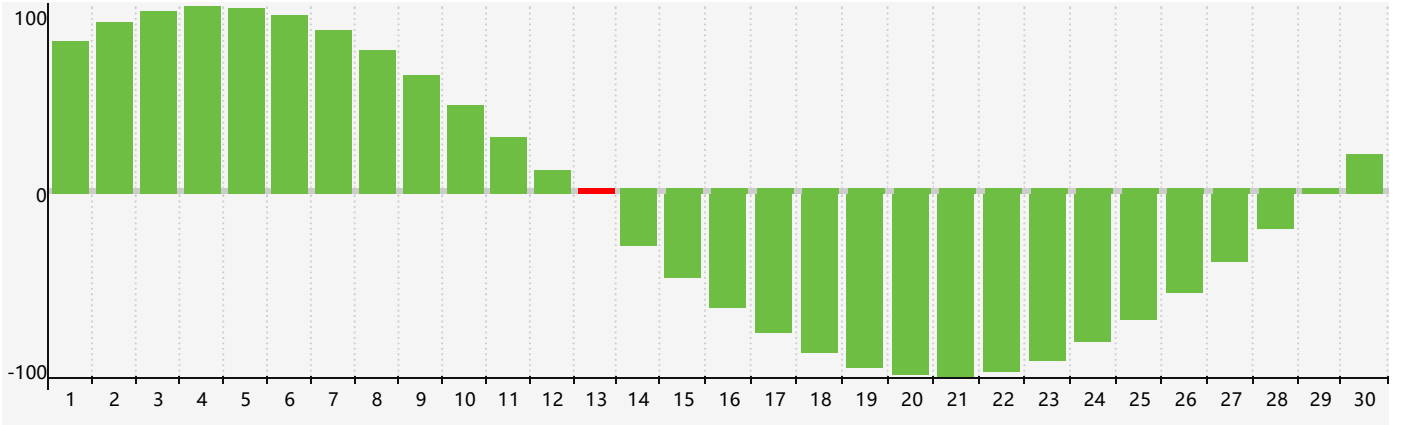

April 2024 Intellectual Biorhythm Charts

April 2024 Emotional Biorhythm Charts

April 2024 Physical Biorhythm Charts

April 2024

SUN	MON	TUE	WED	THU	FRI	SAT
31	1	2	3	4	5	6
7	8	9	10	11	12	13 Intellectual
14	15	16	17	18	19	20
21 Physical	22	23	24	25	26 Emotional	27
28	29	30	1	2	3	4