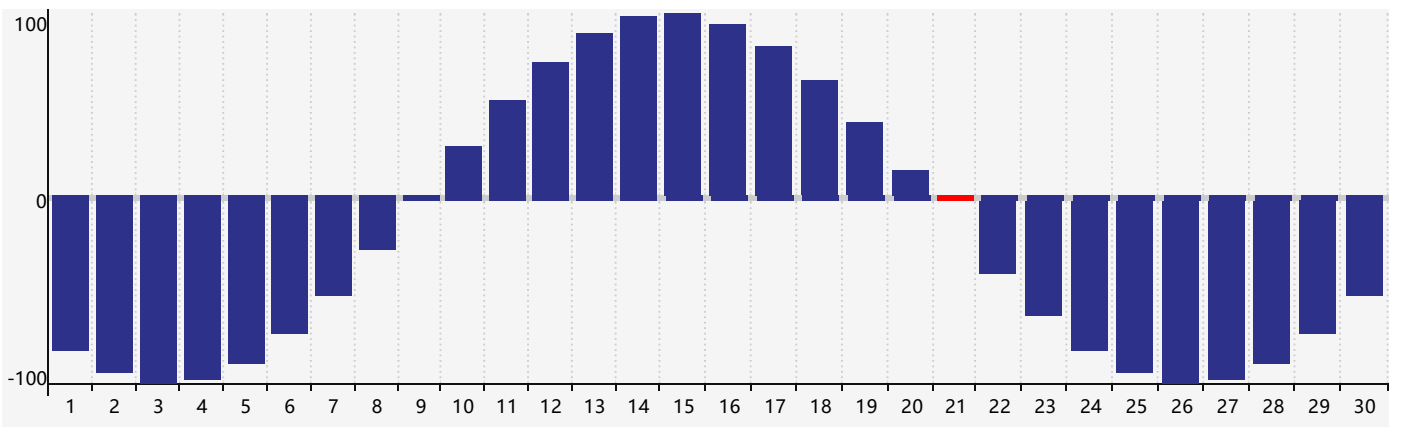

April 2024 Intellectual Biorhythm Charts

April 2024 Emotional Biorhythm Charts

April 2024 Physical Biorhythm Charts

April 2024

SUN	MON	TUE	WED	THU	FRI	SAT
31	1	2	3	4	5	6
7	8	9	10	11	12	13 Intellectual
14	15	16	17	18	19	20
21 Physical	22	23	24	25	26 Emotional	27
28	29	30	1	2	3	4