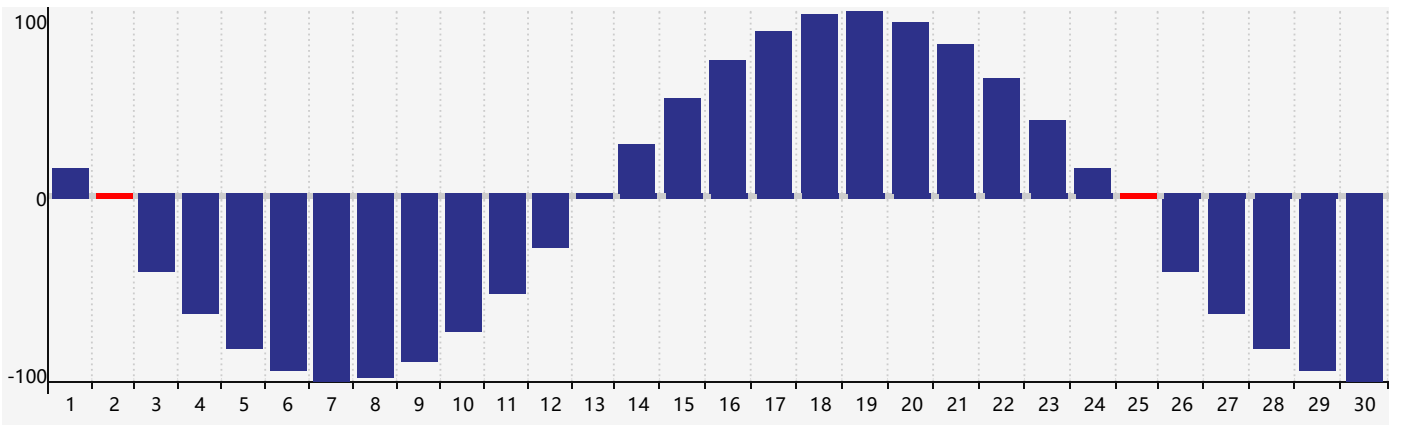

April 2024 Intellectual Biorhythm Charts

April 2024 Emotional Biorhythm Charts

April 2024 Physical Biorhythm Charts

April 2024

SUN	MON	TUE	WED	THU	FRI	SAT
31	1	2 Physical	3 Emotional	4	5	6 Intellectual
7	8	9	10	11	12	13
14	15	16	17	18	19	20
21	22	23	24	25 Physical	26	27
28	29	30	1 Emotional	2	3	4