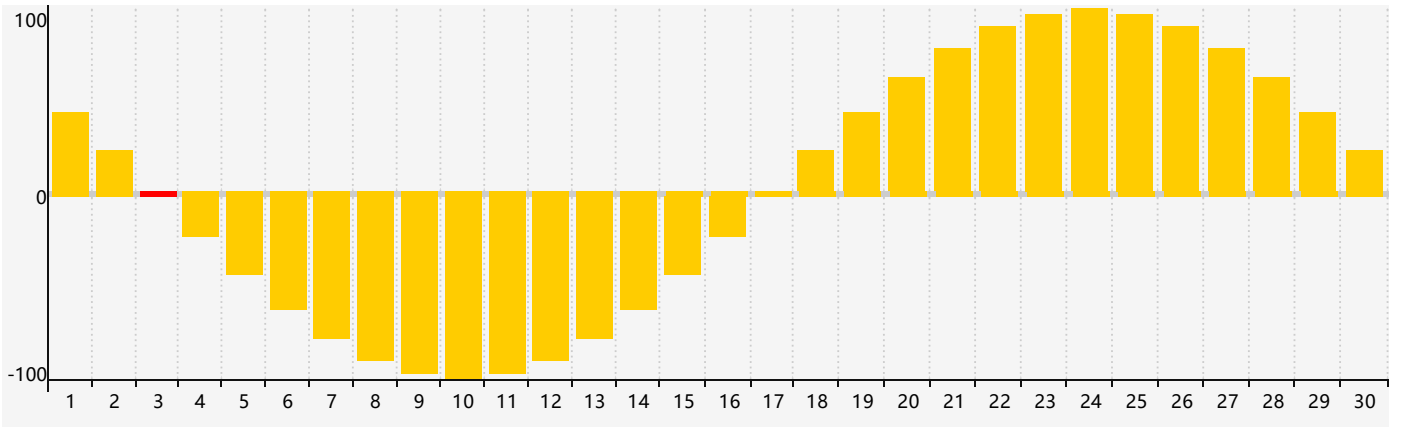

April 2024 Intellectual Biorhythm Charts

April 2024 Emotional Biorhythm Charts

April 2024 Physical Biorhythm Charts

April 2024

SUN	MON	TUE	WED	THU	FRI	SAT
31	1	2 Physical	3 Emotional	4	5	6 Intellectual
7	8	9	10	11	12	13
14	15	16	17	18	19	20
21	22	23	24	25 Physical	26	27
28	29	30	1 Emotional	2	3	4