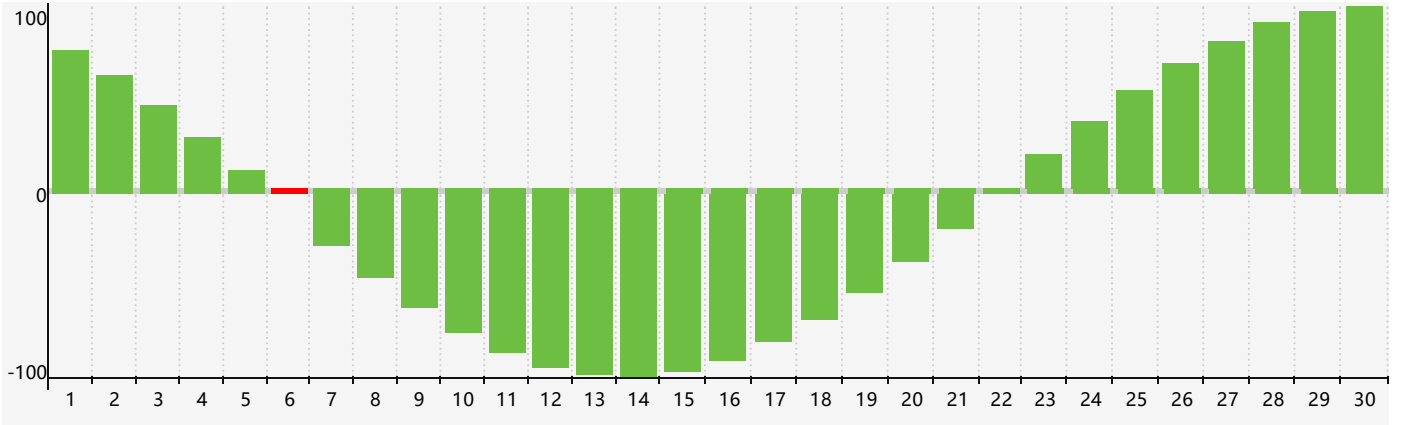

April 2024 Intellectual Biorhythm Charts

April 2024 Emotional Biorhythm Charts

April 2024 Physical Biorhythm Charts

April 2024

SUN	MON	TUE	WED	THU	FRI	SAT
31	1	2 Physical	3 Emotional	4	5	6 Intellectual
7	8	9	10	11	12	13
14	15	16	17	18	19	20
21	22	23	24	25 Physical	26	27
28	29	30	1 Emotional	2	3	4