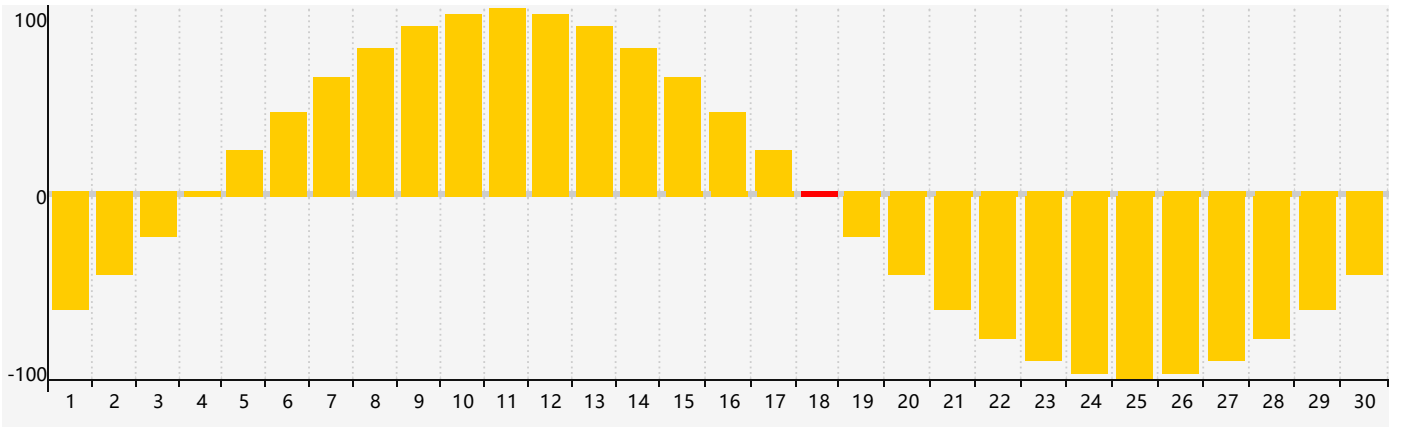

April 2024 Intellectual Biorhythm Charts

April 2024 Emotional Biorhythm Charts

April 2024 Physical Biorhythm Charts

April 2024

SUN	MON	TUE	WED	THU	FRI	SAT
31	1	2	3	4	5	6
7	8	9	10	11 Physical	12	13
14	15	16	17	18 Emotional	19	20
21	22	23	24	25	26	27
28	29	30	1 Intellectual	2	3	4 Physical