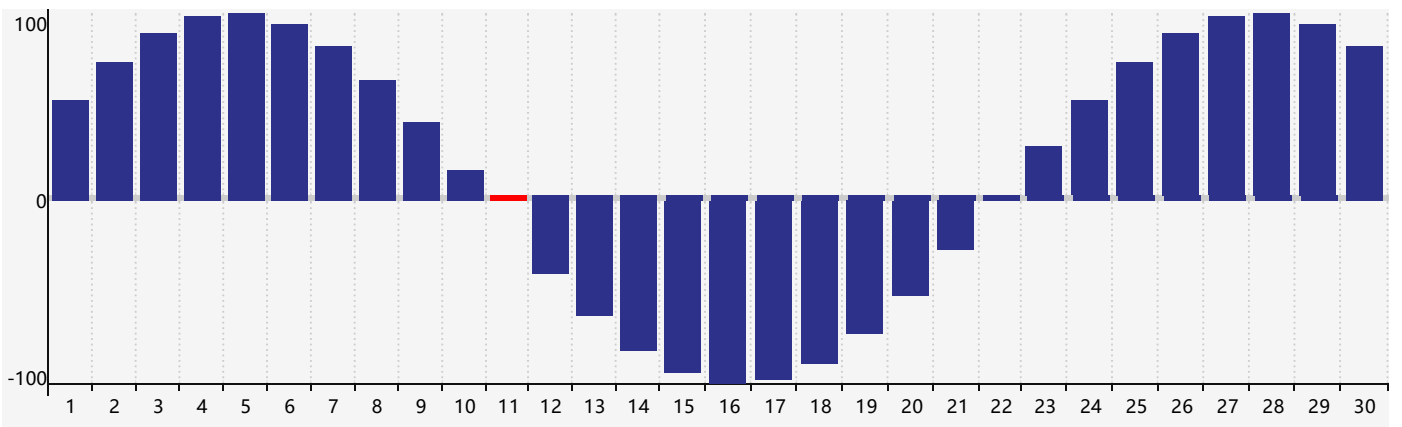

April 2024 Intellectual Biorhythm Charts

April 2024 Emotional Biorhythm Charts

April 2024 Physical Biorhythm Charts

April 2024

SUN	MON	TUE	WED	THU	FRI	SAT
31	1	2	3	4	5	6
7	8	9	10	11 Physical	12	13
14	15	16	17	18 Emotional	19	20
21	22	23	24	25	26	27
28	29	30	1 Intellectual	2	3	4 Physical