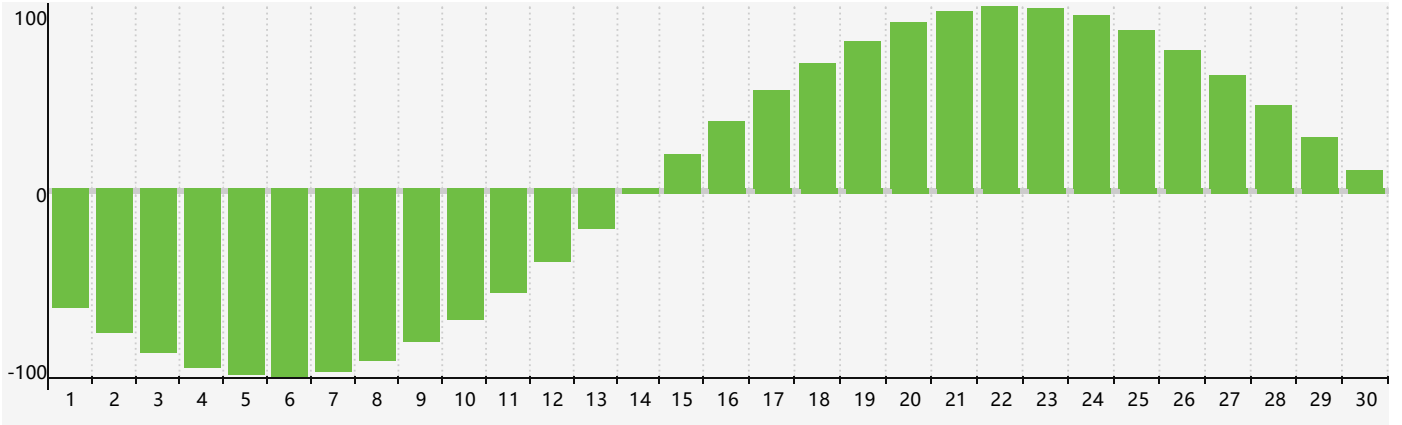

April 2024 Intellectual Biorhythm Charts

April 2024 Emotional Biorhythm Charts

April 2024 Physical Biorhythm Charts

April 2024

SUN	MON	TUE	WED	THU	FRI	SAT
31	1	2	3	4	5	6
7	8	9	10	11 Physical	12	13
14	15	16	17	18 Emotional	19	20
21	22	23	24	25	26	27
28	29	30	1 Intellectual	2	3	4 Physical