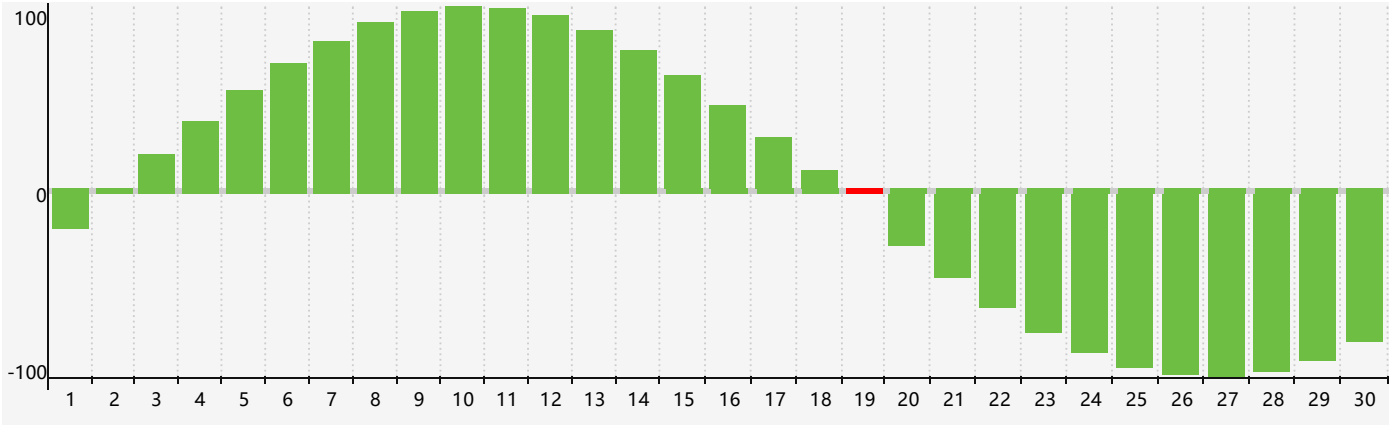

April 2024 Intellectual Biorhythm Charts

April 2024 Emotional Biorhythm Charts

April 2024 Physical Biorhythm Charts

April 2024

SUN	MON	TUE	WED	THU	FRI	SAT
31	1	2 Emotional	3	4	5	6
7	8	9	10	11	12	13
14	15	16	17	18	19 Intellectual	20
21 Physical	22	23	24	25	26	27
28	29	30 Emotional	1	2	3	4