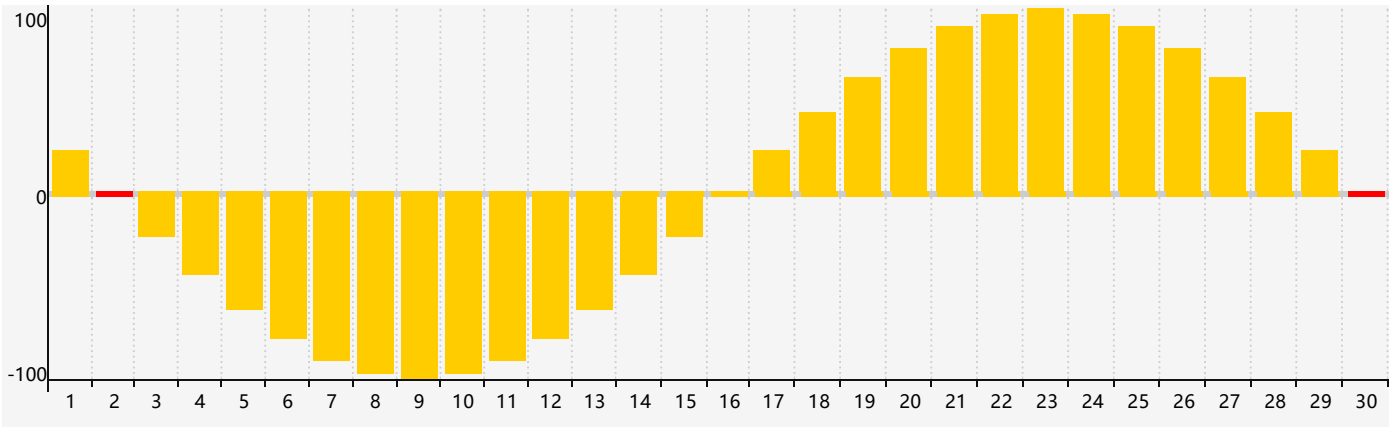

April 2024 Intellectual Biorhythm Charts

April 2024 Emotional Biorhythm Charts

April 2024 Physical Biorhythm Charts

April 2024

SUN	MON	TUE	WED	THU	FRI	SAT
31	1	2 Emotional	3	4	5	6
7	8	9	10	11	12	13
14	15	16	17	18	19 Intellectual	20
21 Physical	22	23	24	25	26	27
28	29	30 Emotional	1	2	3	4