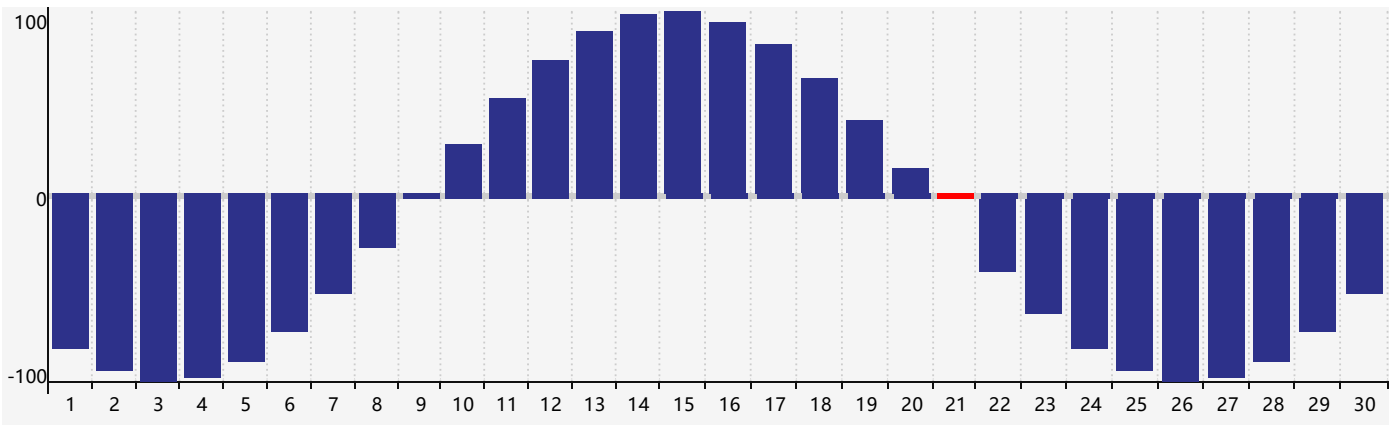

April 2024 Intellectual Biorhythm Charts

April 2024 Emotional Biorhythm Charts

April 2024 Physical Biorhythm Charts

April 2024

SUN	MON	TUE	WED	THU	FRI	SAT
31	1	2 Emotional	3	4	5	6
7	8	9	10	11	12	13
14	15	16	17	18	19 Intellectual	20
21 Physical	22	23	24	25	26	27
28	29	30 Emotional	1	2	3	4