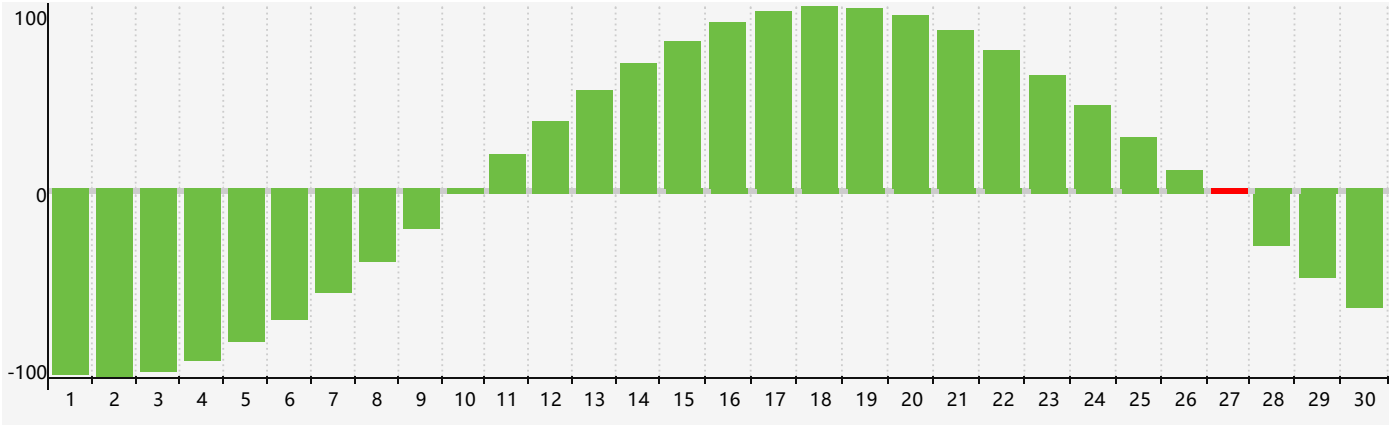

April 2024 Intellectual Biorhythm Charts

April 2024 Emotional Biorhythm Charts

April 2024 Physical Biorhythm Charts

April 2024

SUN	MON	TUE	WED	THU	FRI	SAT
31 	1 	2 	3 	4 	5 	6 
7 	8 	9 	10 	11 	12 	13 
14 	15 	16 	17 	18 	19 	20 
21 	22 Physical 	23 	24 	25 	26 Emotional 	27 Intellectual 
28 	29 	30 	1 	2 	3 	4 