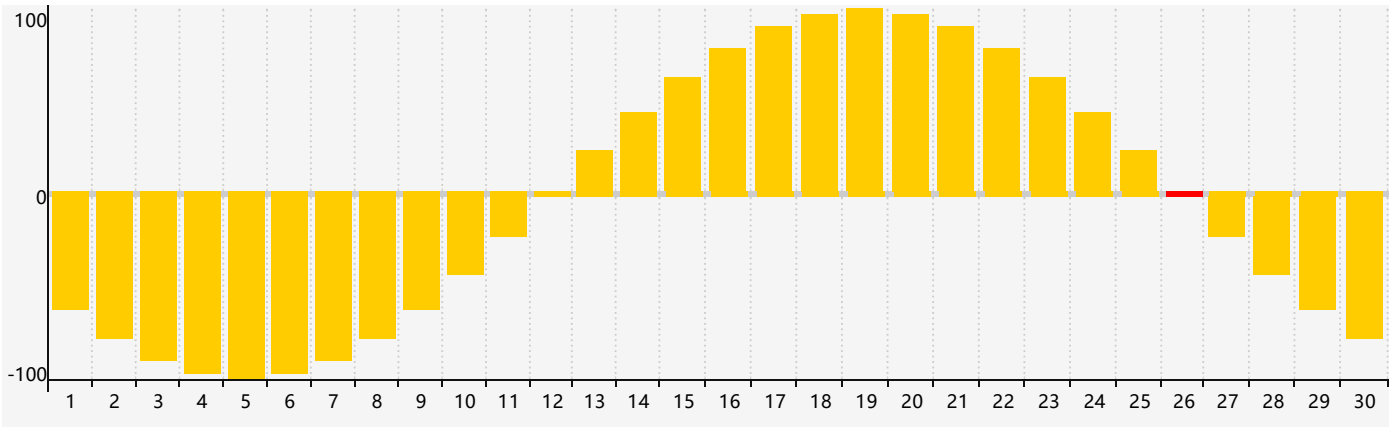

April 2024 Intellectual Biorhythm Charts

April 2024 Emotional Biorhythm Charts

April 2024 Physical Biorhythm Charts

April 2024

SUN	MON	TUE	WED	THU	FRI	SAT
31 	1 	2 	3 	4 	5 	6 
7 	8 	9 	10 	11 	12 	13 
14 	15 	16 	17 	18 	19 	20 
21 	22 Physical 	23 	24 	25 	26 Emotional 	27 Intellectual 
28 	29 	30 	1 	2 	3 	4 