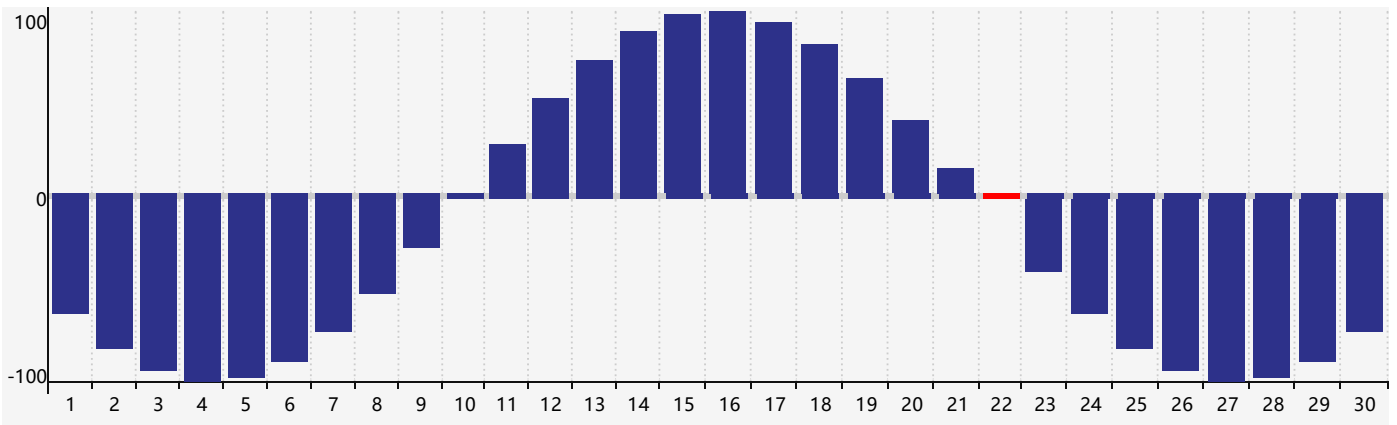

April 2024 Intellectual Biorhythm Charts

April 2024 Emotional Biorhythm Charts

April 2024 Physical Biorhythm Charts

April 2024

SUN	MON	TUE	WED	THU	FRI	SAT
31 	1 	2 	3 	4 	5 	6 
7 	8 	9 	10 	11 	12 	13 
14 	15 	16 	17 	18 	19 	20 
21 	22 Physical 	23 	24 	25 	26 Emotional 	27 Intellectual 
28 	29 	30 	1 	2 	3 	4 