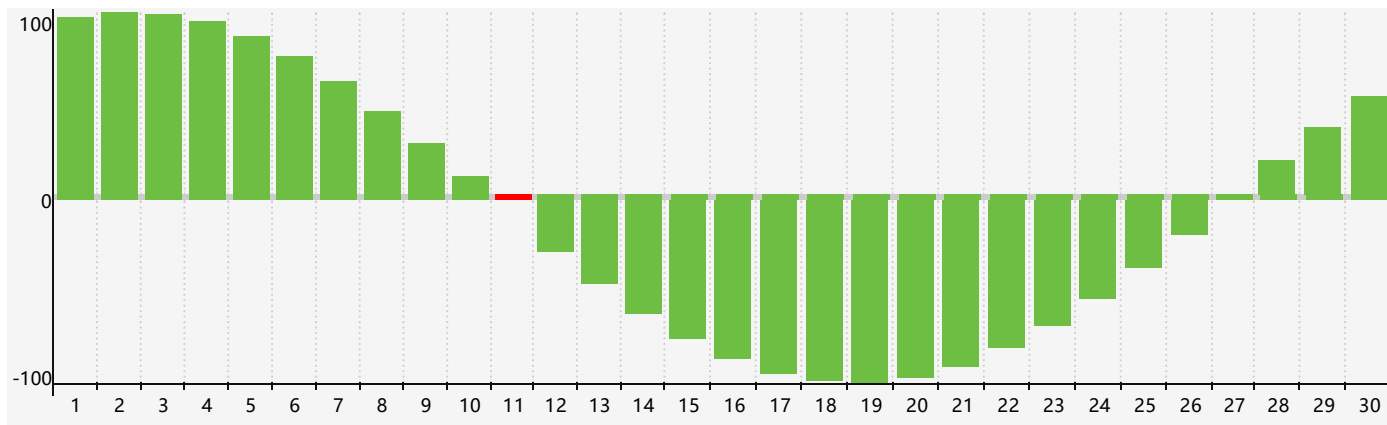

April 2024 Intellectual Biorhythm Charts

April 2024 Emotional Biorhythm Charts

April 2024 Physical Biorhythm Charts

April 2024

SUN	MON	TUE	WED	THU	FRI	SAT
31	1	2	3	4	5	6
7	8	9	10	11 <small>Intellectual</small>	12	13
14	15	16	17 <small>Physical</small>	18	19	20
21	22 <small>Emotional</small>	23	24	25	26	27
28	29	30	1	2	3	4