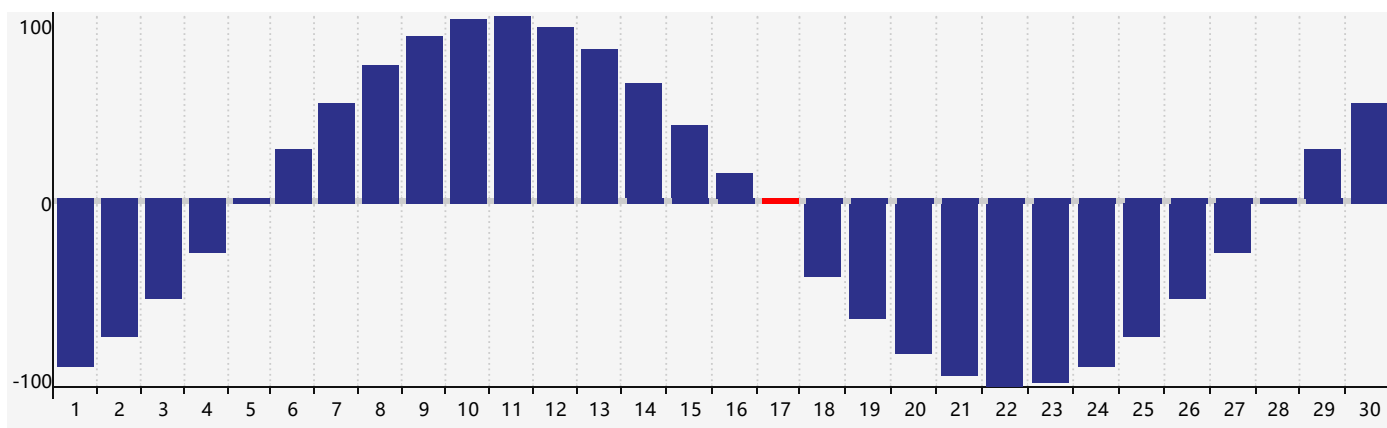

April 2024 Intellectual Biorhythm Charts

April 2024 Emotional Biorhythm Charts

April 2024 Physical Biorhythm Charts

April 2024

SUN	MON	TUE	WED	THU	FRI	SAT
31	1	2	3	4	5	6
7	8	9	10	11 <small>Intellectual</small>	12	13
14	15	16	17 <small>Physical</small>	18	19	20
21	22 <small>Emotional</small>	23	24	25	26	27
28	29	30	1	2	3	4