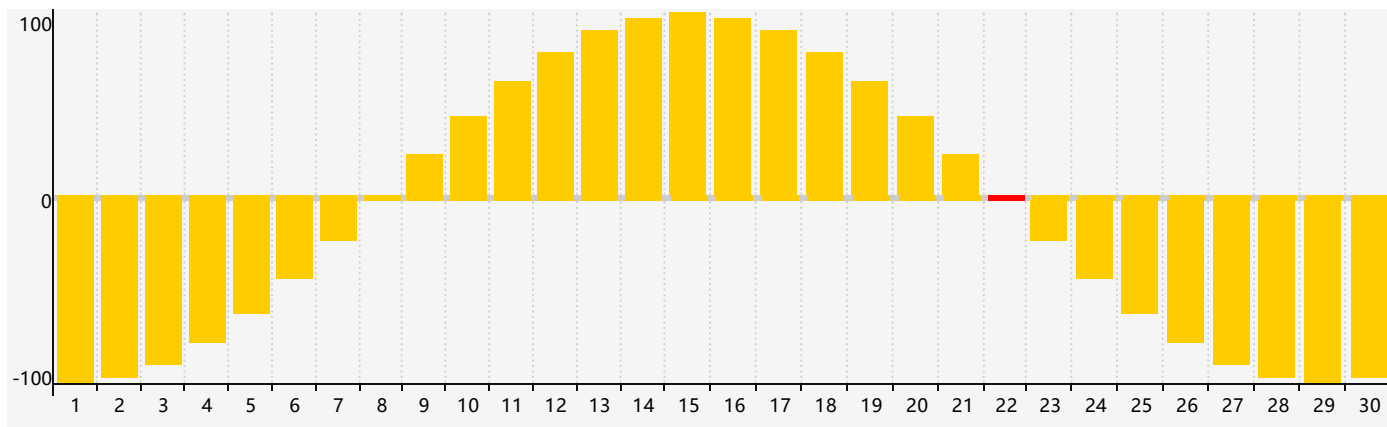

April 2024 Intellectual Biorhythm Charts

April 2024 Emotional Biorhythm Charts

April 2024 Physical Biorhythm Charts

April 2024

SUN	MON	TUE	WED	THU	FRI	SAT
31	1	2	3	4	5	6
7	8	9	10	11 <small>Intellectual</small>	12	13
14	15	16	17 <small>Physical</small>	18	19	20
21	22 <small>Emotional</small>	23	24	25	26	27
28	29	30	1	2	3	4