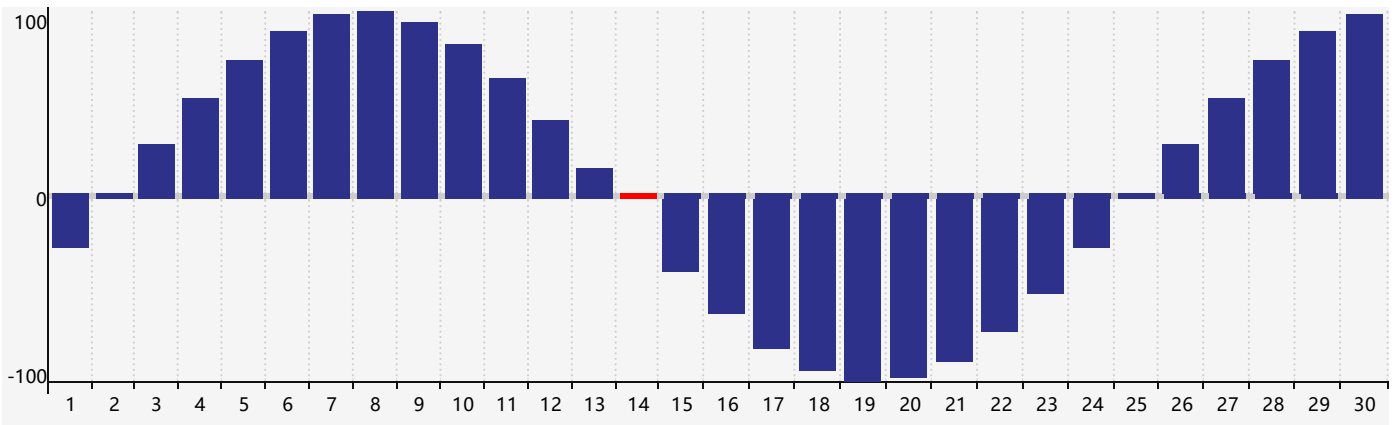

April 2024 Intellectual Biorhythm Charts

April 2024 Emotional Biorhythm Charts

April 2024 Physical Biorhythm Charts

April 2024

SUN	MON	TUE	WED	THU	FRI	SAT
31 	1 	2 	3 	4 	5 	6 
7 	8 	9 	10 	11 	12 	13 
14 Physical 	15 	16 	17 	18 Emotional 	19 	20 Intellectual 
21 	22 	23 	24 	25 	26 	27 
28 	29 	30 	1 	2 	3 	4 