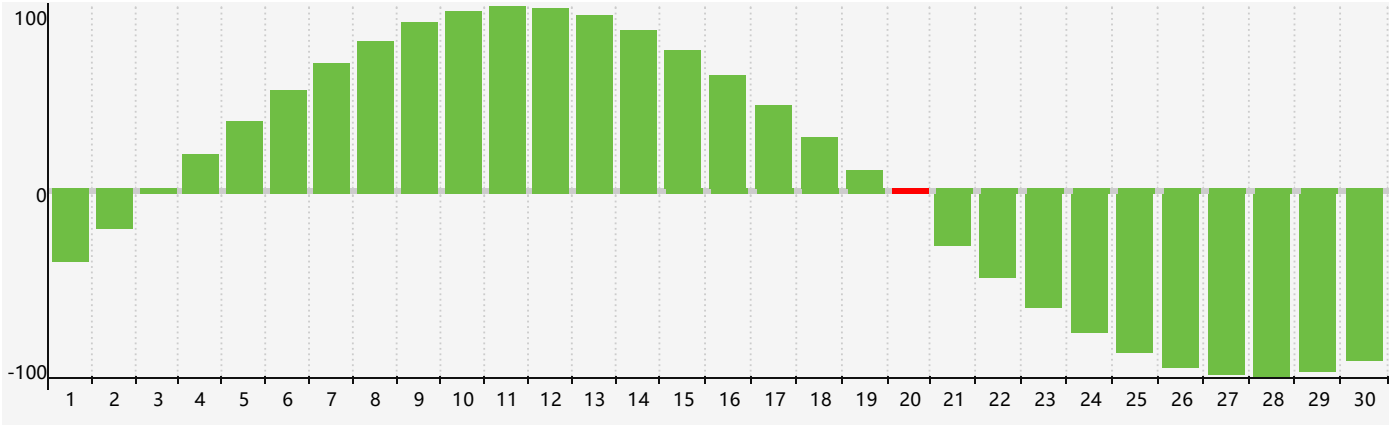

April 2024 Intellectual Biorhythm Charts

April 2024 Emotional Biorhythm Charts

April 2024 Physical Biorhythm Charts

April 2024

SUN	MON	TUE	WED	THU	FRI	SAT
31 	1 	2 	3 	4 	5 	6 
7 	8 	9 	10 	11 	12 	13 
14 Physical 	15 	16 	17 	18 Emotional 	19 	20 Intellectual 
21 	22 	23 	24 	25 	26 	27 
28 	29 	30 	1 	2 	3 	4 