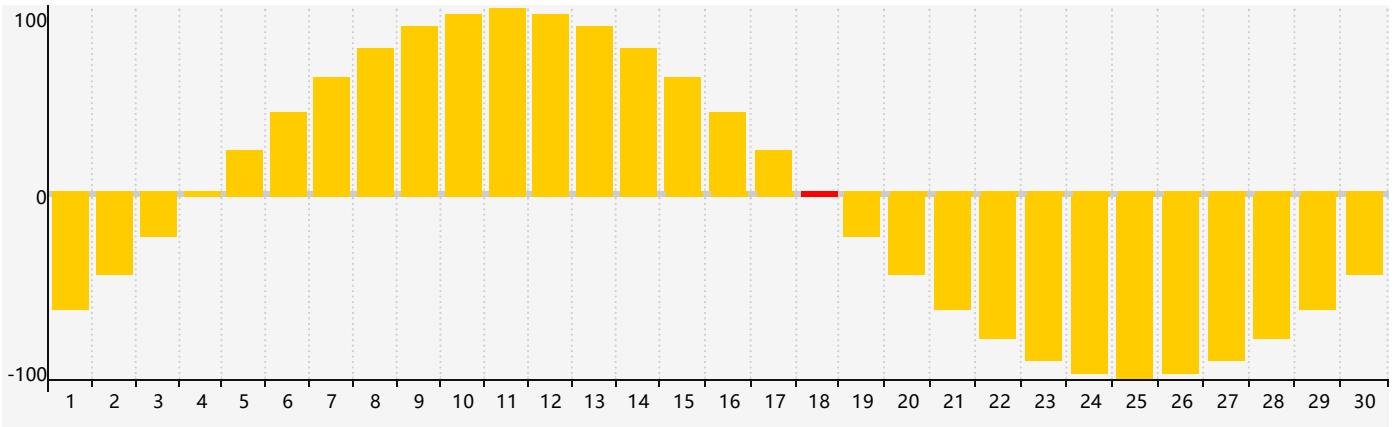

April 2024 Intellectual Biorhythm Charts

April 2024 Emotional Biorhythm Charts

April 2024 Physical Biorhythm Charts

April 2024

SUN	MON	TUE	WED	THU	FRI	SAT
31 	1 	2 	3 	4 	5 	6 
7 	8 	9 	10 	11 	12 	13 
14 Physical 	15 	16 	17 	18 Emotional 	19 	20 Intellectual 
21 	22 	23 	24 	25 	26 	27 
28 	29 	30 	1 	2 	3 	4 