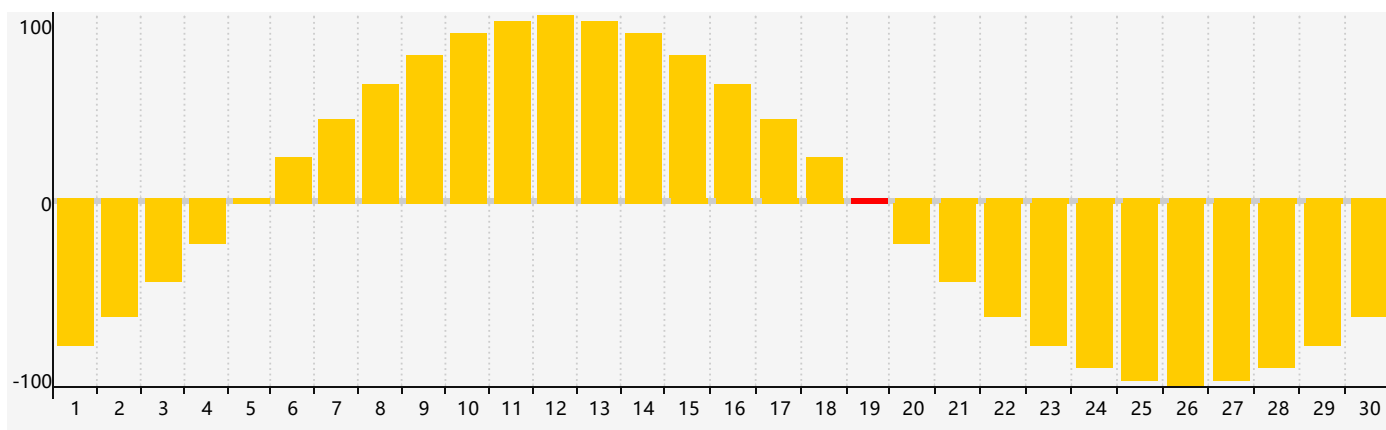

April 2024 Intellectual Biorhythm Charts

April 2024 Emotional Biorhythm Charts

April 2024 Physical Biorhythm Charts

April 2024

SUN	MON	TUE	WED	THU	FRI	SAT
31 	1 	2 Physical 	3 	4 	5 	6 
7 	8 	9 	10 	11 Intellectual 	12 	13 
14 	15 	16 	17 	18 	19 Emotional 	20 
21 	22 	23 	24 	25 Physical 	26 	27 
28 	29 	30 	1 	2 	3 	4 