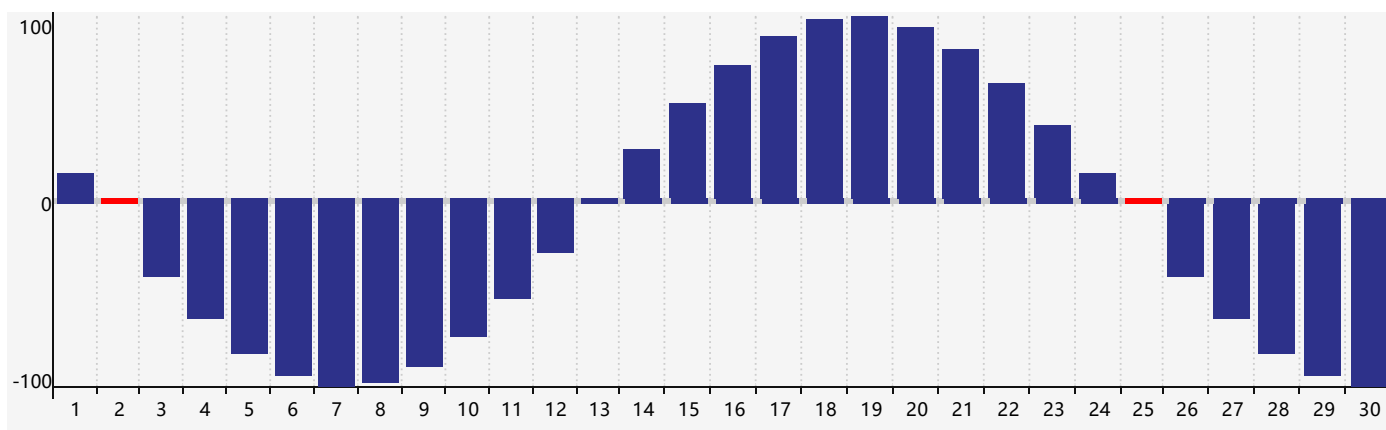

April 2024 Intellectual Biorhythm Charts

April 2024 Emotional Biorhythm Charts

April 2024 Physical Biorhythm Charts

April 2024

SUN	MON	TUE	WED	THU	FRI	SAT
31 	1 	2 Physical 	3 	4 	5 	6 
7 	8 	9 	10 	11 Intellectual 	12 	13 
14 	15 	16 	17 	18 	19 Emotional 	20 
21 	22 	23 	24 	25 Physical 	26 	27 
28 	29 	30 	1 	2 	3 	4 