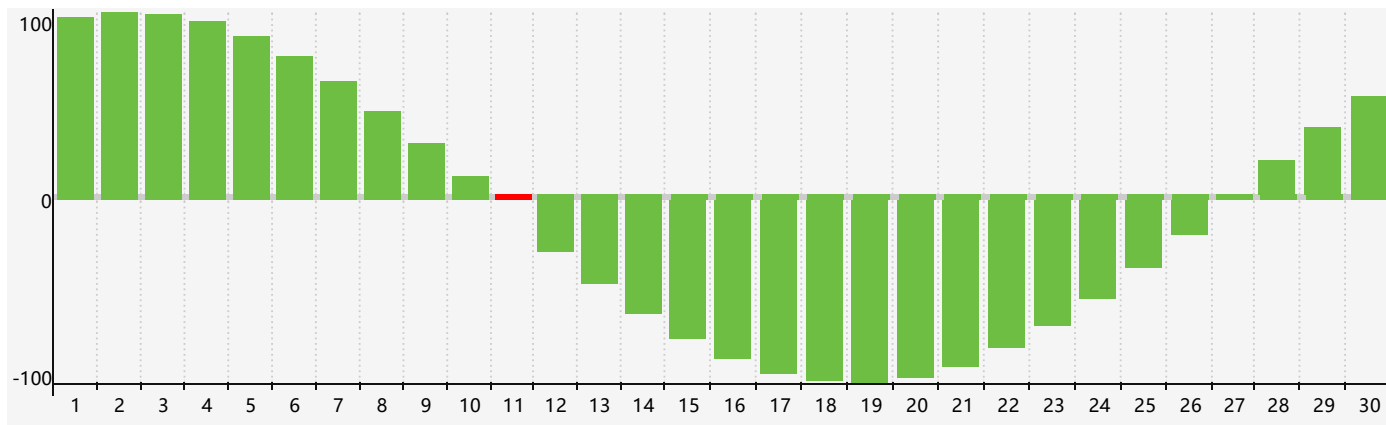

April 2024 Intellectual Biorhythm Charts

April 2024 Emotional Biorhythm Charts

April 2024 Physical Biorhythm Charts

April 2024

SUN	MON	TUE	WED	THU	FRI	SAT
31 	1 	2 Physical 	3 	4 	5 	6 
7 	8 	9 	10 	11 Intellectual 	12 	13 
14 	15 	16 	17 	18 	19 Emotional 	20 
21 	22 	23 	24 	25 Physical 	26 	27 
28 	29 	30 	1 	2 	3 	4 