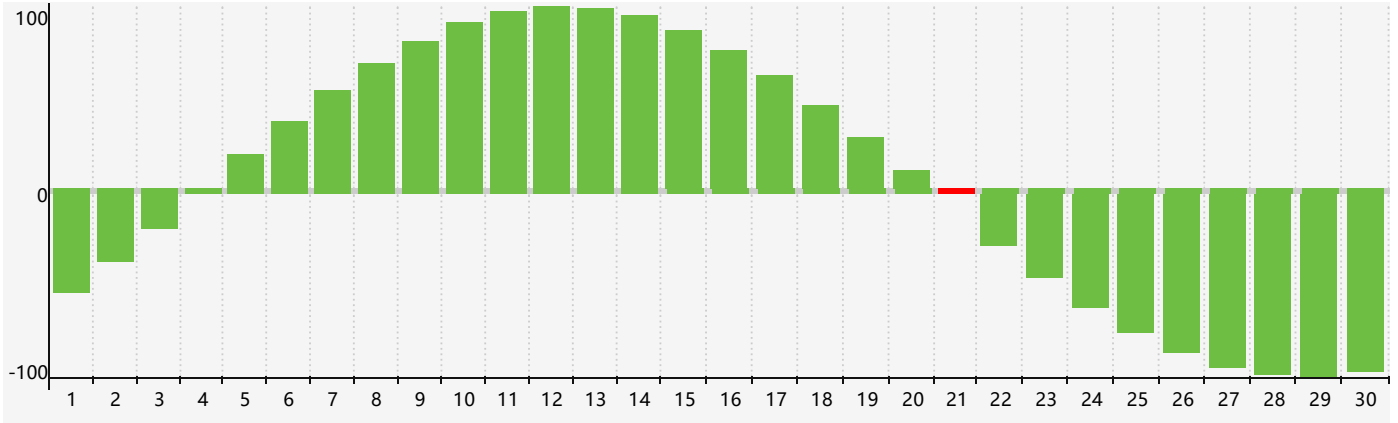

April 2024 Intellectual Biorhythm Charts

April 2024 Emotional Biorhythm Charts

April 2024 Physical Biorhythm Charts

April 2024

| SUN | MON | TUE | WED | THU | FRI | SAT |
|---|--|-----------|-----------|-----------|---|-----------|
| 31 | 1 Emotional | 2 | 3 | 4 | 5 | 6 |
| 7 | 8 | 9 | 10 | 11 | 12 Physical | 13 |
| 14 | 15 | 16 | 17 | 18 | 19 | 20 |
| 21 Intellectual | 22 | 23 | 24 | 25 | 26 | 27 |
| 28 | 29 Emotional | 30 | 1 | 2 | 3 | 4 |