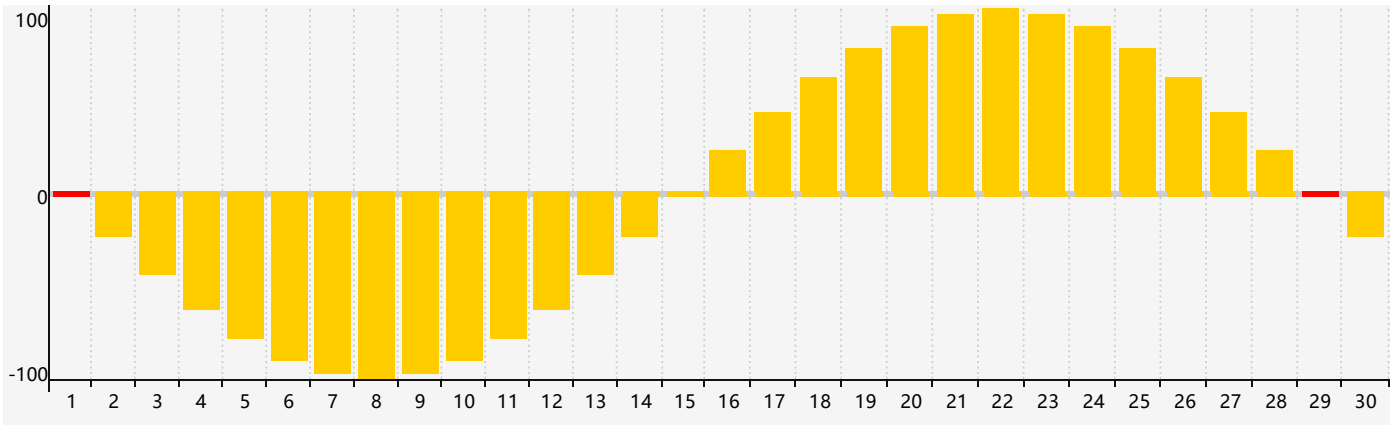

April 2024 Intellectual Biorhythm Charts

April 2024 Emotional Biorhythm Charts

April 2024 Physical Biorhythm Charts

April 2024

| SUN | MON | TUE | WED | THU | FRI | SAT |
|---|--|-----------|-----------|-----------|---|-----------|
| 31 | 1 Emotional | 2 | 3 | 4 | 5 | 6 |
| 7 | 8 | 9 | 10 | 11 | 12 Physical | 13 |
| 14 | 15 | 16 | 17 | 18 | 19 | 20 |
| 21 Intellectual | 22 | 23 | 24 | 25 | 26 | 27 |
| 28 | 29 Emotional | 30 | 1 | 2 | 3 | 4 |