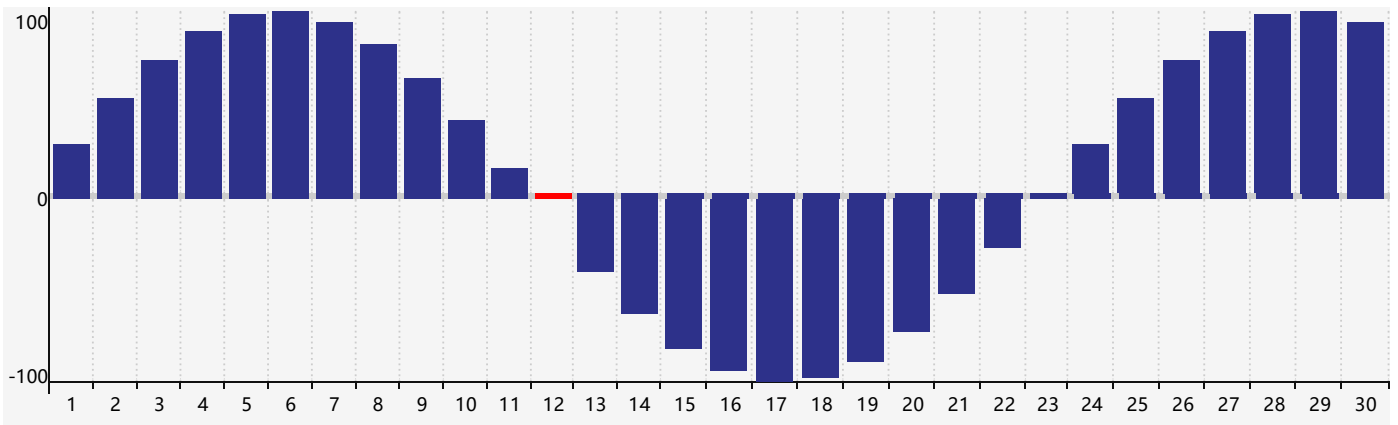

April 2024 Intellectual Biorhythm Charts

April 2024 Emotional Biorhythm Charts

April 2024 Physical Biorhythm Charts

April 2024

| SUN | MON | TUE | WED | THU | FRI | SAT |
|---|--|-----------|-----------|-----------|---|-----------|
| 31 | 1 Emotional | 2 | 3 | 4 | 5 | 6 |
| 7 | 8 | 9 | 10 | 11 | 12 Physical | 13 |
| 14 | 15 | 16 | 17 | 18 | 19 | 20 |
| 21 Intellectual | 22 | 23 | 24 | 25 | 26 | 27 |
| 28 | 29 Emotional | 30 | 1 | 2 | 3 | 4 |