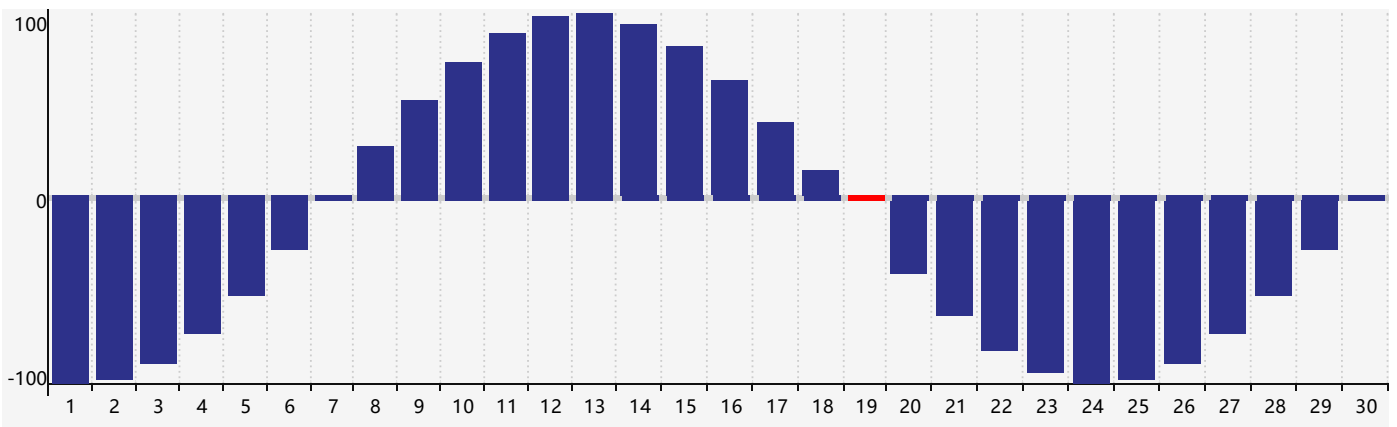

April 2024 Intellectual Biorhythm Charts

April 2024 Emotional Biorhythm Charts

April 2024 Physical Biorhythm Charts

April 2024

SUN	MON	TUE	WED	THU	FRI	SAT
31	1	2	3	4	5	6
7	8	9	10	11 Emotional	12	13
14	15	16	17	18	19 Physical	20
21	22	23	24	25	26	27
28 Intellectual	29	30	1	2	3	4