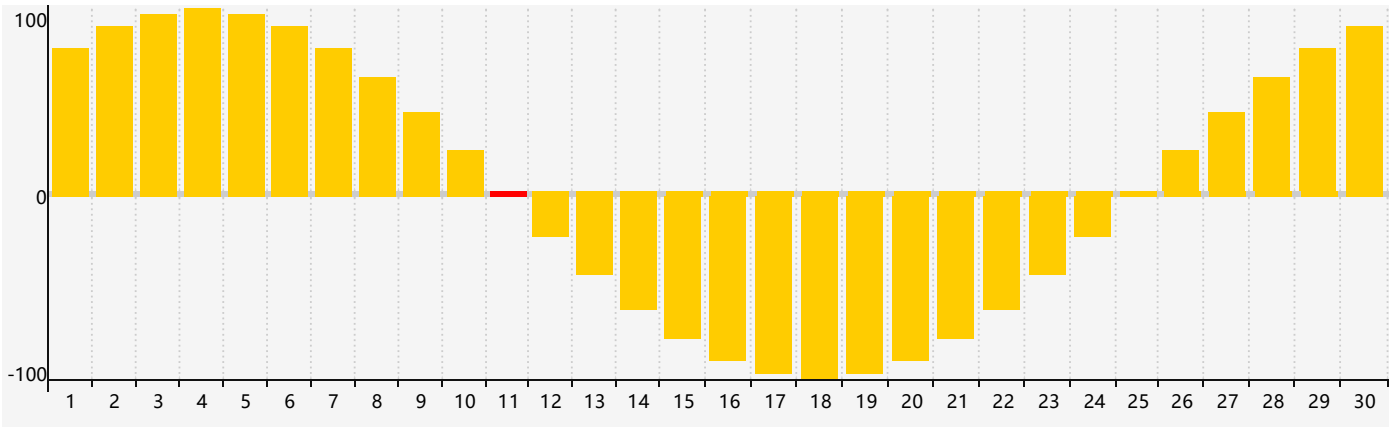

April 2024 Intellectual Biorhythm Charts

April 2024 Emotional Biorhythm Charts

April 2024 Physical Biorhythm Charts

April 2024

SUN	MON	TUE	WED	THU	FRI	SAT
31	1	2	3	4	5	6
7	8	9	10	11 Emotional	12	13
14	15	16	17	18	19 Physical	20
21	22	23	24	25	26	27
28 Intellectual	29	30	1	2	3	4