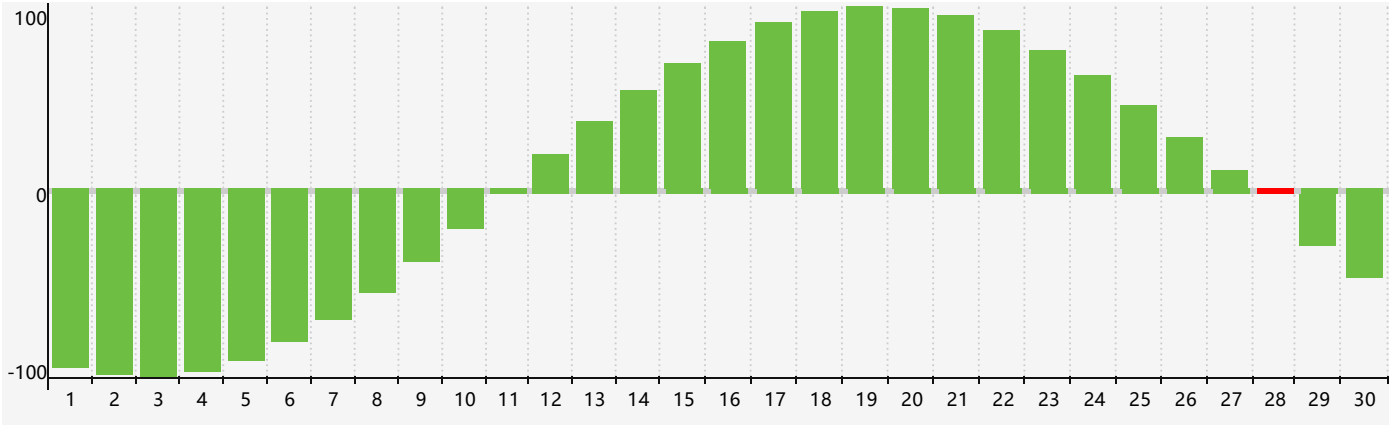

April 2024 Intellectual Biorhythm Charts

April 2024 Emotional Biorhythm Charts

April 2024 Physical Biorhythm Charts

April 2024

SUN	MON	TUE	WED	THU	FRI	SAT
31	1	2	3	4	5	6
7	8	9	10	11 Emotional	12	13
14	15	16	17	18	19 Physical	20
21	22	23	24	25	26	27
28 Intellectual	29	30	1	2	3	4