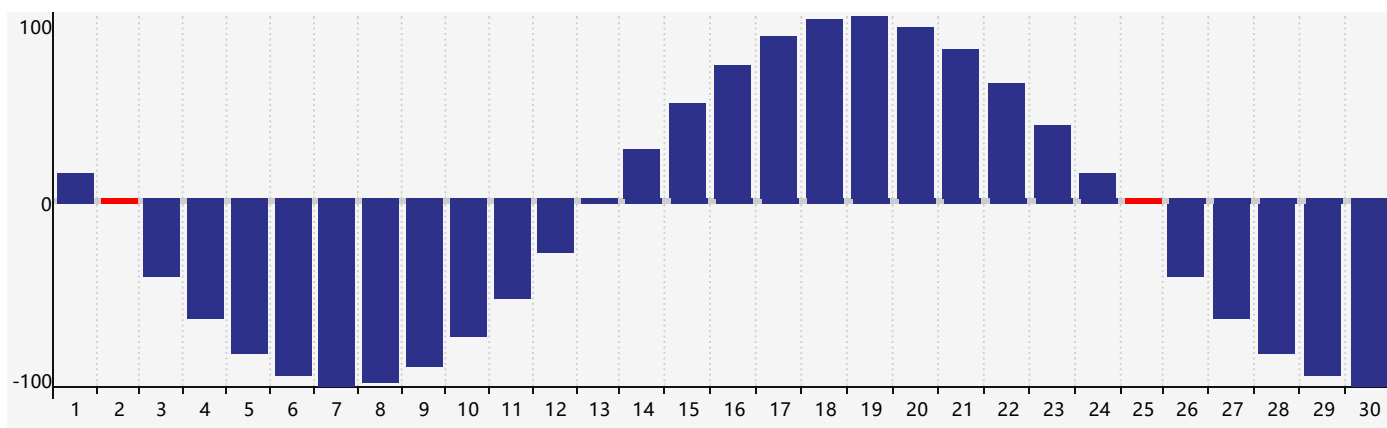

April 2024 Intellectual Biorhythm Charts

April 2024 Emotional Biorhythm Charts

April 2024 Physical Biorhythm Charts

April 2024

SUN	MON	TUE	WED	THU	FRI	SAT
31	1	2 Physical	3	4	5	6
7	8	9	10	11	12	13
14	15	16 Emotional	17	18	19	20
21	22	23	24	25 Physical	26	27
28	29 Intellectual	30	1	2	3	4