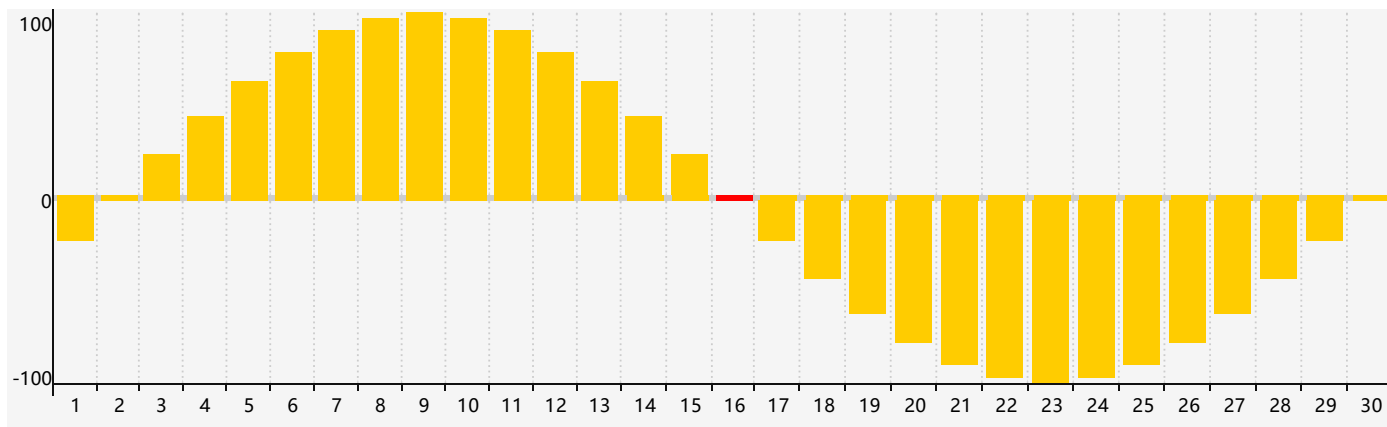

April 2024 Intellectual Biorhythm Charts

April 2024 Emotional Biorhythm Charts

April 2024 Physical Biorhythm Charts

April 2024

SUN	MON	TUE	WED	THU	FRI	SAT
31	1	2 Physical	3	4	5	6
7	8	9	10	11	12	13
14	15	16 Emotional	17	18	19	20
21	22	23	24	25 Physical	26	27
28	29 Intellectual	30	1	2	3	4