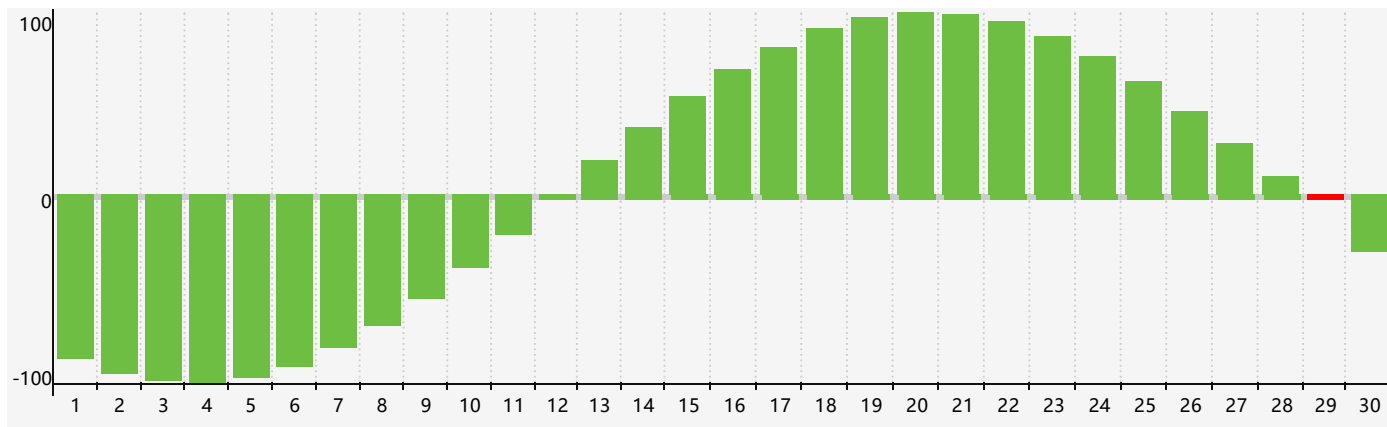

April 2024 Intellectual Biorhythm Charts

April 2024 Emotional Biorhythm Charts

April 2024 Physical Biorhythm Charts

April 2024

SUN	MON	TUE	WED	THU	FRI	SAT
31	1	2 Physical	3	4	5	6
7	8	9	10	11	12	13
14	15	16 Emotional	17	18	19	20
21	22	23	24	25 Physical	26	27
28	29 Intellectual	30	1	2	3	4