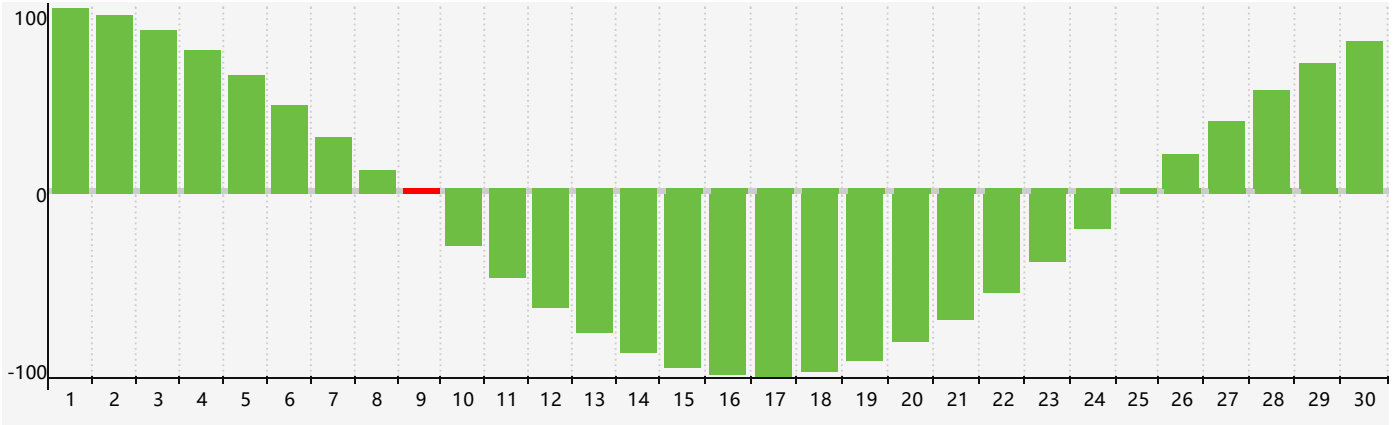

April 2024 Intellectual Biorhythm Charts

April 2024 Emotional Biorhythm Charts

April 2024 Physical Biorhythm Charts

April 2024

SUN	MON	TUE	WED	THU	FRI	SAT
31	1	2	3	4	5	6
7	8 Emotional	9 Intellectual Physical	10	11	12	13
14	15	16	17	18	19	20
21	22	23	24	25	26	27
28	29	30	1	2 Physical	3	4