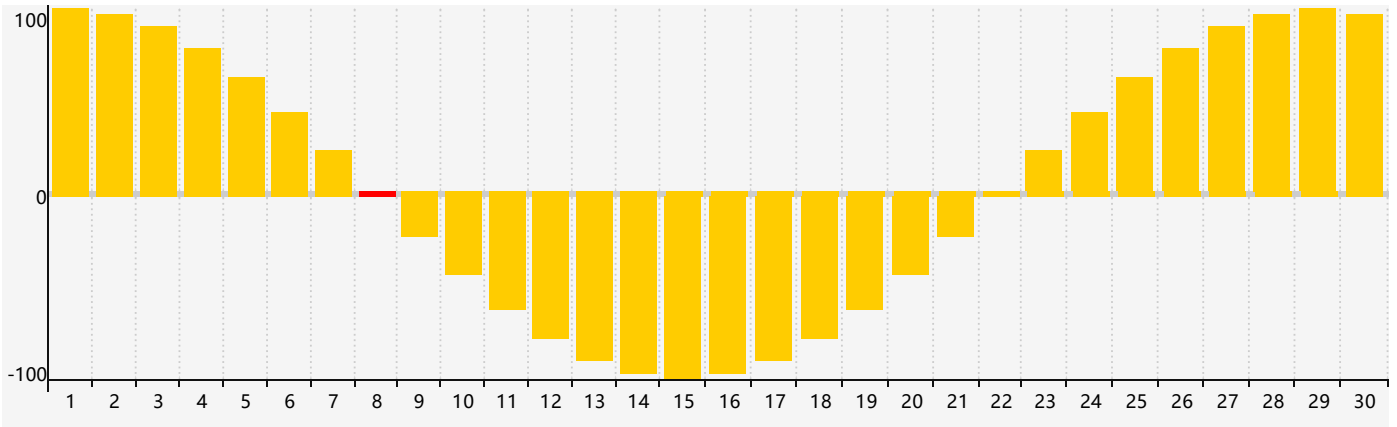

April 2024 Intellectual Biorhythm Charts

April 2024 Emotional Biorhythm Charts

April 2024 Physical Biorhythm Charts

April 2024

SUN	MON	TUE	WED	THU	FRI	SAT
31	1	2	3	4	5	6
7	8 Emotional	9 Intellectual Physical	10	11	12	13
14	15	16	17	18	19	20
21	22	23	24	25	26	27
28	29	30	1	2 Physical	3	4