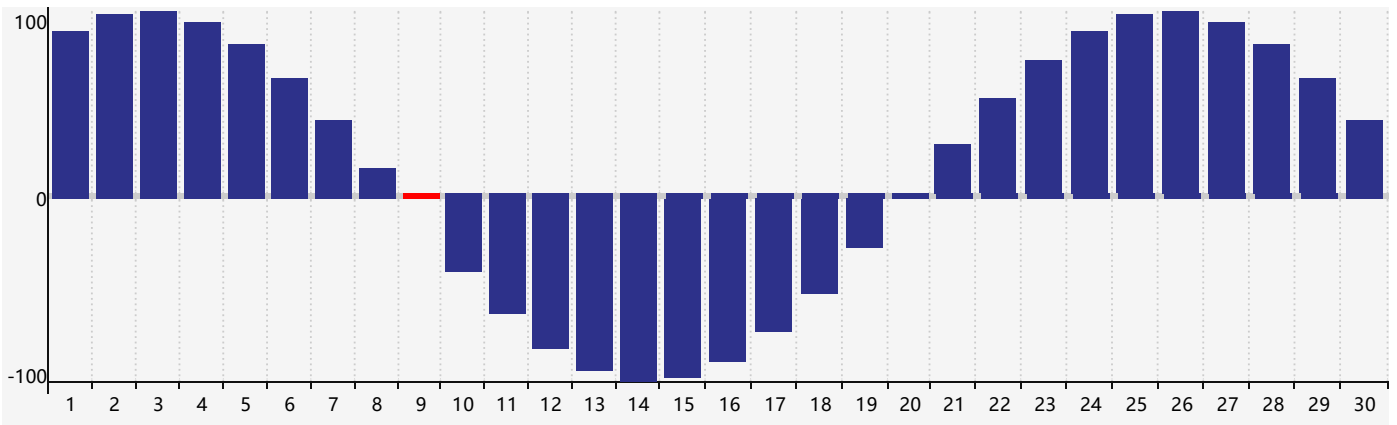

April 2024 Intellectual Biorhythm Charts

April 2024 Emotional Biorhythm Charts

April 2024 Physical Biorhythm Charts

April 2024

SUN	MON	TUE	WED	THU	FRI	SAT
31	1	2	3	4	5	6
7	8 Emotional	9 Intellectual Physical	10	11	12	13
14	15	16	17	18	19	20
21	22	23	24	25	26	27
28	29	30	1	2 Physical	3	4