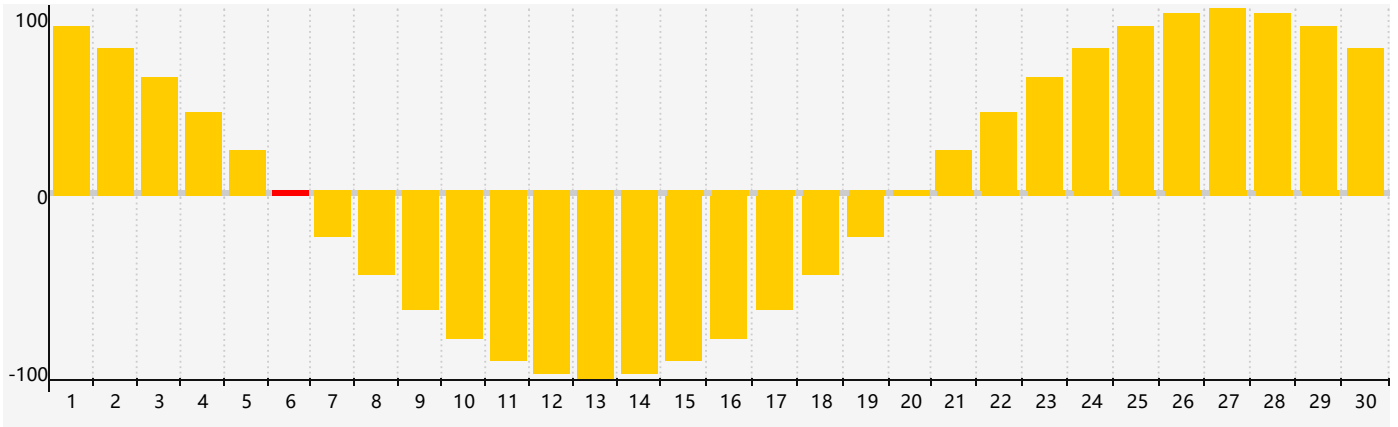

April 2024 Emotional Biorhythm Charts

April 2024

SUN	MON	TUE	WED	THU	FRI	SAT
31	1	2	3	4	5	6 Emotional
7	8	9	10	11	12	13
14	15	16	17	18	19	20
21	22	23	24	25	26	27
28	29	30	1	2	3	4 Emotional