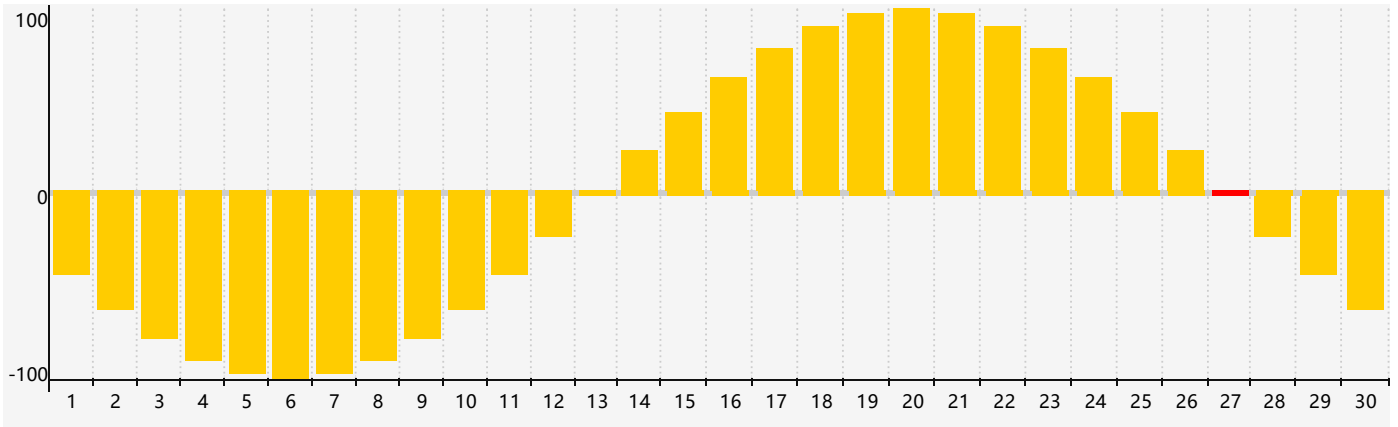

## April 2024 Emotional Biorhythm Charts

# April 2024

| SUN | MON | TUE | WED | THU | FRI | SAT                            |
|-----|-----|-----|-----|-----|-----|--------------------------------|
| 31  | 1   | 2   | 3   | 4   | 5   | 6                              |
| 7   | 8   | 9   | 10  | 11  | 12  | 13                             |
| 14  | 15  | 16  | 17  | 18  | 19  | 20                             |
| 21  | 22  | 23  | 24  | 25  | 26  | 27<br><small>Emotional</small> |
| 28  | 29  | 30  | 1   | 2   | 3   | 4                              |