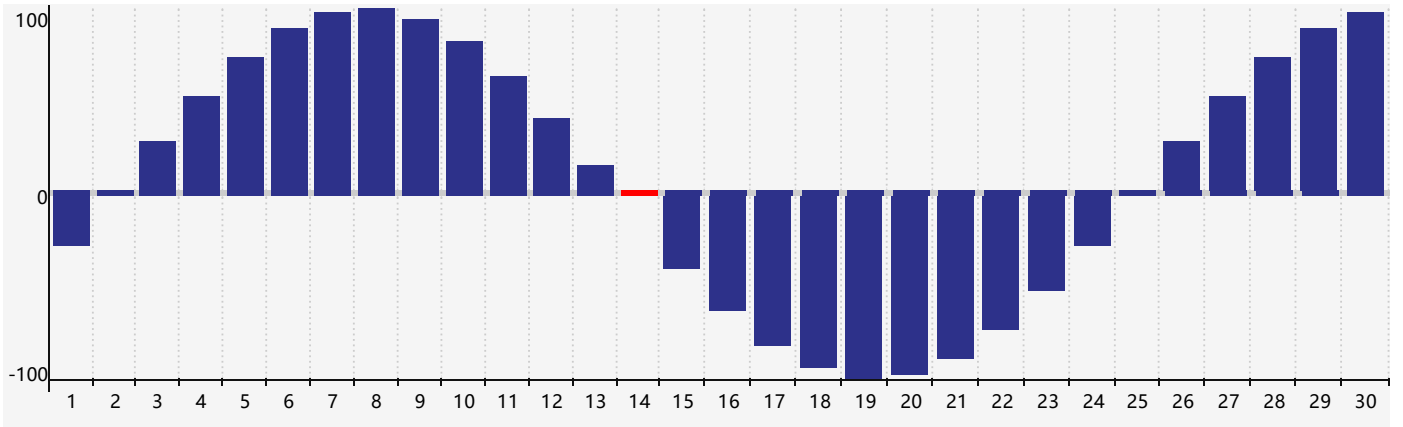

April 2024 Physical Biorhythm Charts

April 2024

| SUN | MON | TUE | WED | THU | FRI | SAT |
|-------------------------------|-----|-----|-----|-----|-----|-----|
| 31 | 1 | 2 | 3 | 4 | 5 | 6 |
| 7 | 8 | 9 | 10 | 11 | 12 | 13 |
| 14 <small>Physical</small> | 15 | 16 | 17 | 18 | 19 | 20 |
| 21 | 22 | 23 | 24 | 25 | 26 | 27 |
| 28 | 29 | 30 | 1 | 2 | 3 | 4 |