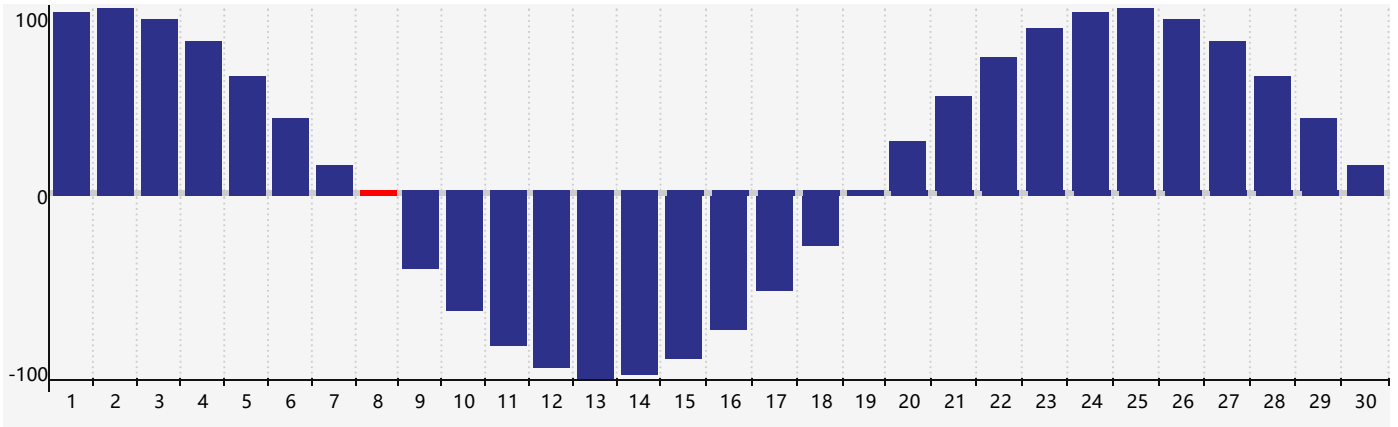

## April 2024 Physical Biorhythm Charts

# April 2024

SUN	MON	TUE	WED	THU	FRI	SAT
31	1	2	3	4	5	6
7	8 <small>Physical</small>	9	10	11	12	13
14	15	16	17	18	19	20
21	22	23	24	25	26	27
28	29	30	1 <small>Physical</small>	2	3	4