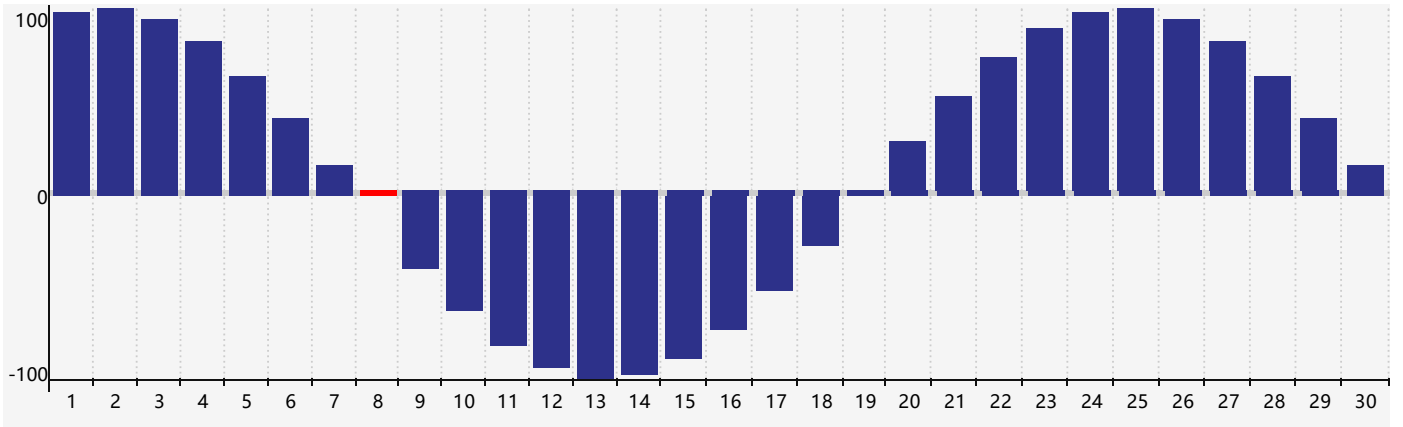

April 2024 Physical Biorhythm Charts

April 2024

SUN	MON	TUE	WED	THU	FRI	SAT
31	1	2	3	4	5	6
7	8 Physical	9	10	11	12	13
14	15	16	17	18	19	20
21	22	23	24	25	26	27
28	29	30	1 Physical	2	3	4