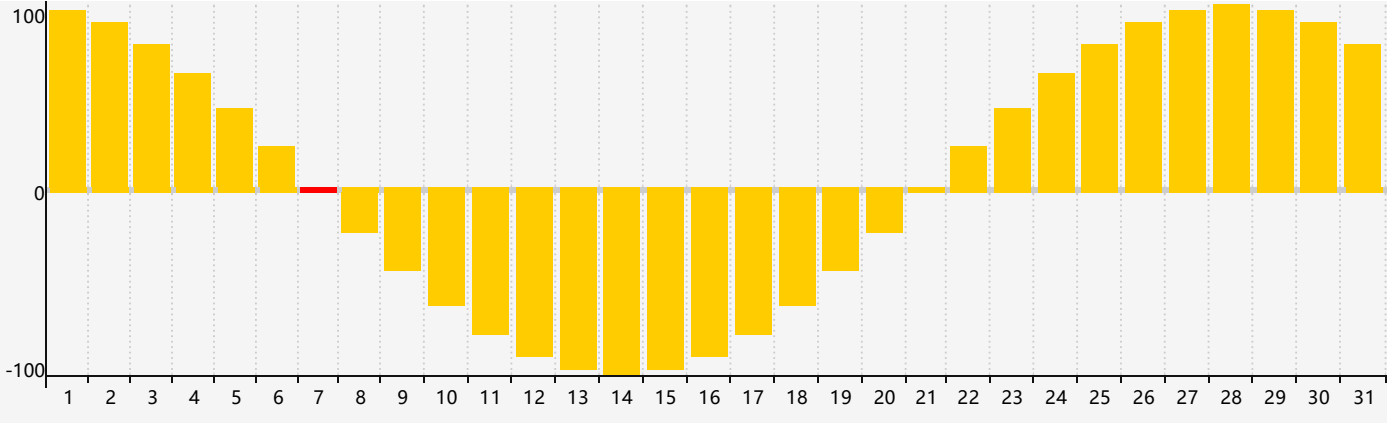

May 2024 Intellectual Biorhythm Charts

May 2024 Emotional Biorhythm Charts

May 2024 Physical Biorhythm Charts

May 2024

SUN	MON	TUE	WED	THU	FRI	SAT
28	29	30	1	2	3	4
5	6	7 Emotional	8 Physical	9	10	11 Intellectual
12	13	14	15	16	17	18
19	20	21	22	23	24	25
26	27	28	29	30	31 Physical	1