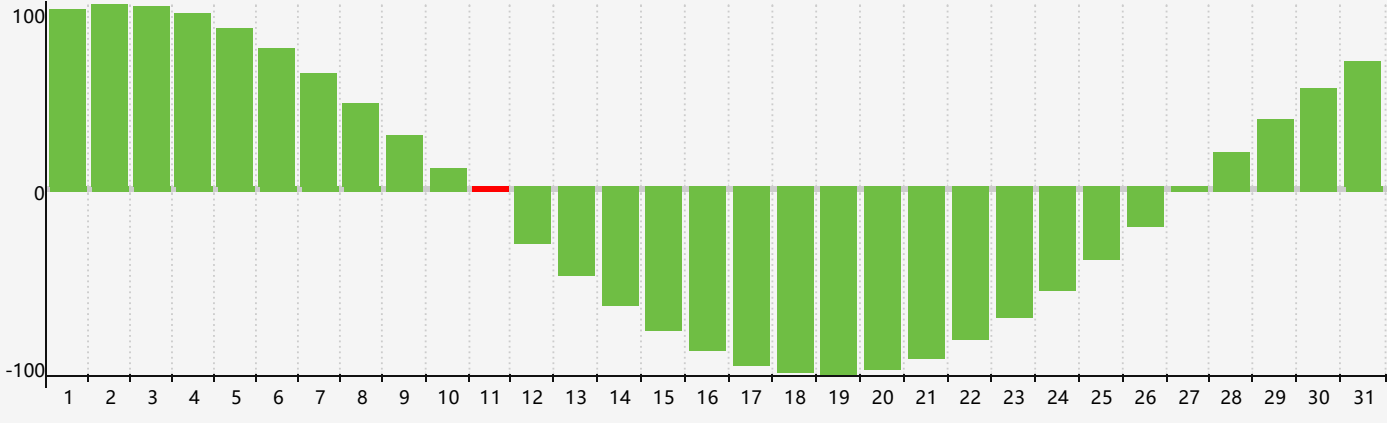

May 2024 Intellectual Biorhythm Charts

May 2024 Emotional Biorhythm Charts

May 2024 Physical Biorhythm Charts

May 2024

SUN	MON	TUE	WED	THU	FRI	SAT
28	29	30	1	2	3	4
5	6	7 Emotional	8 Physical	9	10	11 Intellectual
12	13	14	15	16	17	18
19	20	21	22	23	24	25
26	27	28	29	30	31 Physical	1