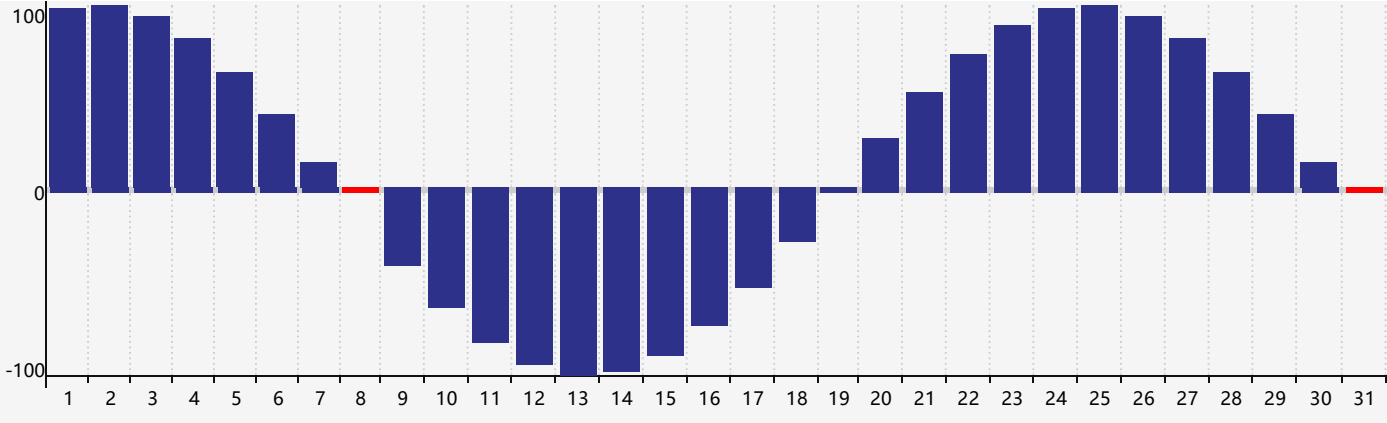

May 2024 Intellectual Biorhythm Charts

May 2024 Emotional Biorhythm Charts

May 2024 Physical Biorhythm Charts

May 2024

SUN	MON	TUE	WED	THU	FRI	SAT
28	29	30	1	2	3	4
5	6	7 Emotional	8 Physical	9	10	11 Intellectual
12	13	14	15	16	17	18
19	20	21	22	23	24	25
26	27	28	29	30	31 Physical	1